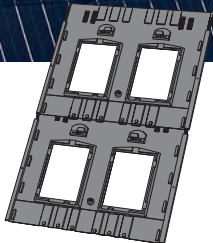

ODL for GSE IN-ROOF SYSTEM™

VELUX

GSE Intégration

Compatibility overview / Aperçu de la compatibilité

GSE Intégration		W		
1650_XXX		mm	990 - 1100	1130 - 1160
	H	1610 - 1670	VELUX MK06: Adapter set 2 VELUX MK08: Adapter set 1	VELUX MK06: Adapter set 2 VELUX MK08: Adapter set 1 VELUX PK08: Adapter set 1
		1671-1689	VELUX MK06: Adapter set 2 VELUX MK08: Adapter set 2	VELUX MK06: Adapter set 2 VELUX MK08: Adapter set 2 VELUX PK08: Adapter set 2
		1690 - 1790	VELUX MK06: Adapter set 3 VELUX MK08: Adapter set 2	VELUX MK06: Adapter set 3 VELUX MK08: Adapter set 2 VELUX PK08: Adapter set 2
		1791-1800	VELUX MK08: Adapter set 2	VELUX MK08: Adapter set 2 VELUX PK08: Adapter set 2

GSE Intégration		W		
1840_XXX		mm	990 - 1100	1130 - 1135
	H	1800 - 1860	VELUX MK06: Adapter set 3 VELUX MK08: Adapter set 2 VELUX MK10: Adapter set 1	VELUX MK06: Adapter set 3 VELUX MK08: Adapter set 2 VELUX MK10: Adapter set 1 VELUX PK08: Adapter set 2 VELUX PK10: Adapter set 1
		1861-1879	VELUX MK08: Adapter set 2 VELUX MK10: Adapter set 1	VELUX MK08: Adapter set 2 VELUX MK10: Adapter set 1 VELUX PK08: Adapter set 2 VELUX PK10: Adapter set 1
		1880 - 1890	VELUX MK08: Adapter set 2 VELUX MK10: Adapter set 2	VELUX MK08: Adapter set 2 VELUX MK10: Adapter set 2 VELUX PK08: Adapter set 2 VELUX PK10: Adapter set 2
		1891 - 1990	VELUX MK08: Adapter set 3 VELUX MK10: Adapter set 2	VELUX MK08: Adapter set 3 VELUX MK10: Adapter set 2 VELUX PK08: Adapter set 3 VELUX PK10: Adapter set 2