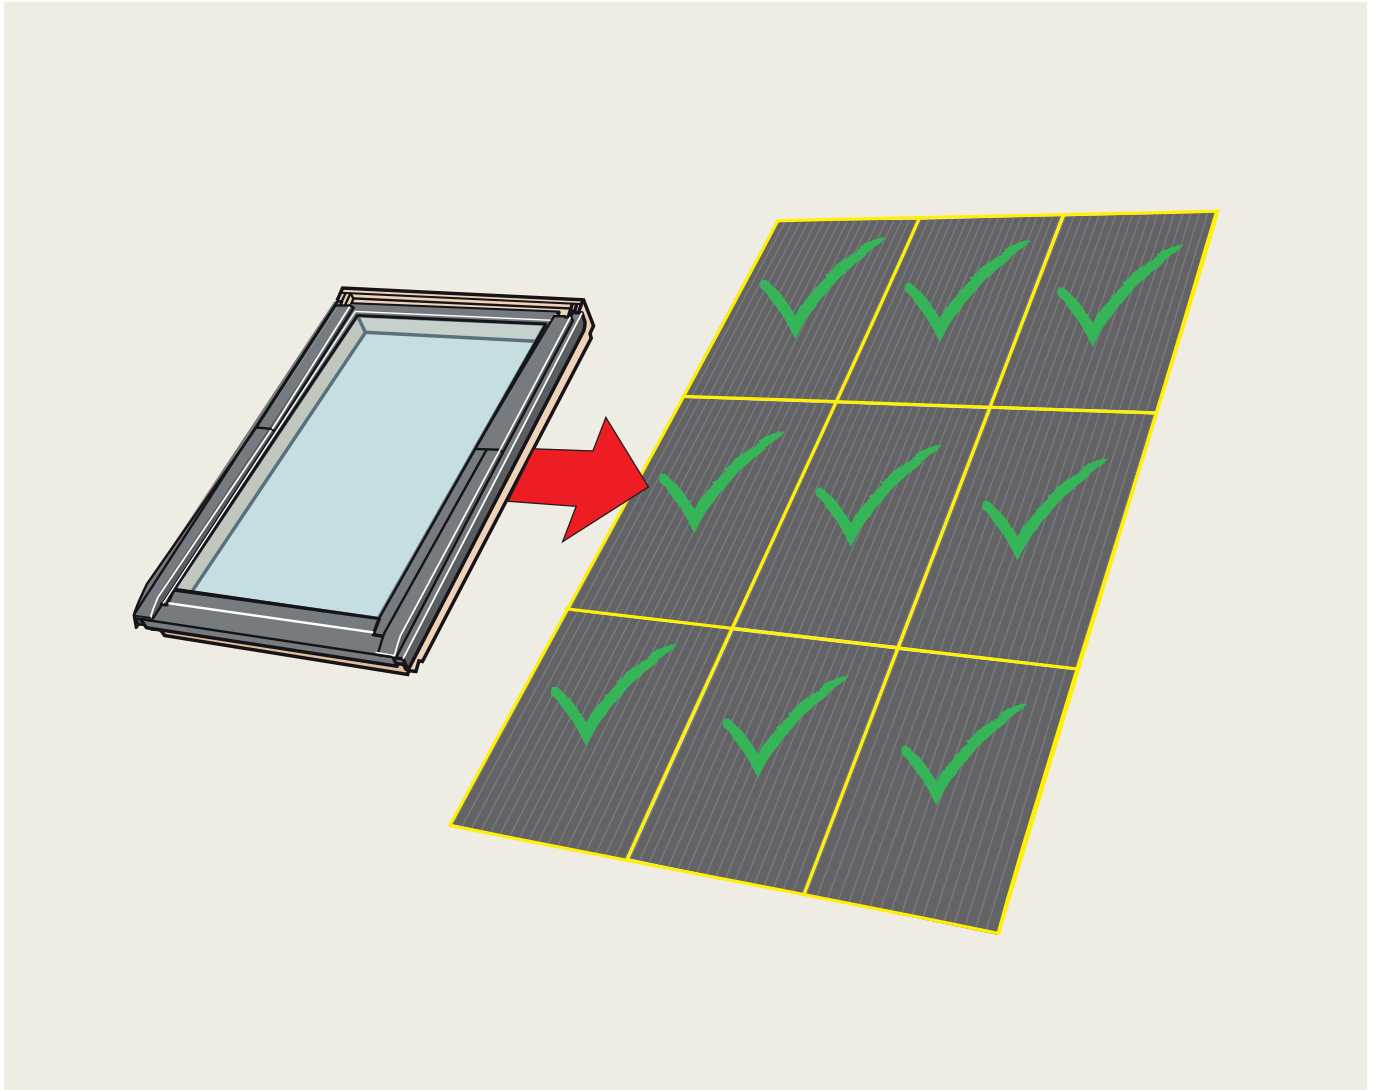

Placement in PV array / Placement dans tableau PV

Page 4-16