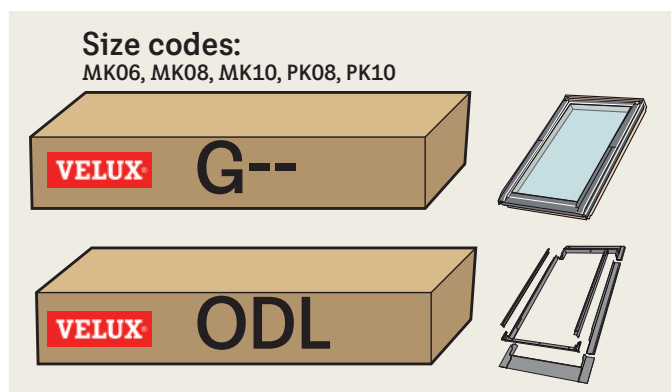

ODL for GSE IN-ROOF SYSTEM™

VELUX

GSE Intégration

Compatibility overview / Aperçu de la compatibilité

GSE Intégration		W		
1650_XXX		mm	990 - 1100	1130 - 1160
	H	1610 - 1670	VELUX MK06: Adapter set 2 VELUX MK08: Adapter set 1	VELUX MK06: Adapter set 2 VELUX MK08: Adapter set 1 VELUX PK08: Adapter set 1
		1671-1689	VELUX MK06: Adapter set 2 VELUX MK08: Adapter set 2	VELUX MK06: Adapter set 2 VELUX MK08: Adapter set 2 VELUX PK08: Adapter set 2
		1690 - 1790	VELUX MK06: Adapter set 3 VELUX MK08: Adapter set 2	VELUX MK06: Adapter set 3 VELUX MK08: Adapter set 2 VELUX PK08: Adapter set 2
		1791-1800	VELUX MK08: Adapter set 2	VELUX MK08: Adapter set 2 VELUX PK08: Adapter set 2

GSE Intégration		W		
1840_XXX		mm	990 - 1100	1130 - 1135
	H	1800 - 1860	VELUX MK06: Adapter set 3 VELUX MK08: Adapter set 2 VELUX MK10: Adapter set 1	VELUX MK06: Adapter set 3 VELUX MK08: Adapter set 2 VELUX MK10: Adapter set 1 VELUX PK08: Adapter set 2 VELUX PK10: Adapter set 1
		1861-1879	VELUX MK08: Adapter set 2 VELUX MK10: Adapter set 1	VELUX MK08: Adapter set 2 VELUX MK10: Adapter set 1 VELUX PK08: Adapter set 2 VELUX PK10: Adapter set 1
		1880 - 1890	VELUX MK08: Adapter set 2 VELUX MK10: Adapter set 2	VELUX MK08: Adapter set 2 VELUX MK10: Adapter set 2 VELUX PK08: Adapter set 2 VELUX PK10: Adapter set 2
		1891 - 1990	VELUX MK08: Adapter set 3 VELUX MK10: Adapter set 2	VELUX MK08: Adapter set 3 VELUX MK10: Adapter set 2 VELUX PK08: Adapter set 3 VELUX PK10: Adapter set 2