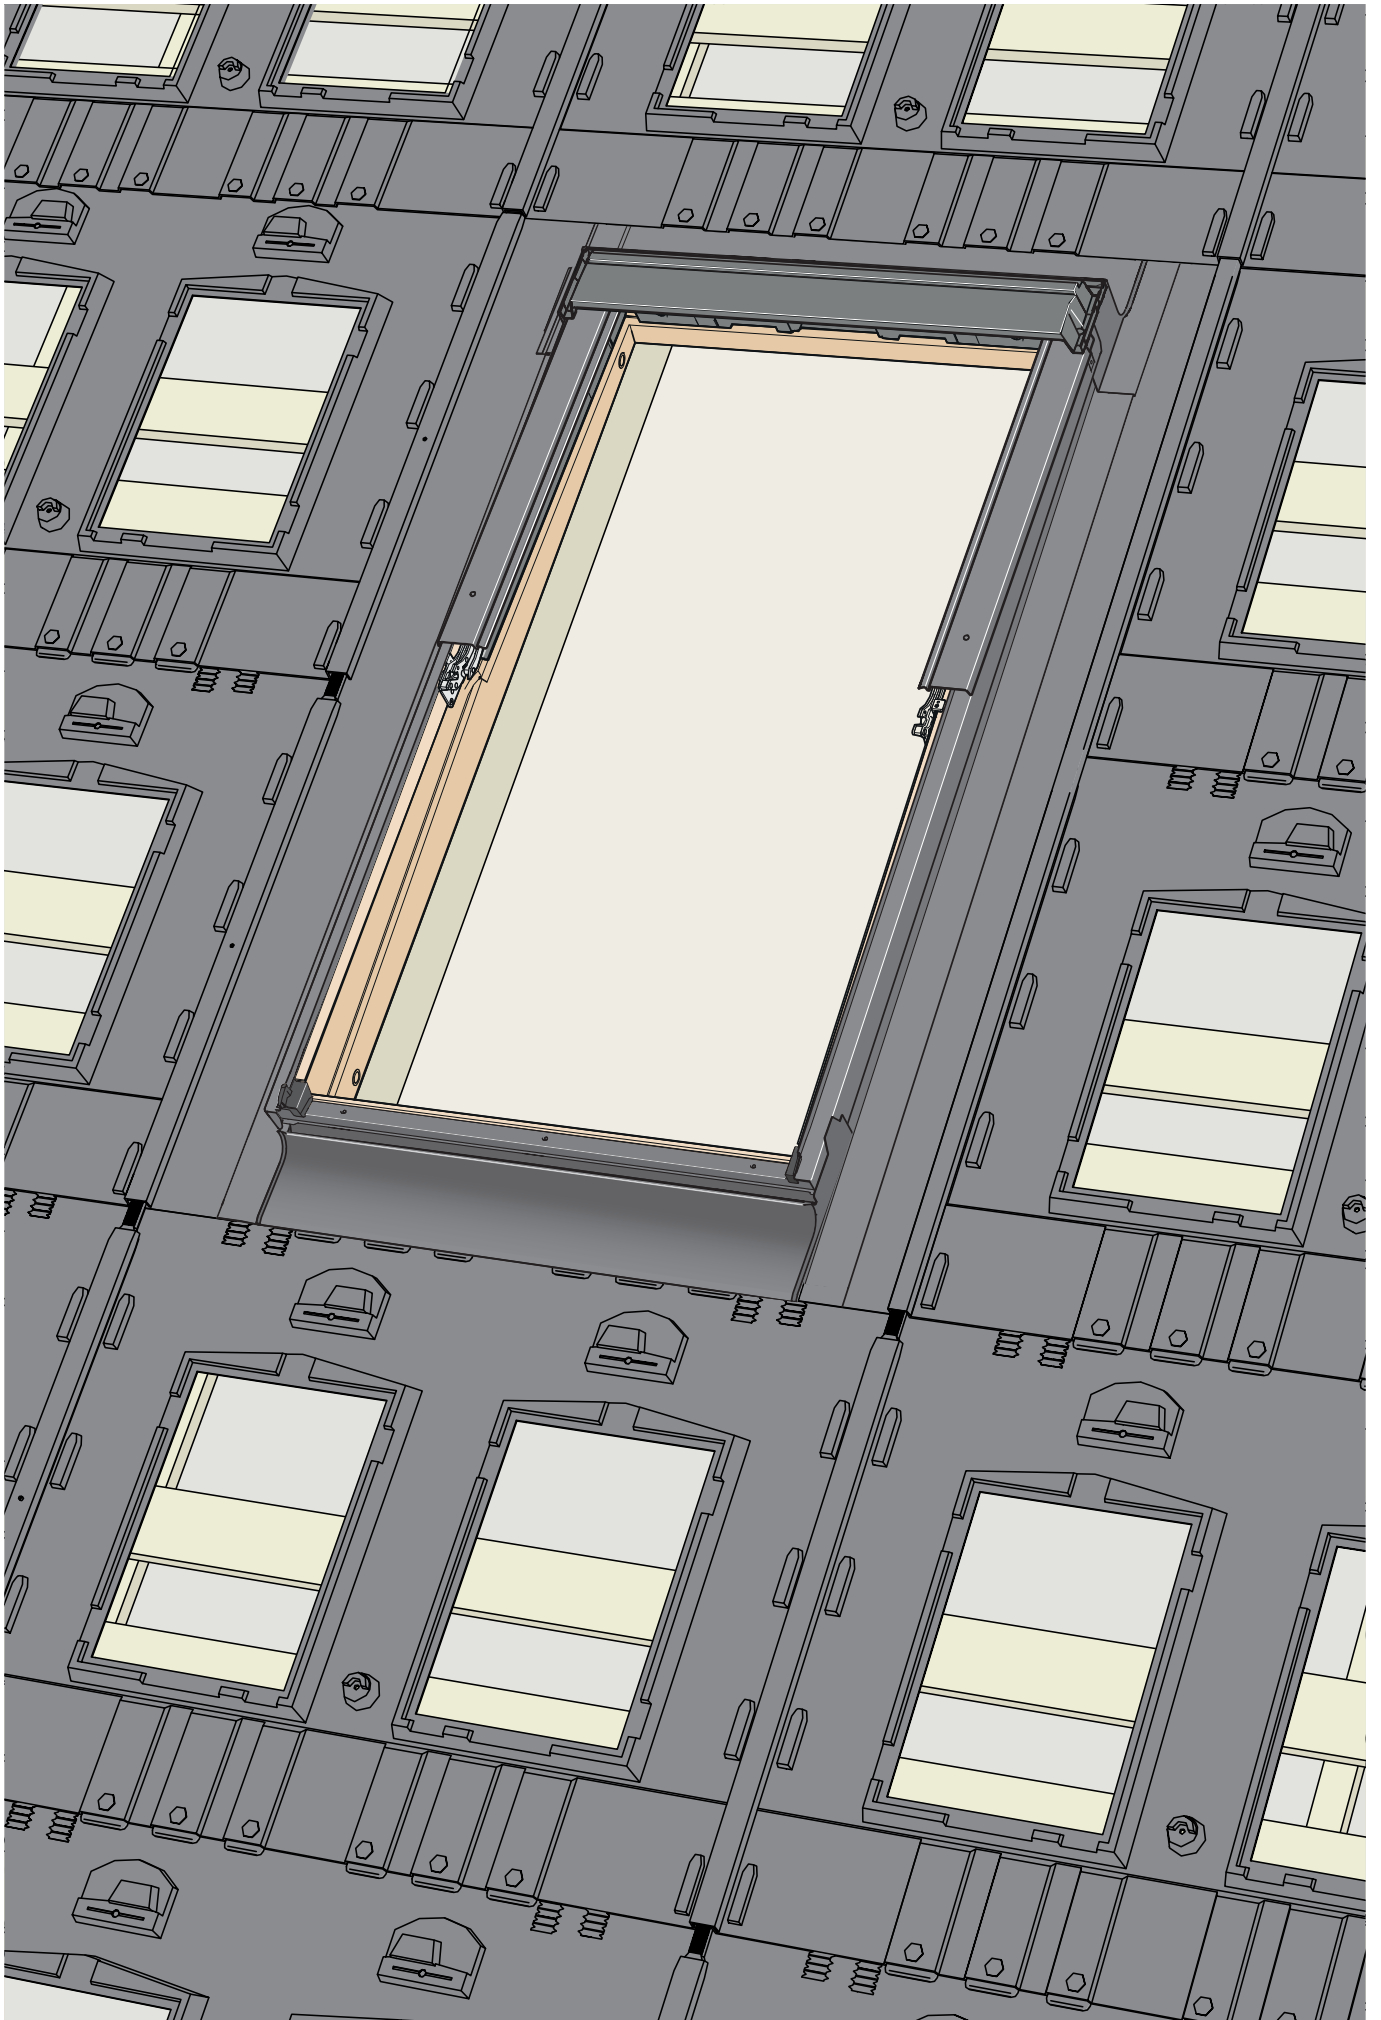

GSE Intégration		W		
1840_XXX		mm	990 - 1100	1130 - 1135
	H	1800 - 1860	VELUX MK06: Adapter set 3 VELUX MK08: Adapter set 2 VELUX MK10: Adapter set 1	VELUX MK06: Adapter set 3 VELUX MK08: Adapter set 2 VELUX MK10: Adapter set 1 VELUX PK08: Adapter set 2 VELUX PK10: Adapter set 1
		1861-1879	VELUX MK08: Adapter set 2 VELUX MK10: Adapter set 1	VELUX MK08: Adapter set 2 VELUX MK10: Adapter set 1 VELUX PK08: Adapter set 2 VELUX PK10: Adapter set 1
		1880 - 1890	VELUX MK08: Adapter set 2 VELUX MK10: Adapter set 2	VELUX MK08: Adapter set 2 VELUX MK10: Adapter set 2 VELUX PK08: Adapter set 2 VELUX PK10: Adapter set 2
		1891 - 1990	VELUX MK08: Adapter set 3 VELUX MK10: Adapter set 2	VELUX MK08: Adapter set 3 VELUX MK10: Adapter set 2 VELUX PK08: Adapter set 3 VELUX PK10: Adapter set 2

16

1

Adapter set 1

1

Adapter set 2

Adapter set 3

2

Adapter set 2