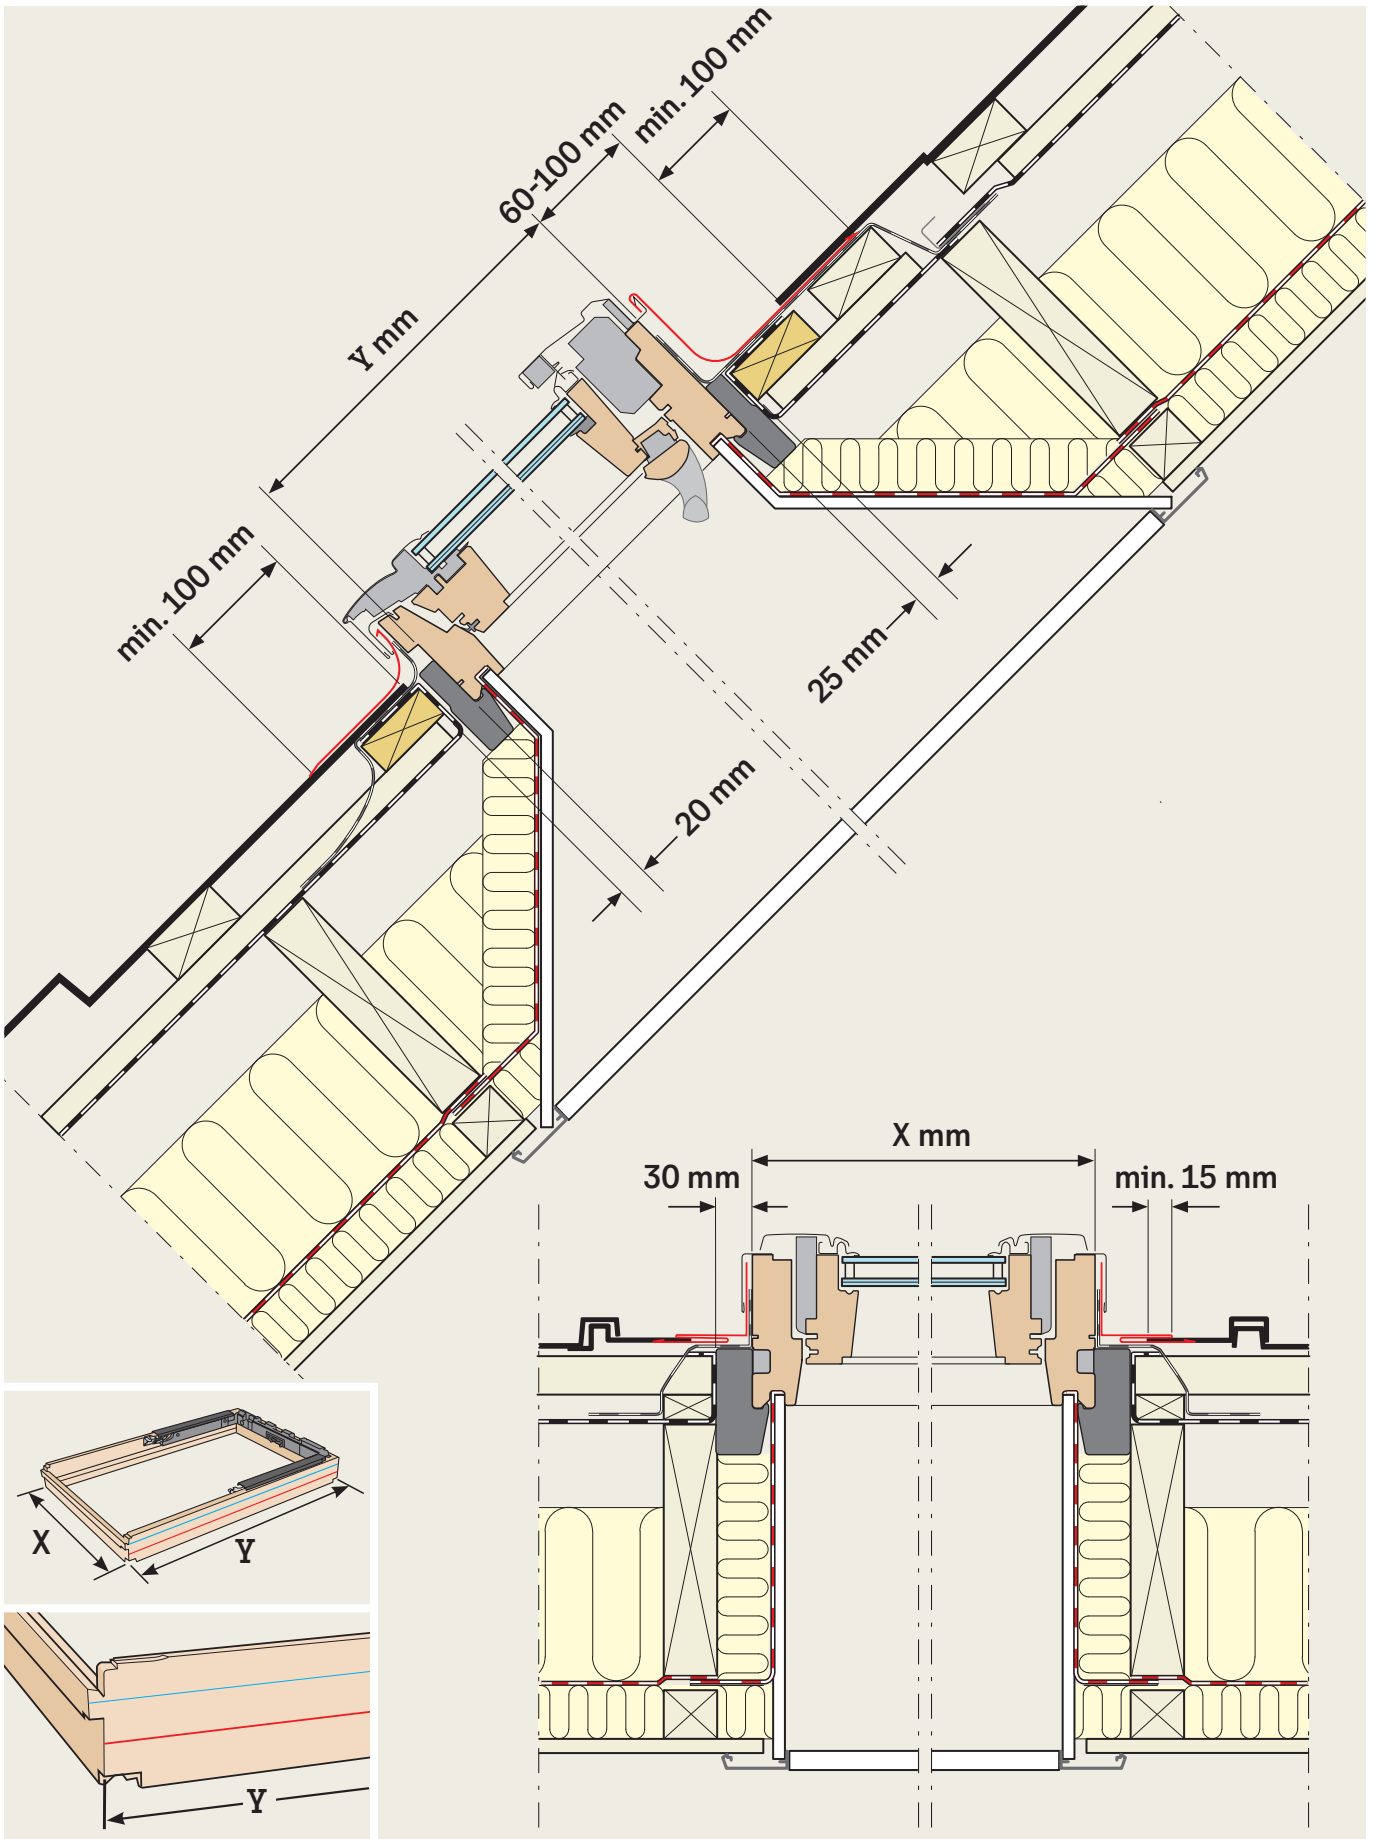

GSE Intégration		W		
1840_XXX		mm	990 - 1100	1130 - 1135
	H	1800 - 1860	VELUX MK06: Adapter set 3 VELUX MK08: Adapter set 2 VELUX MK10: Adapter set 1	VELUX MK06: Adapter set 3 VELUX MK08: Adapter set 2 VELUX MK10: Adapter set 1 VELUX PK08: Adapter set 2 VELUX PK10: Adapter set 1
		1861-1879	VELUX MK08: Adapter set 2 VELUX MK10: Adapter set 1	VELUX MK08: Adapter set 2 VELUX MK10: Adapter set 1 VELUX PK08: Adapter set 2 VELUX PK10: Adapter set 1
		1880 - 1890	VELUX MK08: Adapter set 2 VELUX MK10: Adapter set 2	VELUX MK08: Adapter set 2 VELUX MK10: Adapter set 2 VELUX PK08: Adapter set 2 VELUX PK10: Adapter set 2
		1891 - 1990	VELUX MK08: Adapter set 3 VELUX MK10: Adapter set 2	VELUX MK08: Adapter set 3 VELUX MK10: Adapter set 2 VELUX PK08: Adapter set 3 VELUX PK10: Adapter set 2

Placement in PV array / Placement dans tableau PV

Page 4-16

Page 17-18

Page 19-20

1

2

BDX

3

5

BFX

8

11

12

13

14

15