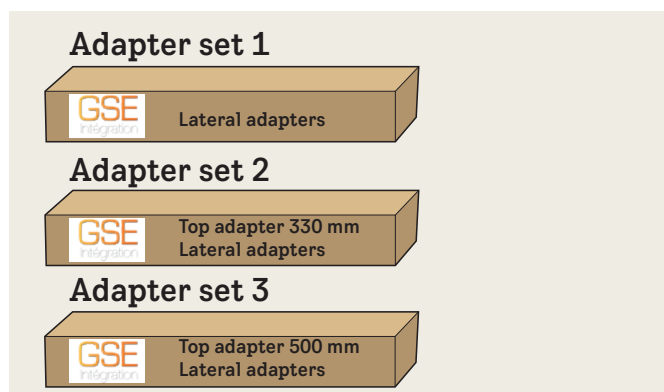

ODL for GSE IN-ROOF SYSTEM™

VELUX

GSE Intégration

Compatibility overview / Aperçu de la compatibilité

GSE Intégration		W		
1650_XXX		mm	990 - 1100	1130 - 1160
	H	1610 - 1670	VELUX MK06: Adapter set 2 VELUX MK08: Adapter set 1	VELUX MK06: Adapter set 2 VELUX MK08: Adapter set 1 VELUX PK08: Adapter set 1
		1671-1689	VELUX MK06: Adapter set 2 VELUX MK08: Adapter set 2	VELUX MK06: Adapter set 2 VELUX MK08: Adapter set 2 VELUX PK08: Adapter set 2
		1690 - 1790	VELUX MK06: Adapter set 3 VELUX MK08: Adapter set 2	VELUX MK06: Adapter set 3 VELUX MK08: Adapter set 2 VELUX PK08: Adapter set 2
		1791-1800	VELUX MK08: Adapter set 2	VELUX MK08: Adapter set 2 VELUX PK08: Adapter set 2

GSE Intégration		W		
1840_XXX		mm	990 - 1100	1130 - 1135
	H	1800 - 1860	VELUX MK06: Adapter set 3 VELUX MK08: Adapter set 2 VELUX MK10: Adapter set 1	VELUX MK06: Adapter set 3 VELUX MK08: Adapter set 2 VELUX MK10: Adapter set 1 VELUX PK08: Adapter set 2 VELUX PK10: Adapter set 1
		1861-1879	VELUX MK08: Adapter set 2 VELUX MK10: Adapter set 1	VELUX MK08: Adapter set 2 VELUX MK10: Adapter set 1 VELUX PK08: Adapter set 2 VELUX PK10: Adapter set 1
		1880 - 1890	VELUX MK08: Adapter set 2 VELUX MK10: Adapter set 2	VELUX MK08: Adapter set 2 VELUX MK10: Adapter set 2 VELUX PK08: Adapter set 2 VELUX PK10: Adapter set 2
		1891 - 1990	VELUX MK08: Adapter set 3 VELUX MK10: Adapter set 2	VELUX MK08: Adapter set 3 VELUX MK10: Adapter set 2 VELUX PK08: Adapter set 3 VELUX PK10: Adapter set 2