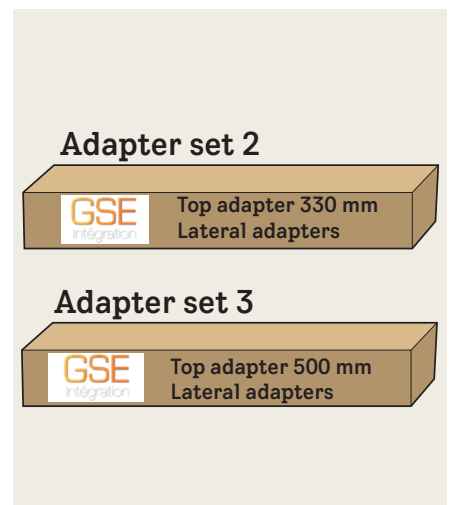

ODL for GSE IN-ROOF SYSTEM™

VELUX

GSE Intégration

Compatibility overview / Aperçu de la compatibilité

GSE Intégration		W		
1650_XXX		mm	990 - 1100	1130 - 1160
	H	1610 - 1670	VELUX MK06: Adapter set 2 VELUX MK08: Adapter set 1	VELUX MK06: Adapter set 2 VELUX MK08: Adapter set 1 VELUX PK08: Adapter set 1
		1671-1689	VELUX MK06: Adapter set 2 VELUX MK08: Adapter set 2	VELUX MK06: Adapter set 2 VELUX MK08: Adapter set 2 VELUX PK08: Adapter set 2
		1690 - 1790	VELUX MK06: Adapter set 3 VELUX MK08: Adapter set 2	VELUX MK06: Adapter set 3 VELUX MK08: Adapter set 2 VELUX PK08: Adapter set 2
		1791-1800	VELUX MK08: Adapter set 2	VELUX MK08: Adapter set 2 VELUX PK08: Adapter set 2

GSE Intégration		W		
1840_XXX		mm	990 - 1100	1130 - 1135
	H	1800 - 1860	VELUX MK06: Adapter set 3 VELUX MK08: Adapter set 2 VELUX MK10: Adapter set 1	VELUX MK06: Adapter set 3 VELUX MK08: Adapter set 2 VELUX MK10: Adapter set 1 VELUX PK08: Adapter set 2 VELUX PK10: Adapter set 1
		1861-1879	VELUX MK08: Adapter set 2 VELUX MK10: Adapter set 1	VELUX MK08: Adapter set 2 VELUX MK10: Adapter set 1 VELUX PK08: Adapter set 2 VELUX PK10: Adapter set 1
		1880 - 1890	VELUX MK08: Adapter set 2 VELUX MK10: Adapter set 2	VELUX MK08: Adapter set 2 VELUX MK10: Adapter set 2 VELUX PK08: Adapter set 2 VELUX PK10: Adapter set 2
		1891 - 1990	VELUX MK08: Adapter set 3 VELUX MK10: Adapter set 2	VELUX MK08: Adapter set 3 VELUX MK10: Adapter set 2 VELUX PK08: Adapter set 3 VELUX PK10: Adapter set 2

Placement in PV array / Placement dans tableau PV

Page 4-16

Page 17-18

Page 19-20

1

2

BDX

3