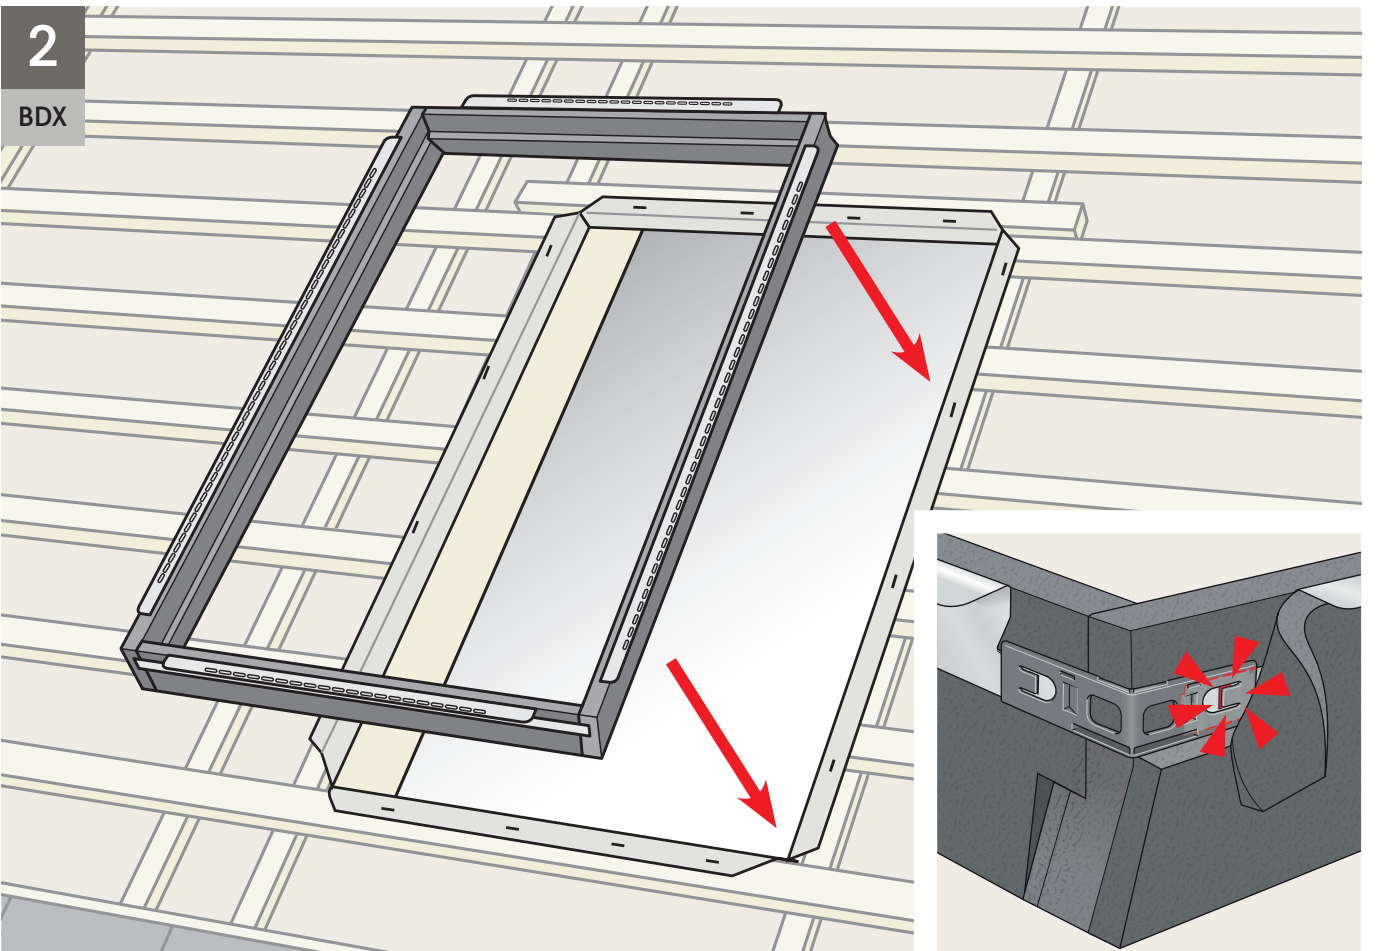

GSE Intégration		W		
1840_XXX		mm	990 - 1100	1130 - 1135
	H	1800 - 1860	VELUX MK06: Adapter set 3 VELUX MK08: Adapter set 2 VELUX MK10: Adapter set 1	VELUX MK06: Adapter set 3 VELUX MK08: Adapter set 2 VELUX MK10: Adapter set 1 VELUX PK08: Adapter set 2 VELUX PK10: Adapter set 1
		1861-1879	VELUX MK08: Adapter set 2 VELUX MK10: Adapter set 1	VELUX MK08: Adapter set 2 VELUX MK10: Adapter set 1 VELUX PK08: Adapter set 2 VELUX PK10: Adapter set 1
		1880 - 1890	VELUX MK08: Adapter set 2 VELUX MK10: Adapter set 2	VELUX MK08: Adapter set 2 VELUX MK10: Adapter set 2 VELUX PK08: Adapter set 2 VELUX PK10: Adapter set 2
		1891 - 1990	VELUX MK08: Adapter set 3 VELUX MK10: Adapter set 2	VELUX MK08: Adapter set 3 VELUX MK10: Adapter set 2 VELUX PK08: Adapter set 3 VELUX PK10: Adapter set 2

Placement in PV array / Placement dans tableau PV

Page 4-16

Page 17-18

Page 19-20

1

2

BDX

3