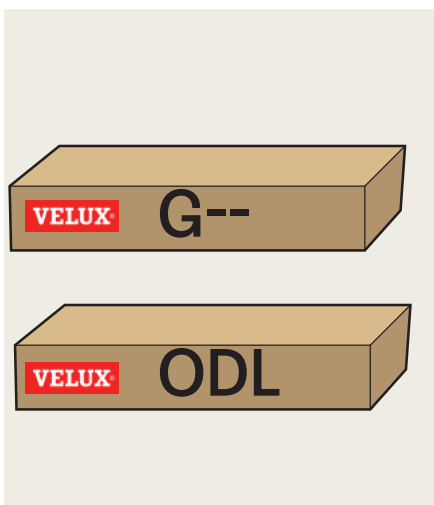

Placement in PV array / Placement dans tableau PV

Page 4-16