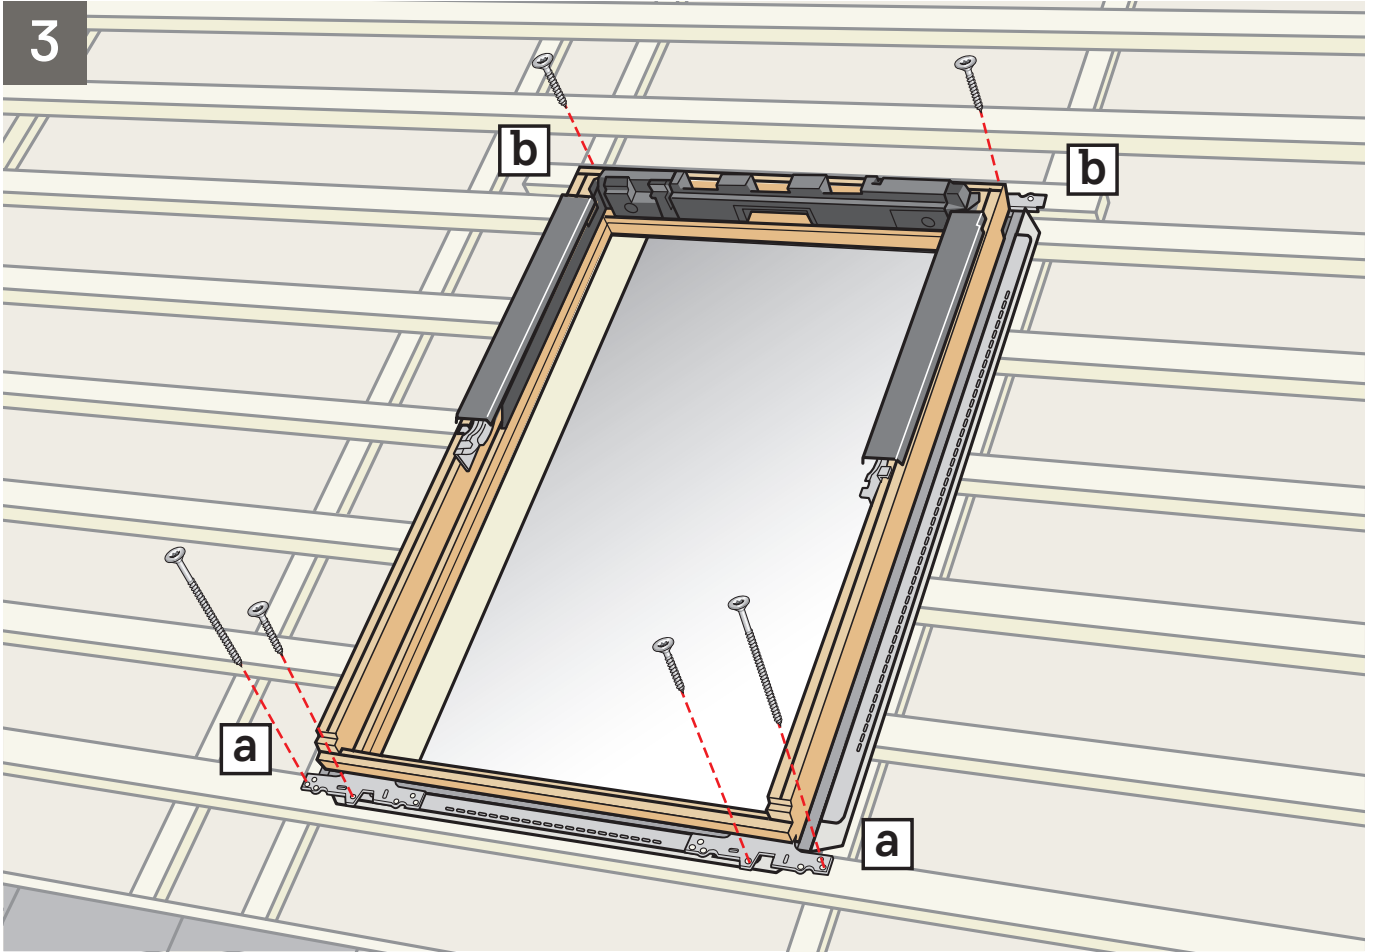

GSE Intégration		W		
1840_XXX		mm	990 - 1100	1130 - 1135
	H	1800 - 1860	VELUX MK06: Adapter set 3 VELUX MK08: Adapter set 2 VELUX MK10: Adapter set 1	VELUX MK06: Adapter set 3 VELUX MK08: Adapter set 2 VELUX MK10: Adapter set 1 VELUX PK08: Adapter set 2 VELUX PK10: Adapter set 1
		1861-1879	VELUX MK08: Adapter set 2 VELUX MK10: Adapter set 1	VELUX MK08: Adapter set 2 VELUX MK10: Adapter set 1 VELUX PK08: Adapter set 2 VELUX PK10: Adapter set 1
		1880 - 1890	VELUX MK08: Adapter set 2 VELUX MK10: Adapter set 2	VELUX MK08: Adapter set 2 VELUX MK10: Adapter set 2 VELUX PK08: Adapter set 2 VELUX PK10: Adapter set 2
		1891 - 1990	VELUX MK08: Adapter set 3 VELUX MK10: Adapter set 2	VELUX MK08: Adapter set 3 VELUX MK10: Adapter set 2 VELUX PK08: Adapter set 3 VELUX PK10: Adapter set 2

Placement in PV array / Placement dans tableau PV

Page 4-16

Page 17-18

Page 19-20

1

2

BDX

3