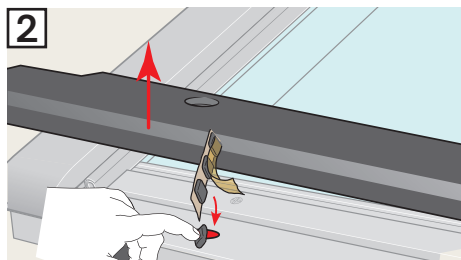

# MML Electric

 24 VDC

Torx 20

ø 2 mm

2

3

4

5