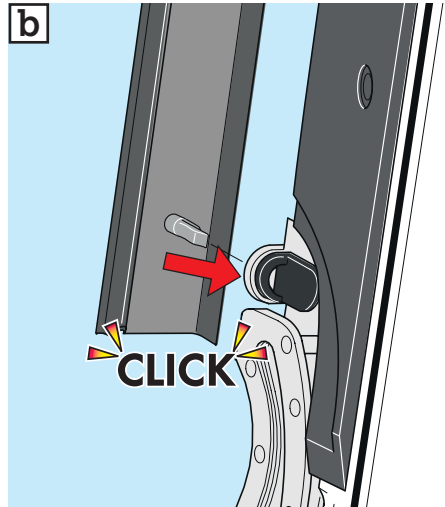

# MML Electric

 24 VDC

Torx 20

ø 2 mm

2

3

4

5