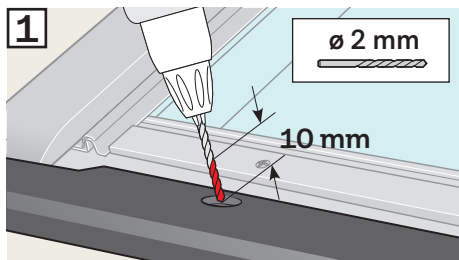

# MML Electric

 24 VDC

Torx 20

ø 2 mm

2

3

4

5