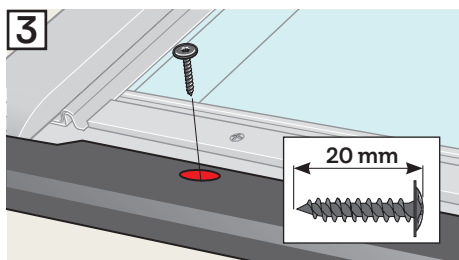

# MML Electric

 24 VDC

Torx 20

ø 2 mm

2

3

4

5