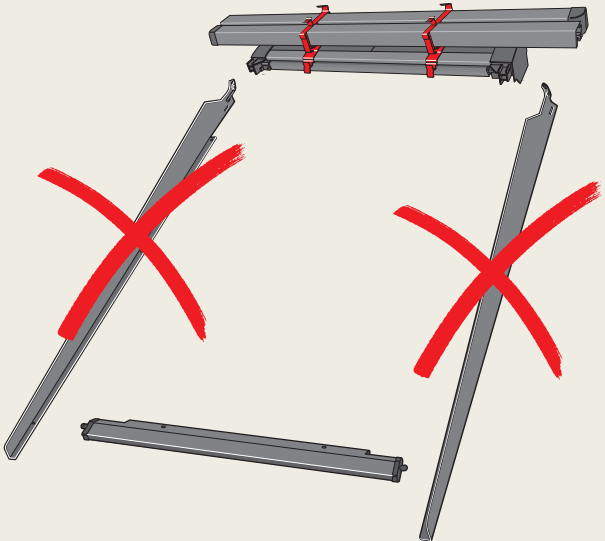

# MML Electric

 24 VDC

Torx 20

ø 2 mm

2

3

4

5