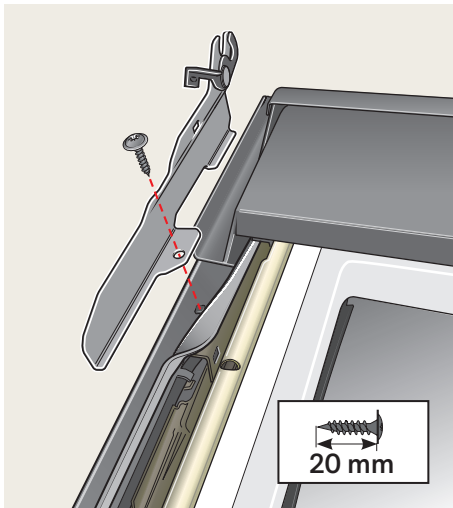

# MML Electric

 24 VDC

Torx 20

ø 2 mm

2

3

4

5