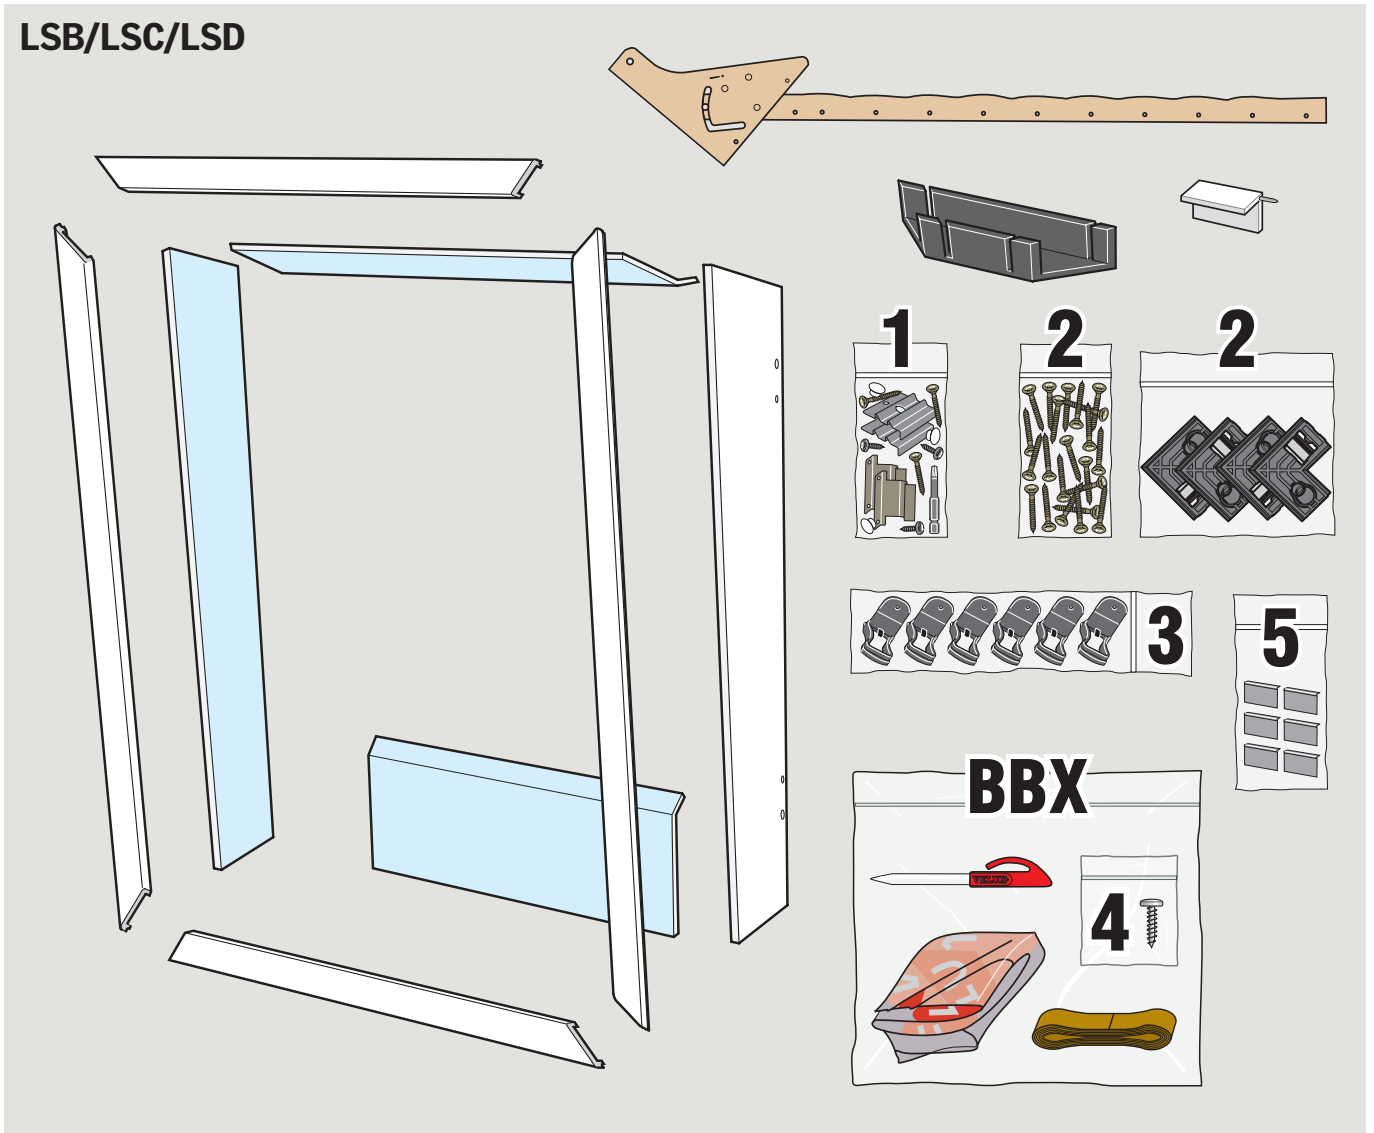

LSB/LSC/LSD