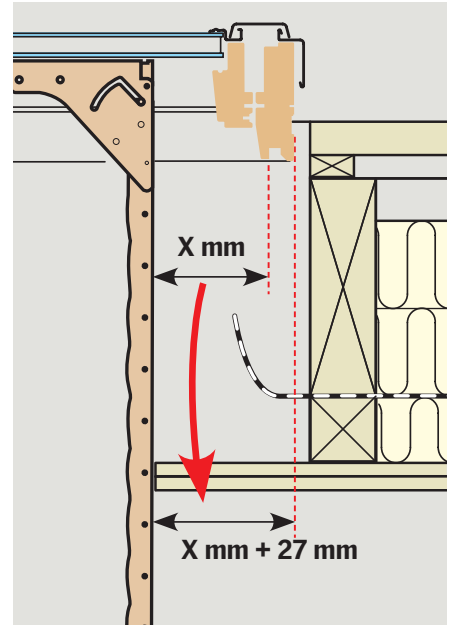

CE 13	
EN 13984:2013 Notified body: 0402, 0845	
BBX	
Flexible sheet for waterproofing	
Reaction to fire:	Class E
Tensile properties:	NPD
Tear resistance:	NPD
Joint strength:	NPD
Impact resistance:	NPD
Water vapour resistance:	4,4·10 ¹¹ m ² sPa/kg
Watertightness:	Pass
Durability:	NPD
VELUX A/S Ådalsvej 99 DK-2970 Hørsholm www.velux.com/ce	

LSB/LSC/LSD

LVI

1

2

3

Ø 5 mm

4

5