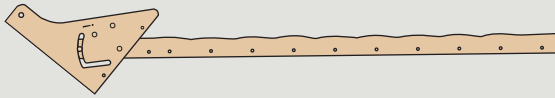

CE 13	
EN 13984:2013 Notified body: 0402, 0845	
BBX	
Flexible sheet for waterproofing	
Reaction to fire:	Class E
Tensile properties:	NPD
Tear resistance:	NPD
Joint strength:	NPD
Impact resistance:	NPD
Water vapour resistance:	4,4·10 ¹¹ m ² sPa/kg
Watertightness:	Pass
Durability:	NPD
VELUX A/S Ådalsvej 99 DK-2970 Hørsholm www.velux.com/ce	

LSB/LSC/LSD

LVI

1

2

3

Ø 5 mm

4

5