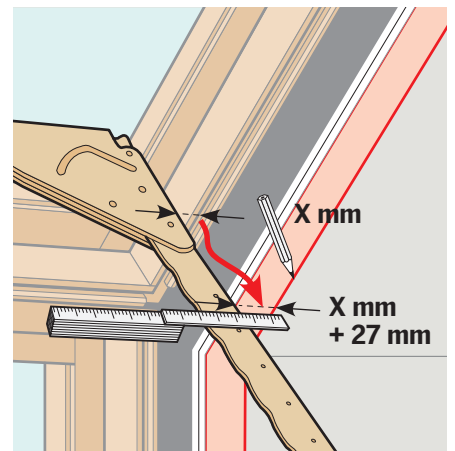

CE 13	
EN 13984:2013 Notified body: 0402, 0845	
BBX	
Flexible sheet for waterproofing	
Reaction to fire:	Class E
Tensile properties:	NPD
Tear resistance:	NPD
Joint strength:	NPD
Impact resistance:	NPD
Water vapour resistance:	4,4·10 ¹¹ m ² sPa/kg
Watertightness:	Pass
Durability:	NPD
VELUX A/S Ådalsvej 99 DK-2970 Hørsholm www.velux.com/ce	

LSB/LSC/LSD

LVI

1

2

3

Ø 5 mm

4

5