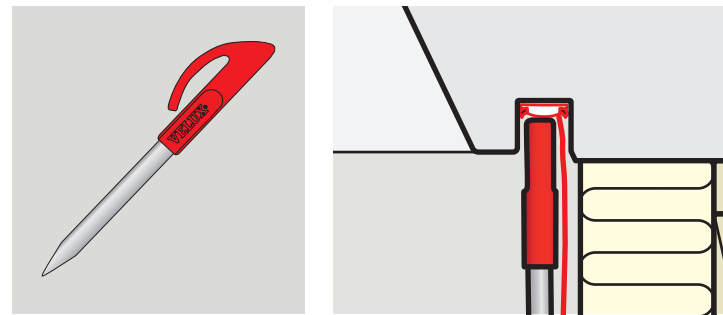

VELUX® 2

VELUX® 3

VELUX® 4

CE 13	
EN 13984:2013 Notified body: 0402, 0845	
BBX	
Flexible sheet for waterproofing	
Reaction to fire:	Class E
Tensile properties:	NPD
Tear resistance:	NPD
Joint strength:	NPD
Impact resistance:	NPD
Water vapour resistance:	Sd= 80 m
Watertightness:	Pass
Durability:	NPD
VELUX A/S Ådalsvej 99 DK-2970 Hørsholm www.velux.com/ce	