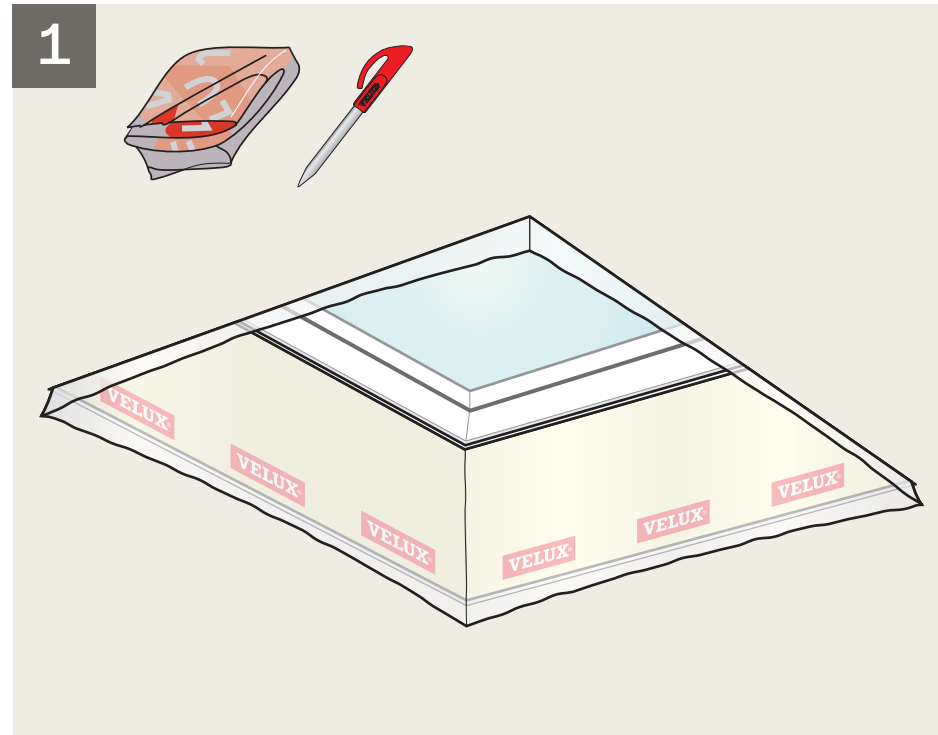

VELUX® 2

VELUX® 3

VELUX® 4

CE 13	
EN 13984:2013 Notified body: 0402, 0845	
BBX	
Flexible sheet for waterproofing	
Reaction to fire:	Class E
Tensile properties:	NPD
Tear resistance:	NPD
Joint strength:	NPD
Impact resistance:	NPD
Water vapour resistance:	Sd= 80 m
Watertightness:	Pass
Durability:	NPD
VELUX A/S Ådalsvej 99 DK-2970 Hørsholm www.velux.com/ce	