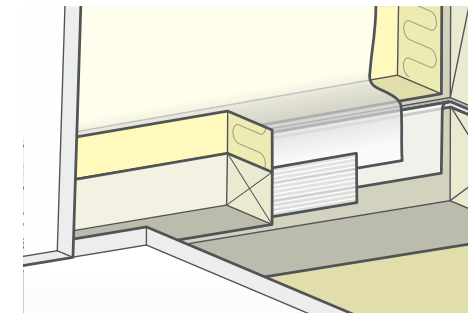

VELUX® 2

VELUX® 3

VELUX® 4

CE 13	
EN 13984:2013 Notified body: 0402, 0845	
BBX	
Flexible sheet for waterproofing	
Reaction to fire:	Class E
Tensile properties:	NPD
Tear resistance:	NPD
Joint strength:	NPD
Impact resistance:	NPD
Water vapour resistance:	Sd= 80 m
Watertightness:	Pass
Durability:	NPD
VELUX A/S Ådalsvej 99 DK-2970 Hørsholm www.velux.com/ce	