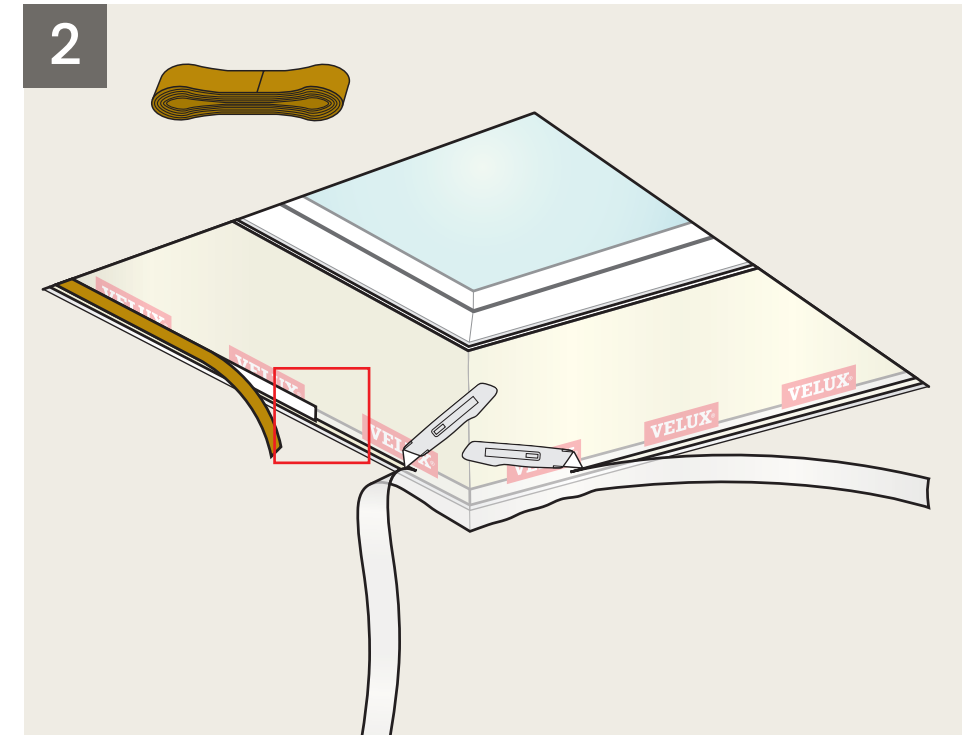

VELUX® 2

VELUX® 3

VELUX® 4

CE 13	
EN 13984:2013 Notified body: 0402, 0845	
BBX	
Flexible sheet for waterproofing	
Reaction to fire:	Class E
Tensile properties:	NPD
Tear resistance:	NPD
Joint strength:	NPD
Impact resistance:	NPD
Water vapour resistance:	Sd= 80 m
Watertightness:	Pass
Durability:	NPD
VELUX A/S Ådalsvej 99 DK-2970 Hørsholm www.velux.com/ce	