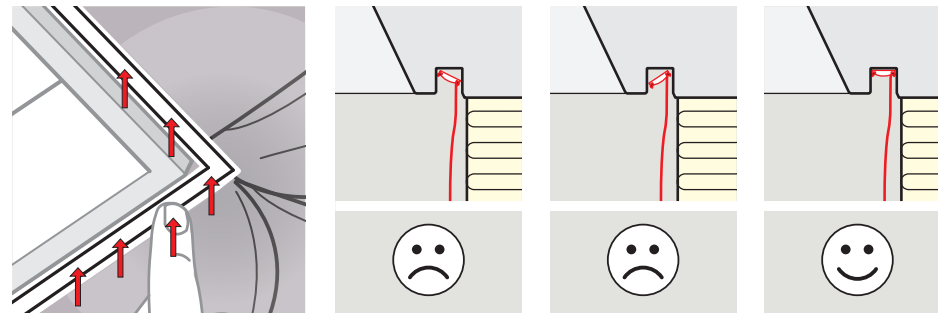

VELUX® 2

VELUX® 3

VELUX® 4

CE 13	
EN 13984:2013 Notified body: 0402, 0845	
BBX	
Flexible sheet for waterproofing	
Reaction to fire:	Class E
Tensile properties:	NPD
Tear resistance:	NPD
Joint strength:	NPD
Impact resistance:	NPD
Water vapour resistance:	Sd= 80 m
Watertightness:	Pass
Durability:	NPD
VELUX A/S Ådalsvej 99 DK-2970 Hørsholm www.velux.com/ce	