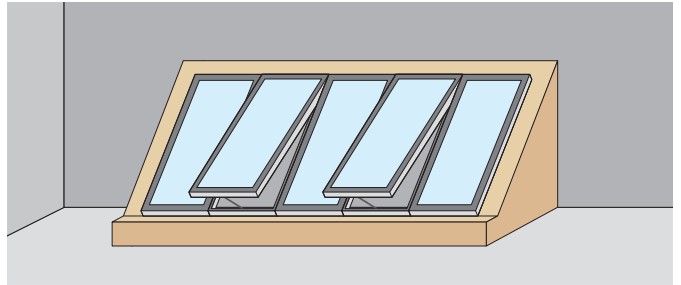

HFC/HVC + BCX

1

2

3

4

5

6

 13	
EN 13984:2013 Notified body: 0402, 0845	
BCX	
Flexible sheet for waterproofing	
Reaction to fire: Tensile properties: Tear resistance: Joint strength: Impact resistance: Water vapour resistance: Watertightness: Durability:	Class E NPD NPD NPD NPD Sd= 80 m Pass NPD
VELUX A/S Ådalsvej 99 DK-2970 Hørsholm www.velux.com/ce	