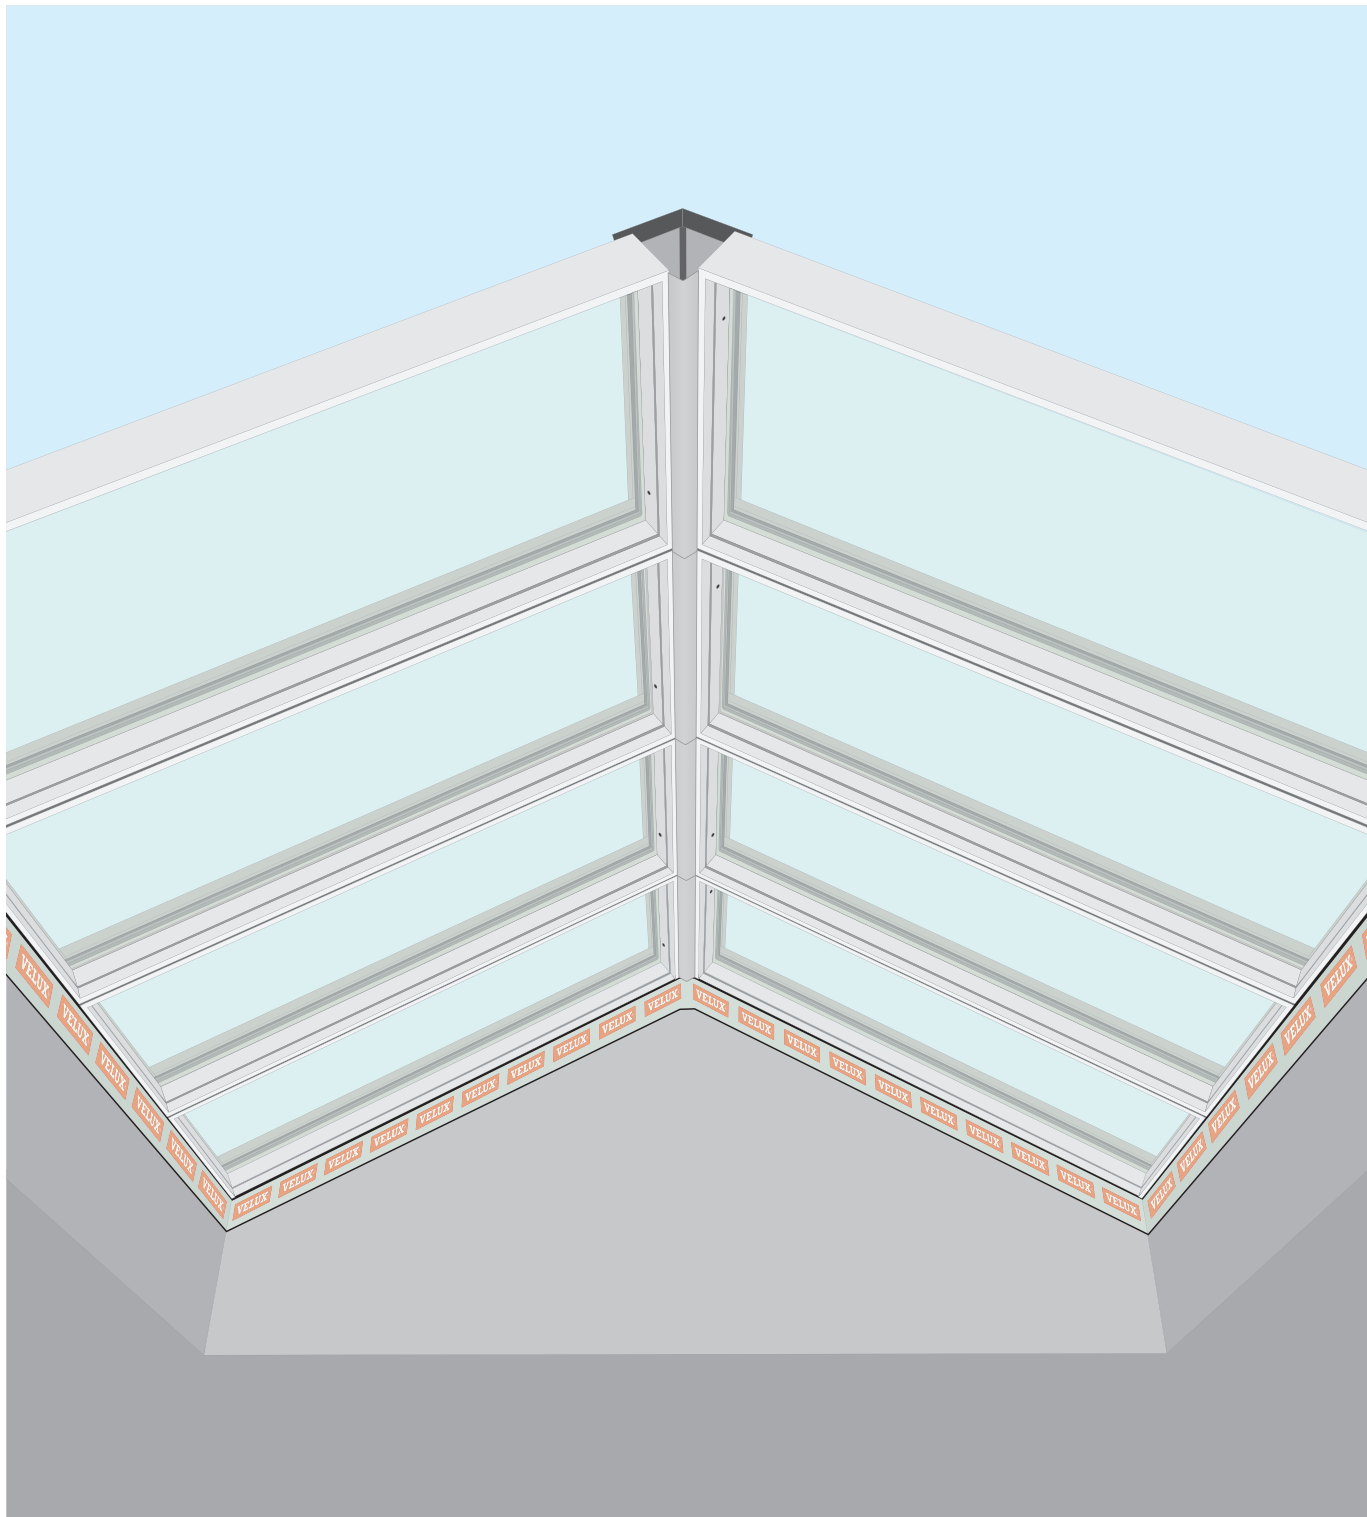

HFC/HVC + BCX

1

2

3

4

5

6

 13	
EN 13984:2013 Notified body: 0402, 0845	
BCX	
Flexible sheet for waterproofing	
Reaction to fire: Tensile properties: Tear resistance: Joint strength: Impact resistance: Water vapour resistance: Watertightness: Durability:	Class E NPD NPD NPD NPD Sd= 80 m Pass NPD
VELUX A/S Ådalsvej 99 DK-2970 Hørsholm www.velux.com/ce	