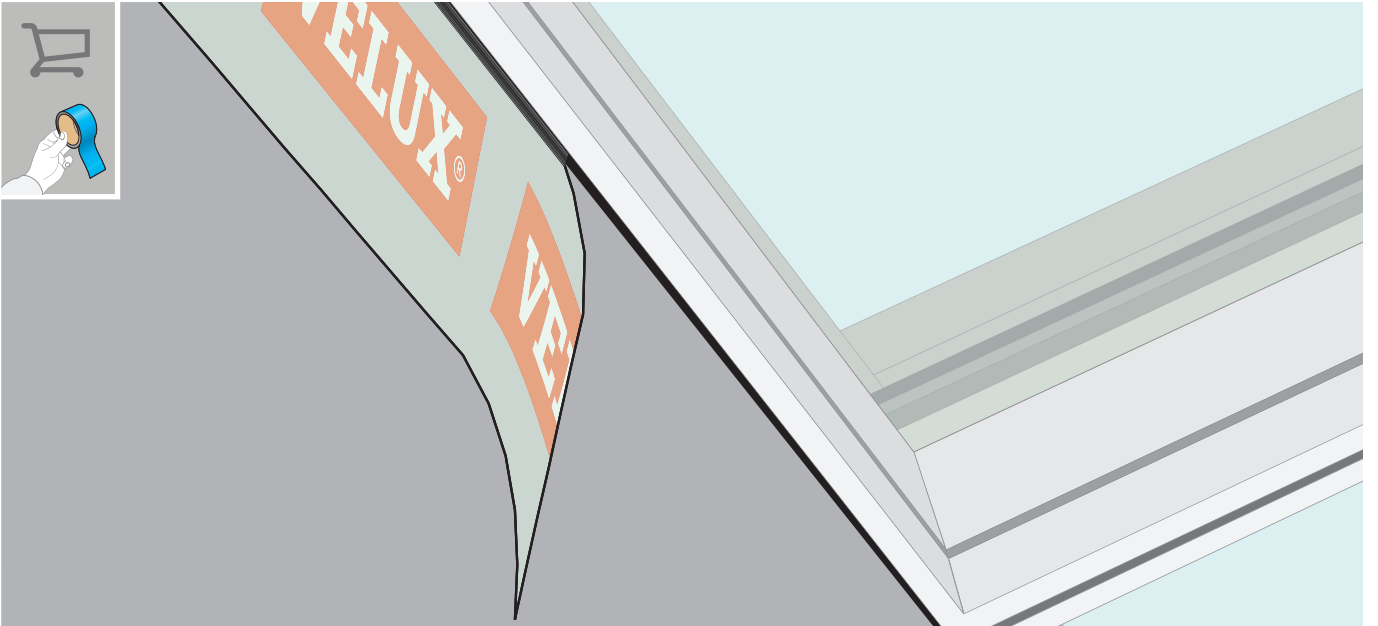

HFC/HVC + BCX

1

2

3

4

5

6

 13	
EN 13984:2013 Notified body: 0402, 0845	
BCX	
Flexible sheet for waterproofing	
Reaction to fire: Tensile properties: Tear resistance: Joint strength: Impact resistance: Water vapour resistance: Watertightness: Durability:	Class E NPD NPD NPD NPD Sd= 80 m Pass NPD
VELUX A/S Ådalsvej 99 DK-2970 Hørsholm www.velux.com/ce	