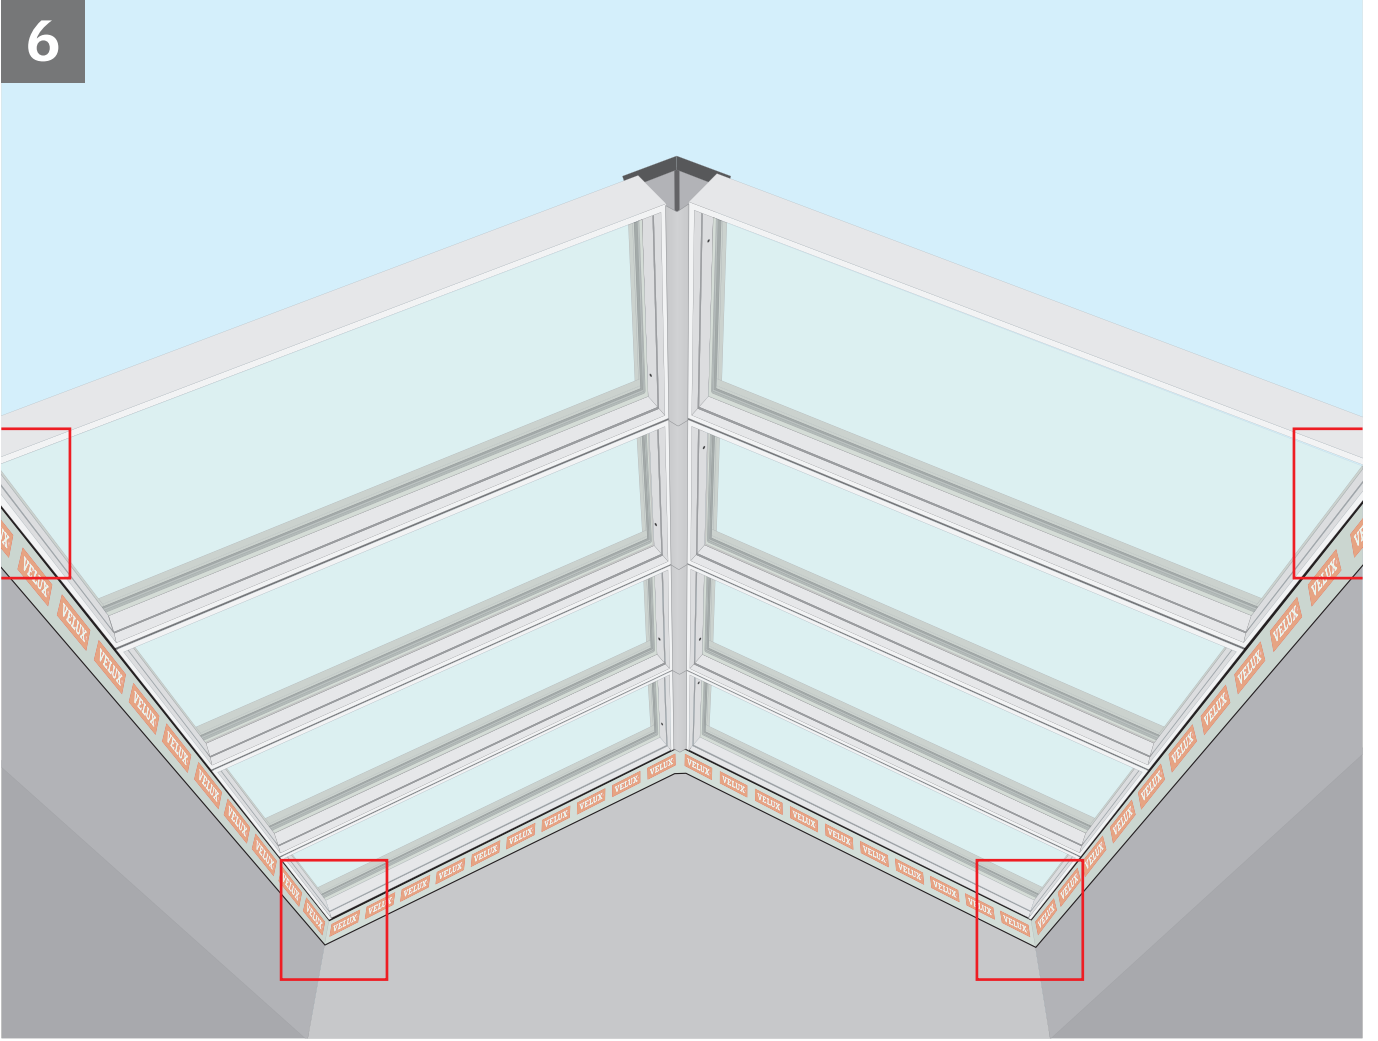

HFC/HVC + BCX

1

2

3

4

5

6

 13	
EN 13984:2013 Notified body: 0402, 0845	
BCX	
Flexible sheet for waterproofing	
Reaction to fire: Tensile properties: Tear resistance: Joint strength: Impact resistance: Water vapour resistance: Watertightness: Durability:	Class E NPD NPD NPD NPD Sd= 80 m Pass NPD
VELUX A/S Ådalsvej 99 DK-2970 Hørsholm www.velux.com/ce	