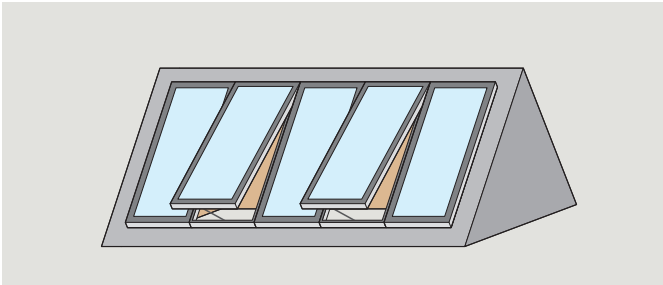

HFC/HVC + BCX

1

2

3

4

5

6

 13	
EN 13984:2013 Notified body: 0402, 0845	
BCX	
Flexible sheet for waterproofing	
Reaction to fire: Tensile properties: Tear resistance: Joint strength: Impact resistance: Water vapour resistance: Watertightness: Durability:	Class E NPD NPD NPD NPD Sd= 80 m Pass NPD
VELUX A/S Ådalsvej 99 DK-2970 Hørsholm www.velux.com/ce	