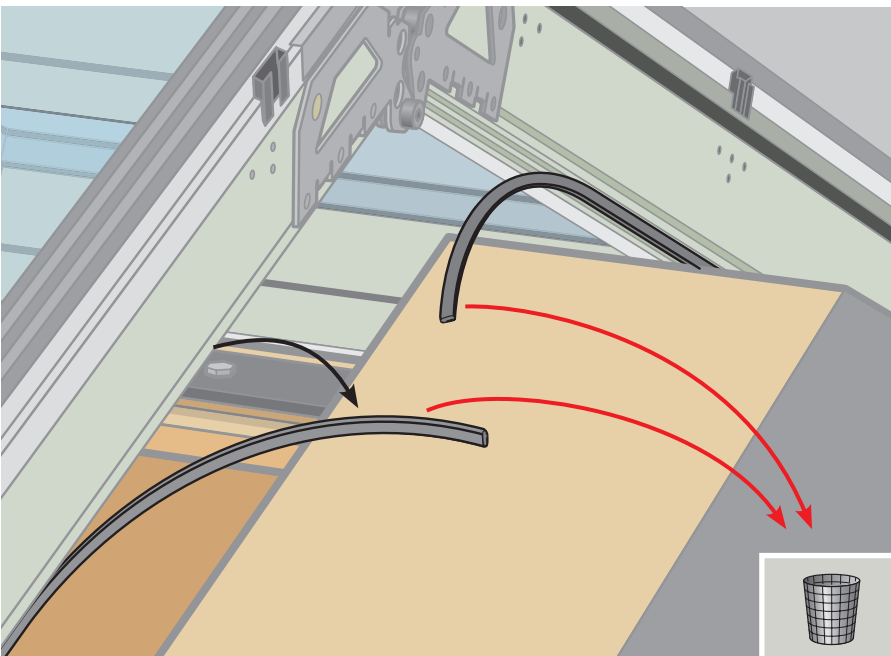

HFC/HVC + BCX

1

2

3

4

5

6

 13	
EN 13984:2013 Notified body: 0402, 0845	
BCX	
Flexible sheet for waterproofing	
Reaction to fire: Tensile properties: Tear resistance: Joint strength: Impact resistance: Water vapour resistance: Watertightness: Durability:	Class E NPD NPD NPD NPD Sd= 80 m Pass NPD
VELUX A/S Ådalsvej 99 DK-2970 Hørsholm www.velux.com/ce	