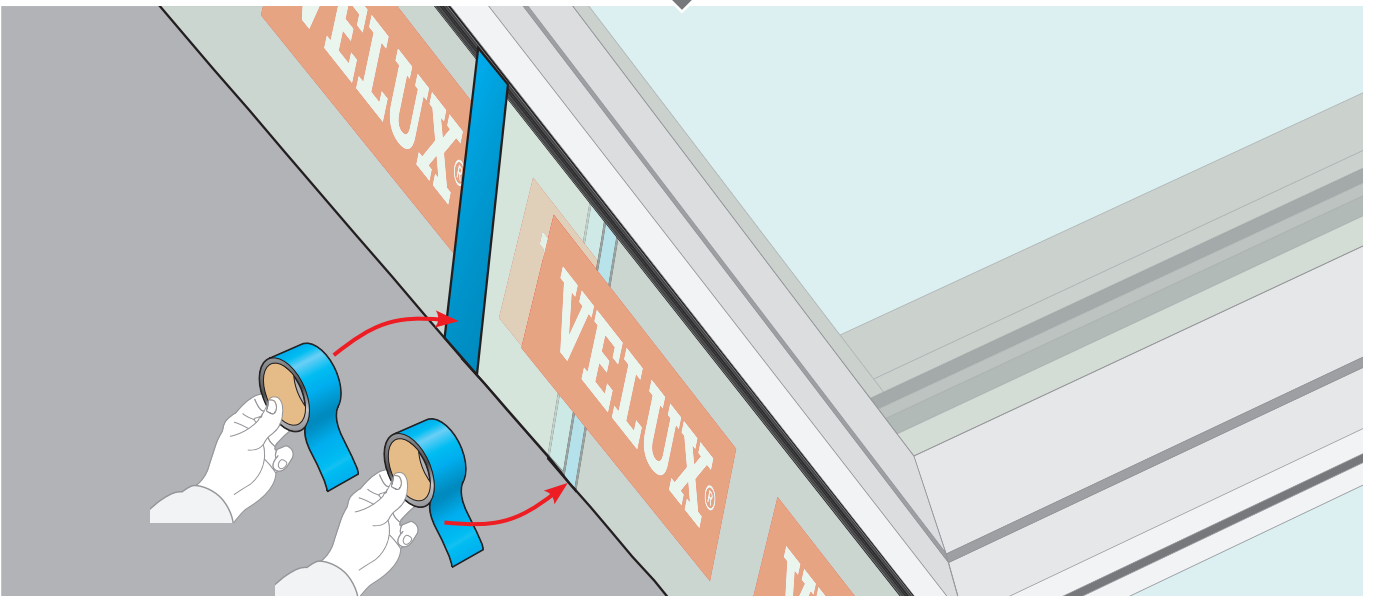

HFC/HVC + BCX

1

2

3

4

5

6

 13	
EN 13984:2013 Notified body: 0402, 0845	
BCX	
Flexible sheet for waterproofing	
Reaction to fire: Tensile properties: Tear resistance: Joint strength: Impact resistance: Water vapour resistance: Watertightness: Durability:	Class E NPD NPD NPD NPD Sd= 80 m Pass NPD
VELUX A/S Ådalsvej 99 DK-2970 Hørsholm www.velux.com/ce	