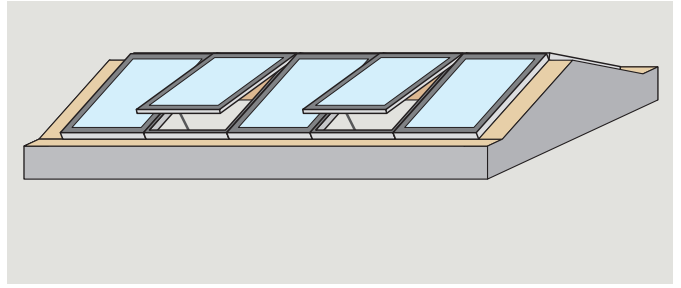

HFC/HVC + BCX

1

2

3

4

5

6

 13	
EN 13984:2013 Notified body: 0402, 0845	
BCX	
Flexible sheet for waterproofing	
Reaction to fire: Tensile properties: Tear resistance: Joint strength: Impact resistance: Water vapour resistance: Watertightness: Durability:	Class E NPD NPD NPD NPD Sd= 80 m Pass NPD
VELUX A/S Ådalsvej 99 DK-2970 Hørsholm www.velux.com/ce	