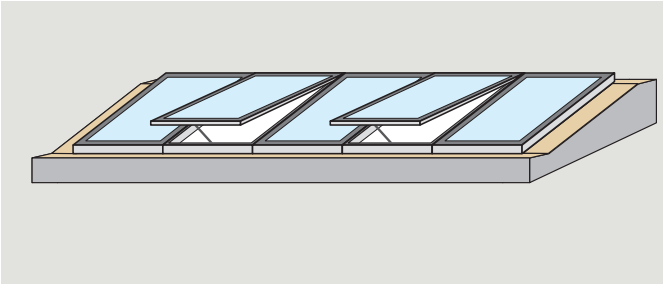

HFC/HVC + BCX

1

2

3

4

5

6

 13	
EN 13984:2013 Notified body: 0402, 0845	
BCX	
Flexible sheet for waterproofing	
Reaction to fire: Tensile properties: Tear resistance: Joint strength: Impact resistance: Water vapour resistance: Watertightness: Durability:	Class E NPD NPD NPD NPD Sd= 80 m Pass NPD
VELUX A/S Ådalsvej 99 DK-2970 Hørsholm www.velux.com/ce	