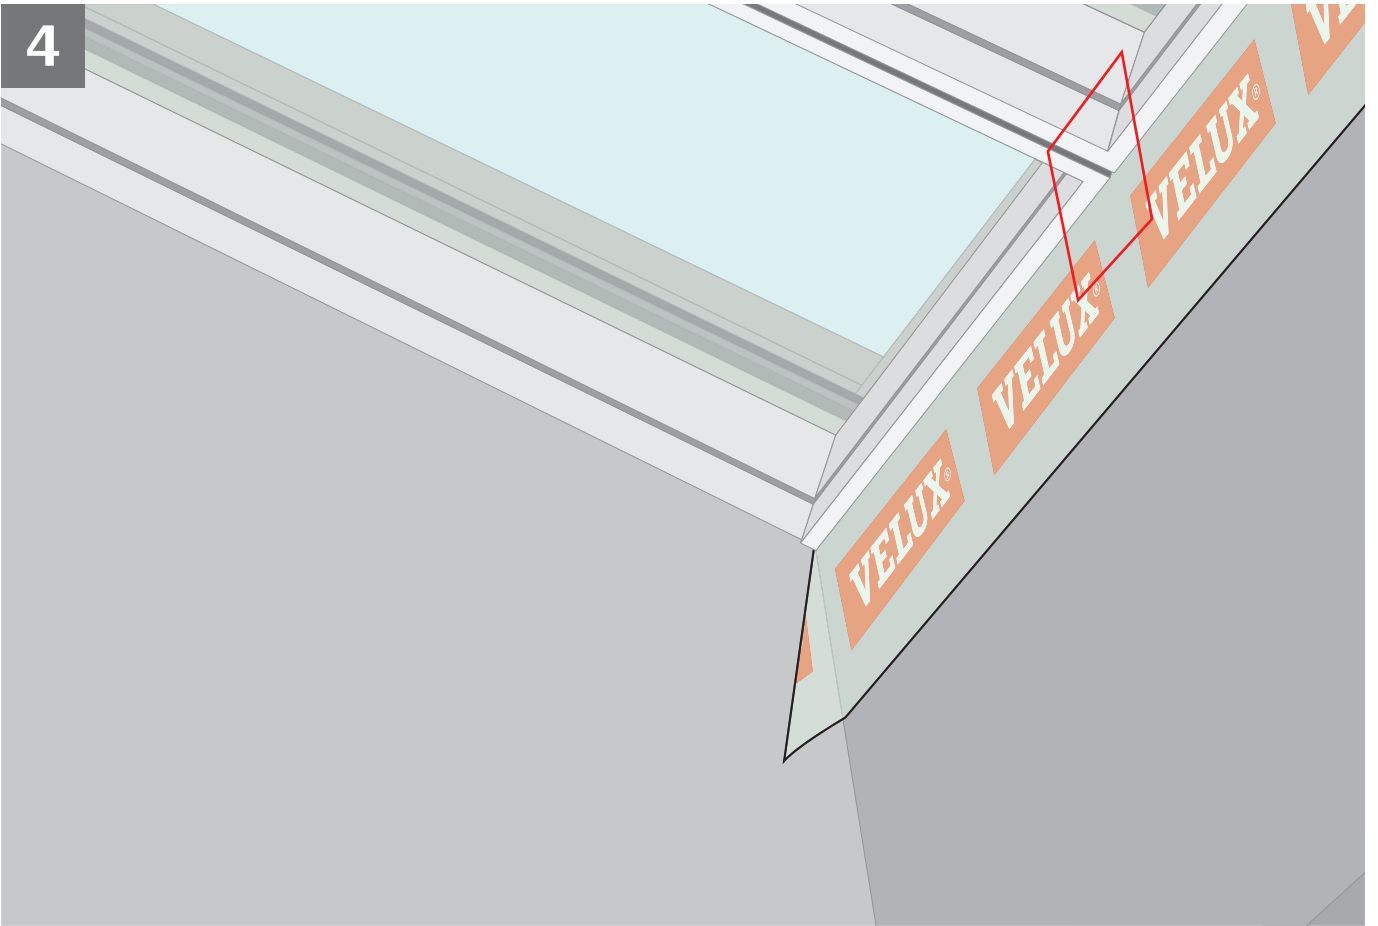

HFC/HVC + BCX

1

2

3

4

5

6

 13	
EN 13984:2013 Notified body: 0402, 0845	
BCX	
Flexible sheet for waterproofing	
Reaction to fire: Tensile properties: Tear resistance: Joint strength: Impact resistance: Water vapour resistance: Watertightness: Durability:	Class E NPD NPD NPD NPD Sd= 80 m Pass NPD
VELUX A/S Ådalsvej 99 DK-2970 Hørsholm www.velux.com/ce	