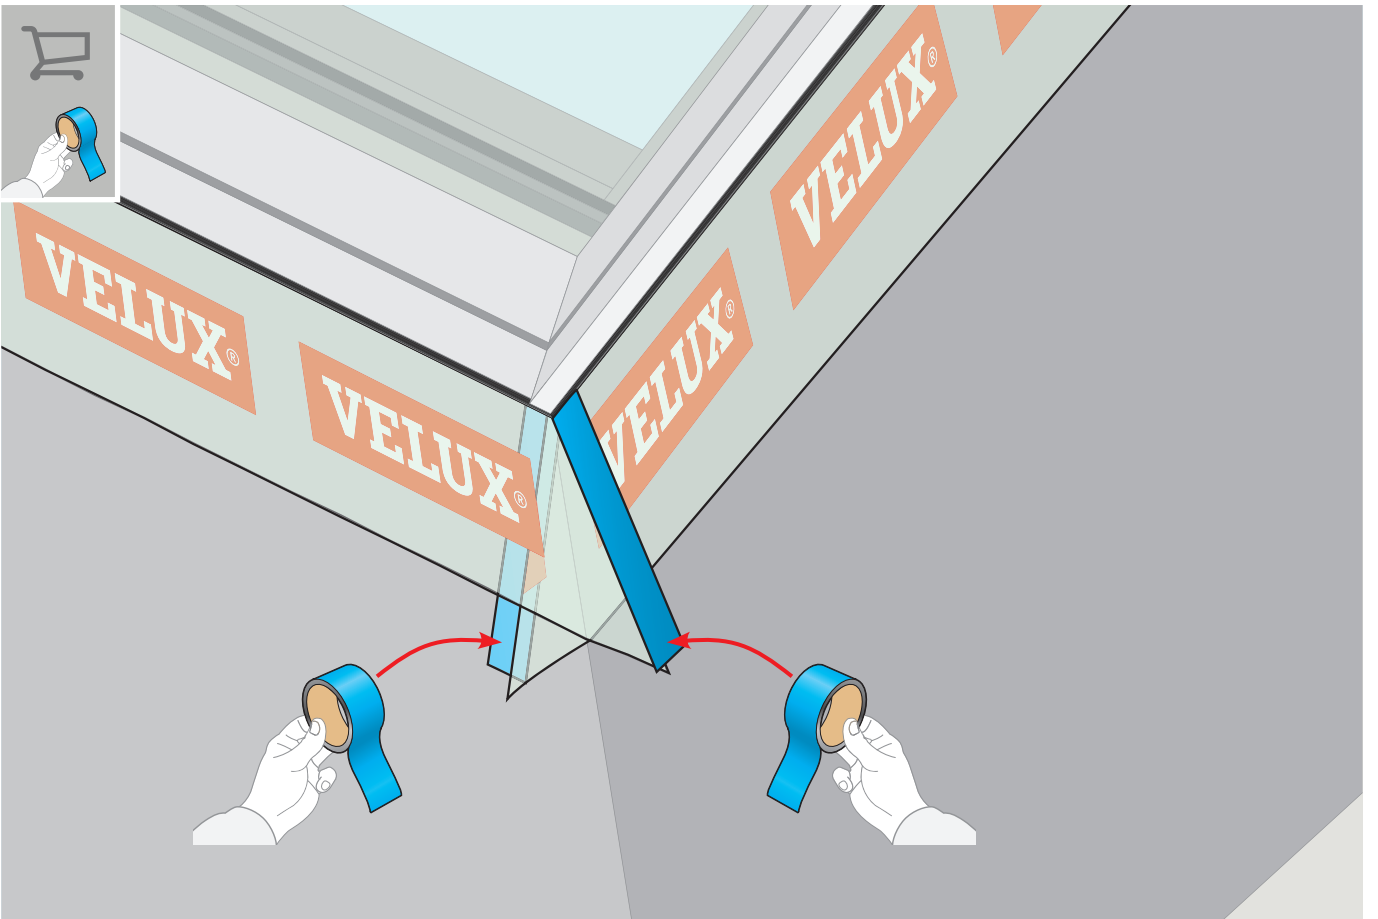

HFC/HVC + BCX

1

2

3

4

5

6

 13	
EN 13984:2013 Notified body: 0402, 0845	
BCX	
Flexible sheet for waterproofing	
Reaction to fire: Tensile properties: Tear resistance: Joint strength: Impact resistance: Water vapour resistance: Watertightness: Durability:	Class E NPD NPD NPD NPD Sd= 80 m Pass NPD
VELUX A/S Ådalsvej 99 DK-2970 Hørsholm www.velux.com/ce	