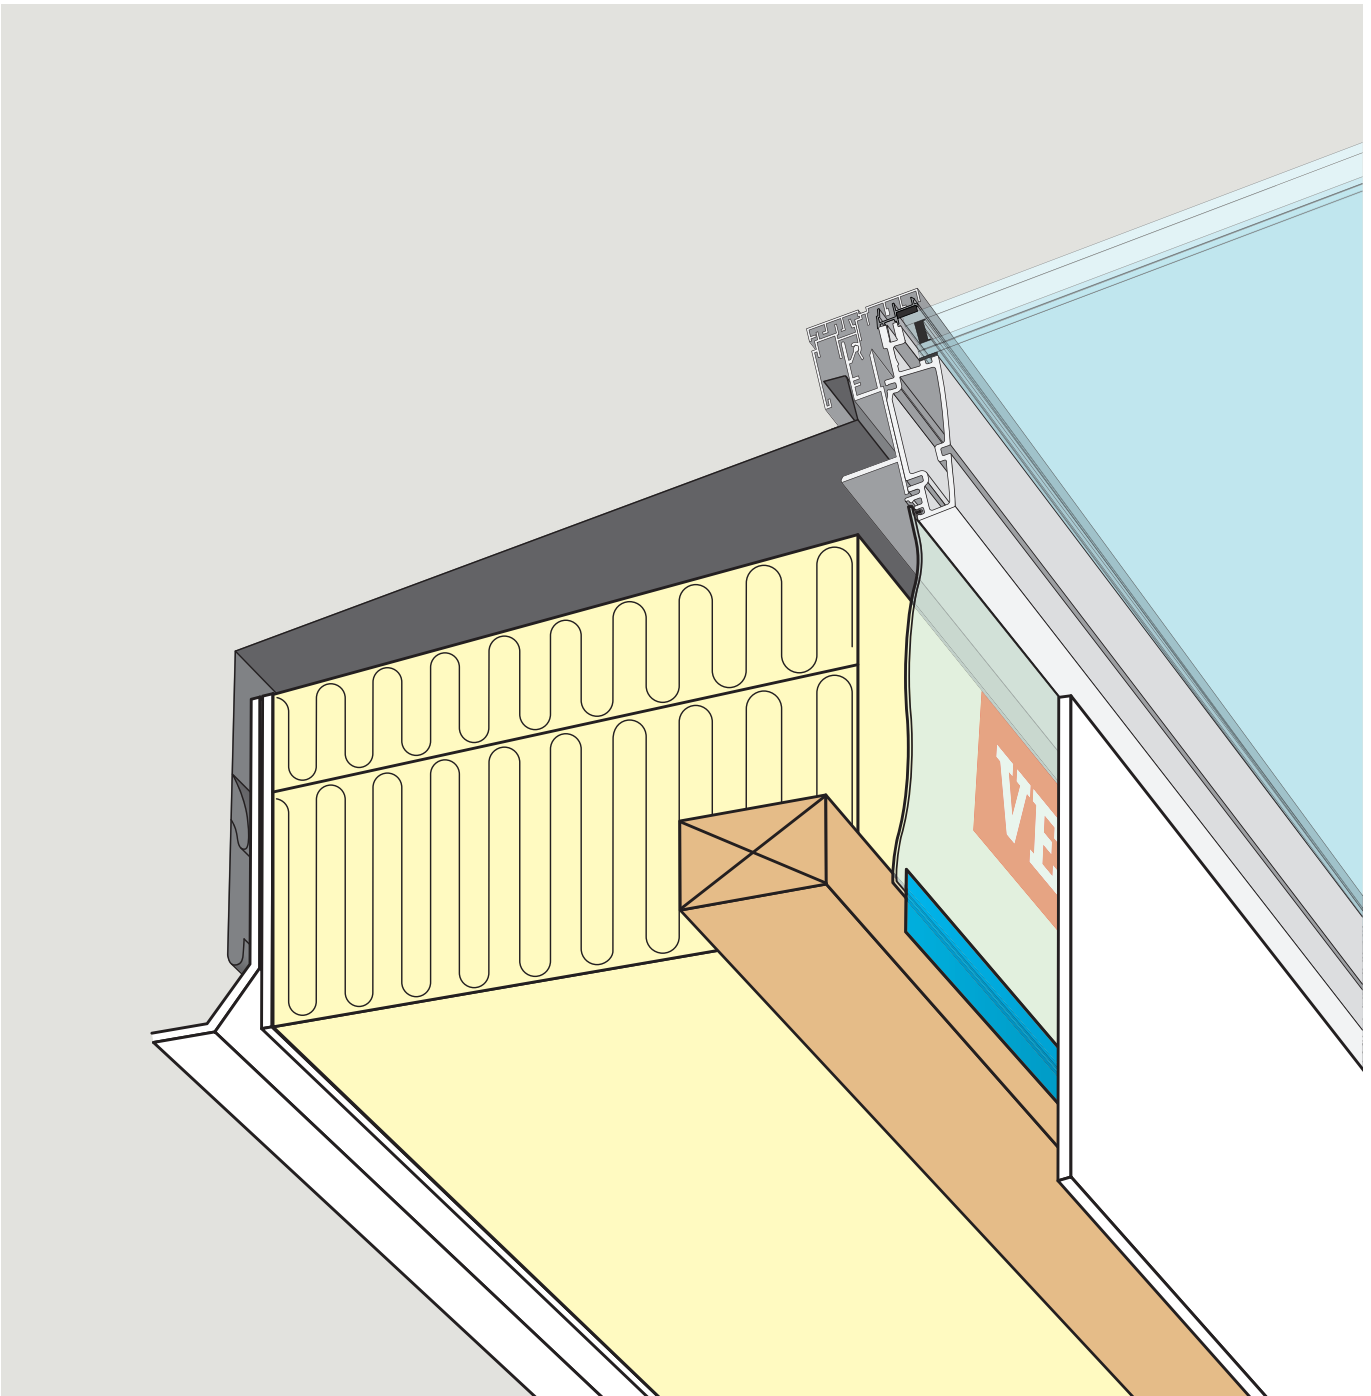

HFC/HVC + BCX

1

2

3

4

5

6

 13	
EN 13984:2013 Notified body: 0402, 0845	
BCX	
Flexible sheet for waterproofing	
Reaction to fire: Tensile properties: Tear resistance: Joint strength: Impact resistance: Water vapour resistance: Watertightness: Durability:	Class E NPD NPD NPD NPD Sd= 80 m Pass NPD
VELUX A/S Ådalsvej 99 DK-2970 Hørsholm www.velux.com/ce	