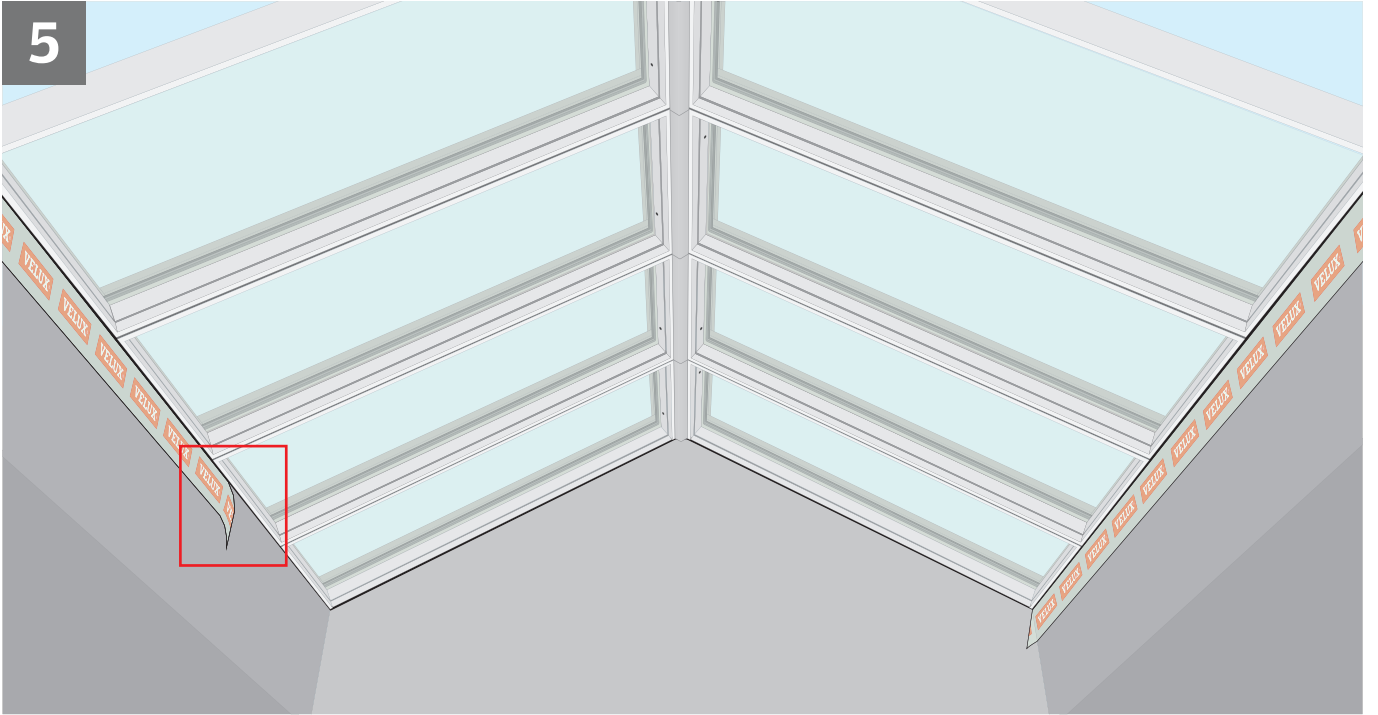

HFC/HVC + BCX

1

2

3

4

5

6

 13	
EN 13984:2013 Notified body: 0402, 0845	
BCX	
Flexible sheet for waterproofing	
Reaction to fire: Tensile properties: Tear resistance: Joint strength: Impact resistance: Water vapour resistance: Watertightness: Durability:	Class E NPD NPD NPD NPD Sd= 80 m Pass NPD
VELUX A/S Ådalsvej 99 DK-2970 Hørsholm www.velux.com/ce	