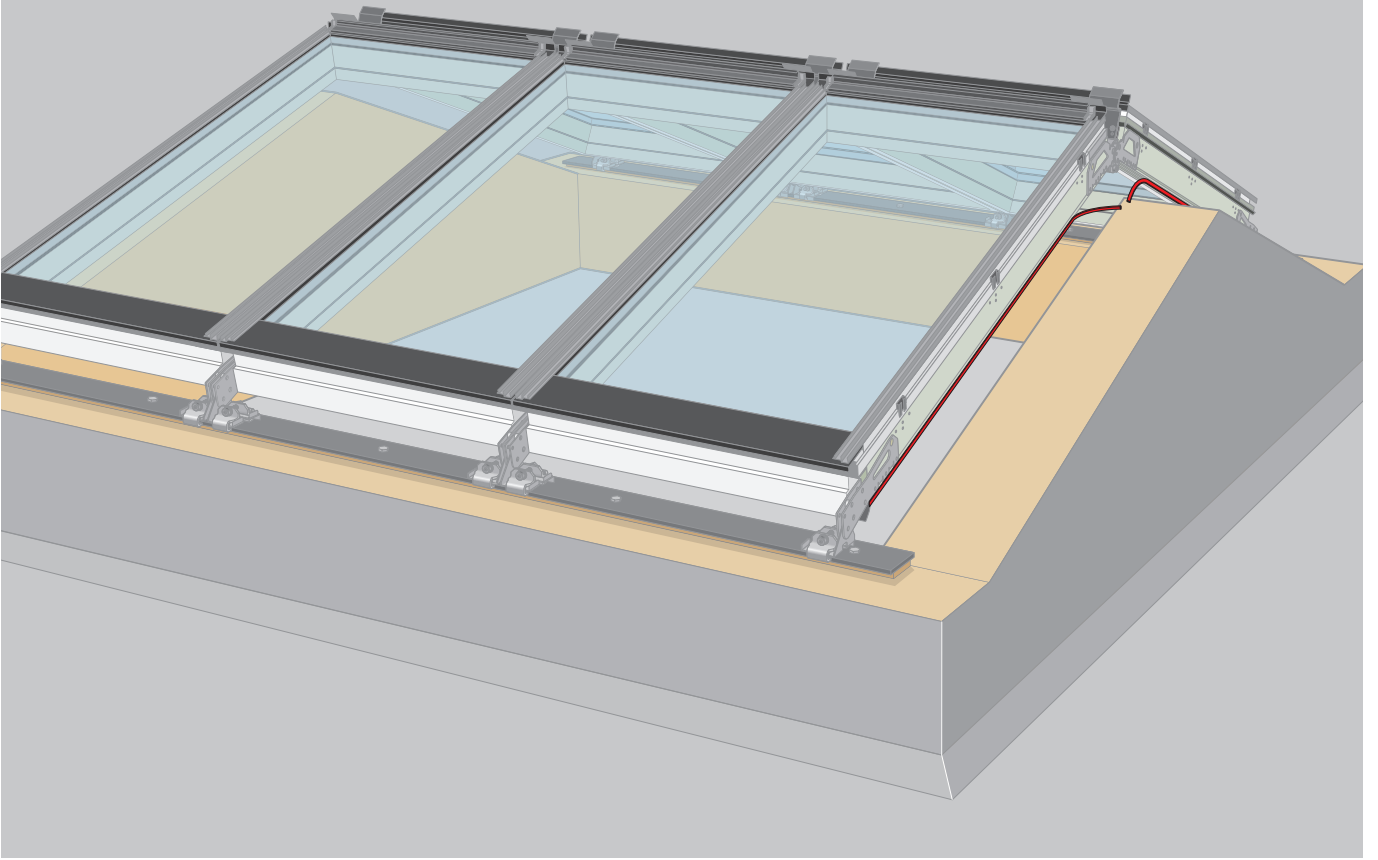

HFC/HVC + BCX

1

2

3

4

5

6

 13	
EN 13984:2013 Notified body: 0402, 0845	
BCX	
Flexible sheet for waterproofing	
Reaction to fire: Tensile properties: Tear resistance: Joint strength: Impact resistance: Water vapour resistance: Watertightness: Durability:	Class E NPD NPD NPD NPD Sd= 80 m Pass NPD
VELUX A/S Ådalsvej 99 DK-2970 Hørsholm www.velux.com/ce	