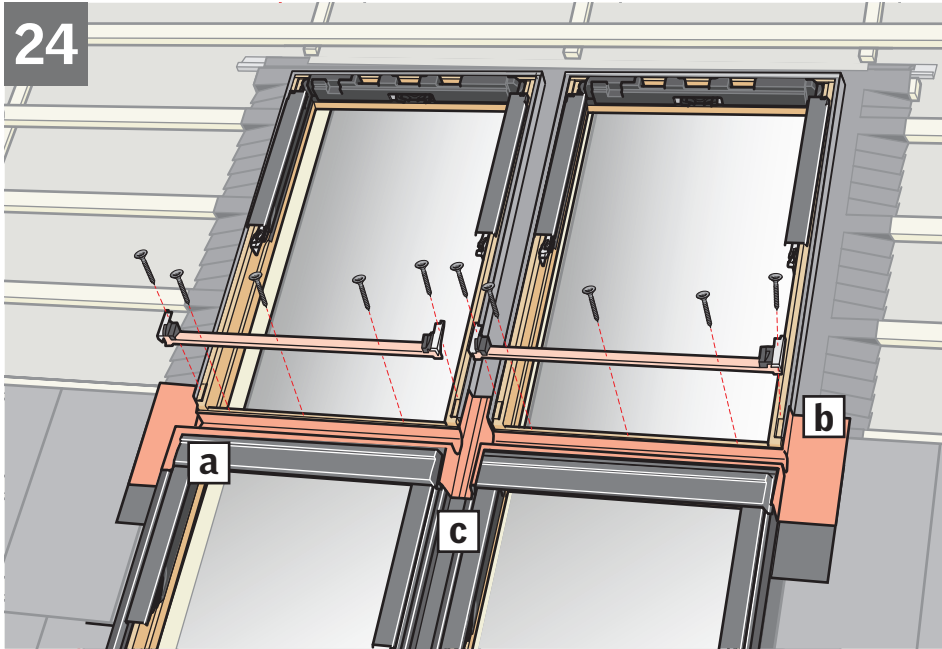

**VELUX®**

**EKN** 

VAS 453669-2025-04

**GPL / GPU / GTL / GTU / GDL**

[www.velux.com](http://www.velux.com)

[velux.com/contact](http://velux.com/contact)

INSTALLATION INSTRUCTIONS FOR FLASHING EKM ©2014, 2025 VELUX GROUP ©VELUX AND THE VELUX LOGO ARE REGISTERED TRADEMARKS USED UNDER LICENCE BY THE VELUX GROUP