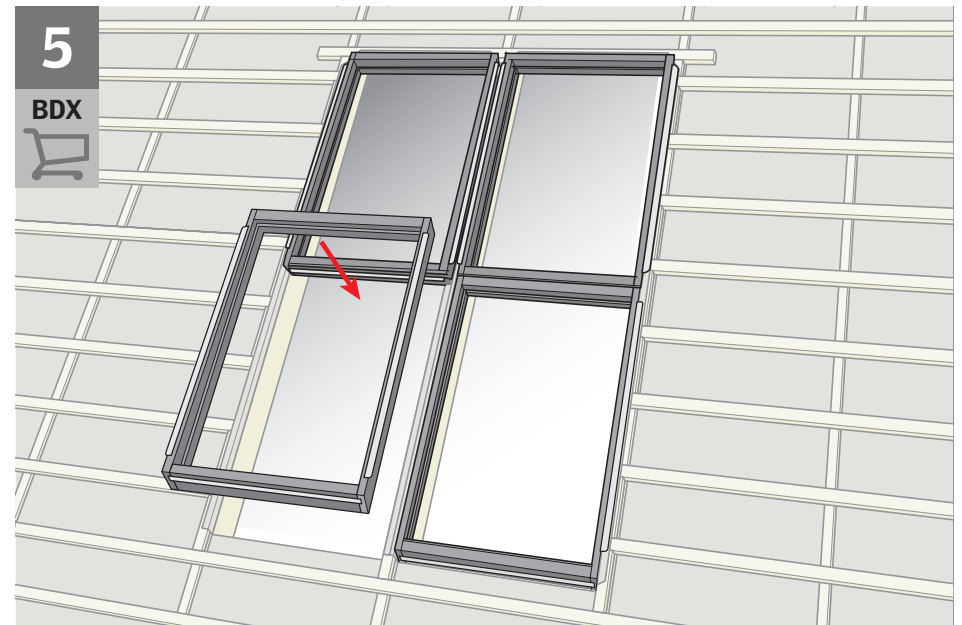

**VELUX®**

**EKN** 

VAS 453669-2025-04

**GPL / GPU / GTL / GTU / GDL**

[www.velux.com](http://www.velux.com)

[velux.com/contact](http://velux.com/contact)

INSTALLATION INSTRUCTIONS FOR FLASHING EKM ©2014, 2025 VELUX GROUP ©VELUX AND THE VELUX LOGO ARE REGISTERED TRADEMARKS USED UNDER LICENCE BY THE VELUX GROUP