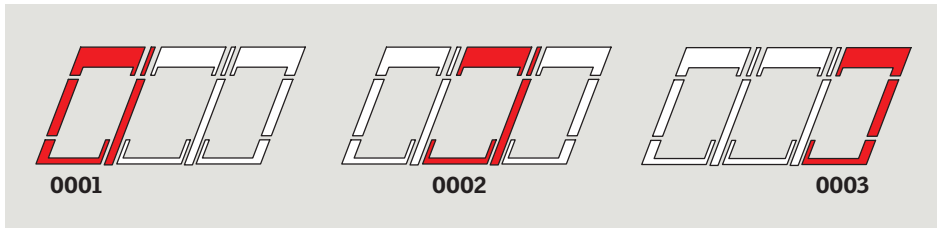

**VELUX®**

**EKN** 

VAS 453669-2025-04

**GPL / GPU / GTL / GTU / GDL**

[www.velux.com](http://www.velux.com)

[velux.com/contact](http://velux.com/contact)

INSTALLATION INSTRUCTIONS FOR FLASHING EKM ©2014, 2025 VELUX GROUP ©VELUX AND THE VELUX LOGO ARE REGISTERED TRADEMARKS USED UNDER LICENCE BY THE VELUX GROUP