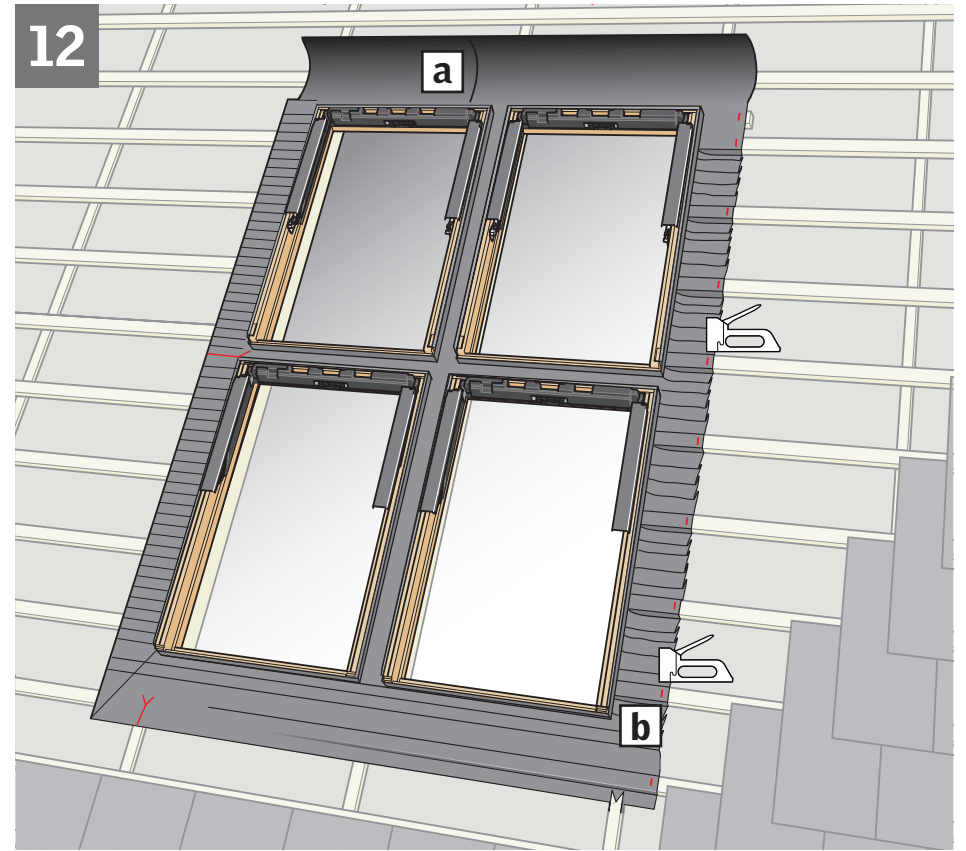

**VELUX®**

**EKN** 

VAS 453669-2025-04

**GPL / GPU / GTL / GTU / GDL**

[www.velux.com](http://www.velux.com)

[velux.com/contact](http://velux.com/contact)

INSTALLATION INSTRUCTIONS FOR FLASHING EKM ©2014, 2025 VELUX GROUP ©VELUX AND THE VELUX LOGO ARE REGISTERED TRADEMARKS USED UNDER LICENCE BY THE VELUX GROUP