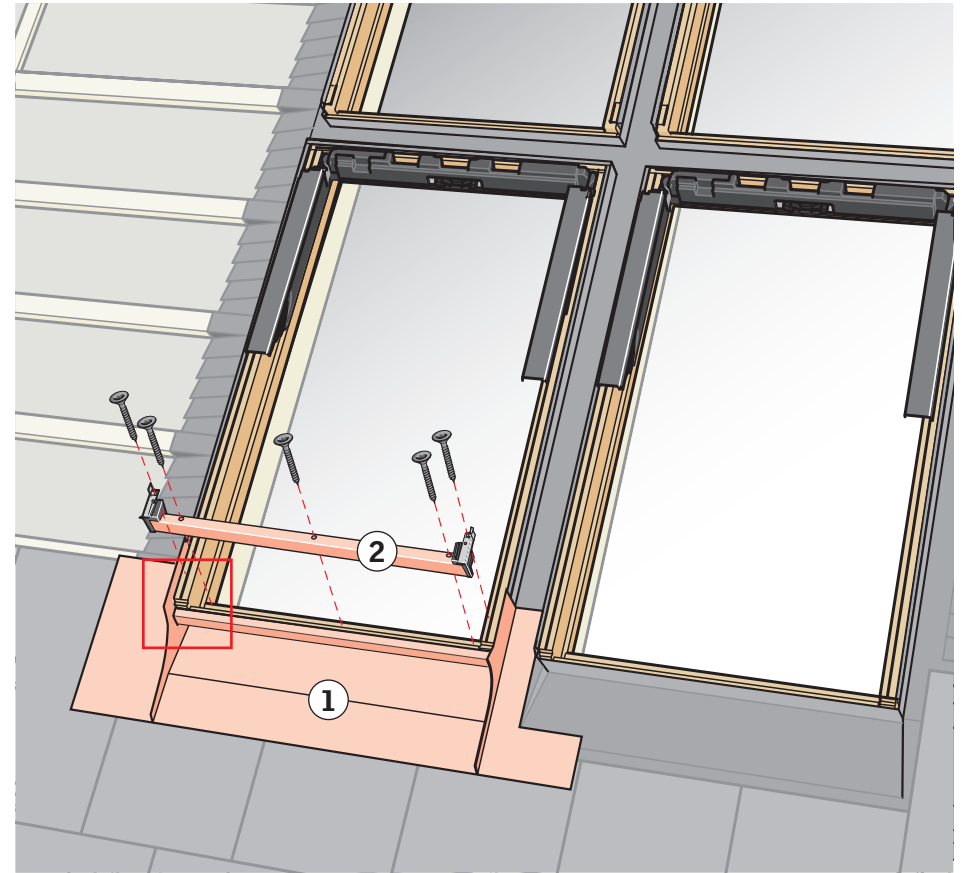

**VELUX®**

**EKN** 

VAS 453669-2025-04

**GPL / GPU / GTL / GTU / GDL**

[www.velux.com](http://www.velux.com)

[velux.com/contact](http://velux.com/contact)

INSTALLATION INSTRUCTIONS FOR FLASHING EKM ©2014, 2025 VELUX GROUP ©VELUX AND THE VELUX LOGO ARE REGISTERED TRADEMARKS USED UNDER LICENCE BY THE VELUX GROUP