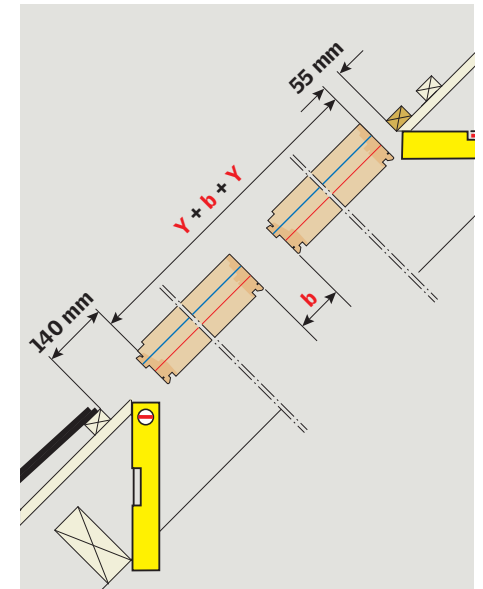

**VELUX®**

**EKN** 

VAS 453669-2025-04

**GPL / GPU / GTL / GTU / GDL**

[www.velux.com](http://www.velux.com)

[velux.com/contact](http://velux.com/contact)

INSTALLATION INSTRUCTIONS FOR FLASHING EKM ©2014, 2025 VELUX GROUP ©VELUX AND THE VELUX LOGO ARE REGISTERED TRADEMARKS USED UNDER LICENCE BY THE VELUX GROUP