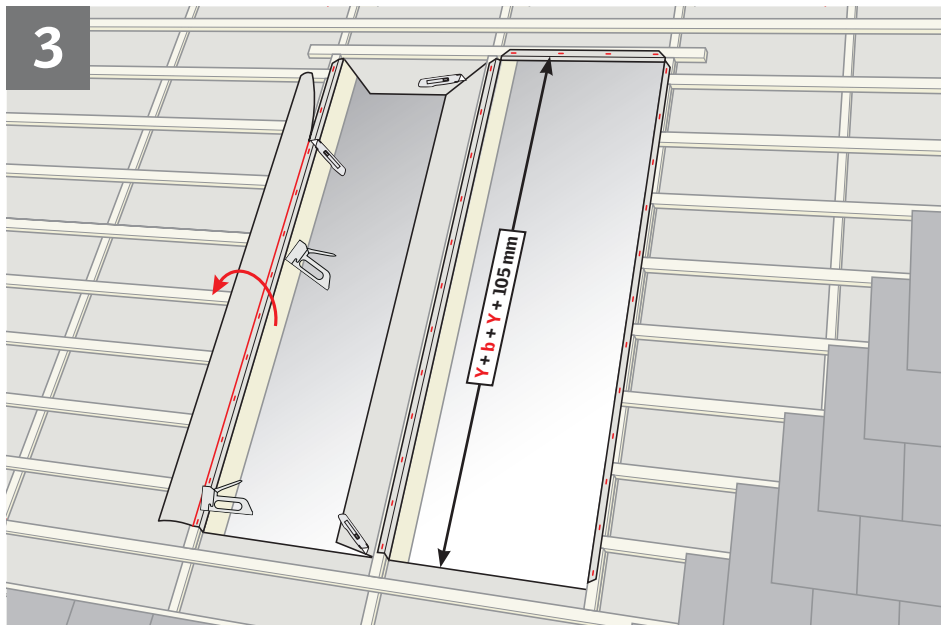

**VELUX®**

**EKN** 

VAS 453669-2025-04

**GPL / GPU / GTL / GTU / GDL**

[www.velux.com](http://www.velux.com)

[velux.com/contact](http://velux.com/contact)

INSTALLATION INSTRUCTIONS FOR FLASHING EKM ©2014, 2025 VELUX GROUP ©VELUX AND THE VELUX LOGO ARE REGISTERED TRADEMARKS USED UNDER LICENCE BY THE VELUX GROUP