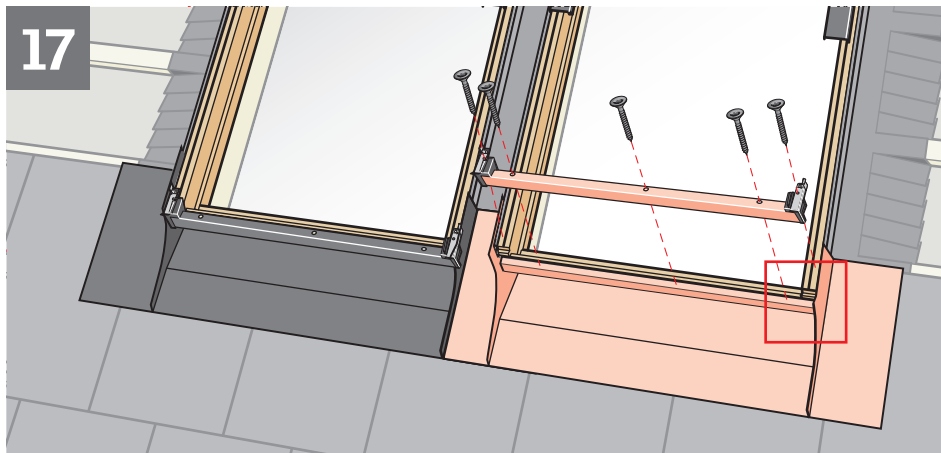

**VELUX®**

**EKN** 

VAS 453669-2025-04

**GPL / GPU / GTL / GTU / GDL**

[www.velux.com](http://www.velux.com)

[velux.com/contact](http://velux.com/contact)

INSTALLATION INSTRUCTIONS FOR FLASHING EKM ©2014, 2025 VELUX GROUP ©VELUX AND THE VELUX LOGO ARE REGISTERED TRADEMARKS USED UNDER LICENCE BY THE VELUX GROUP