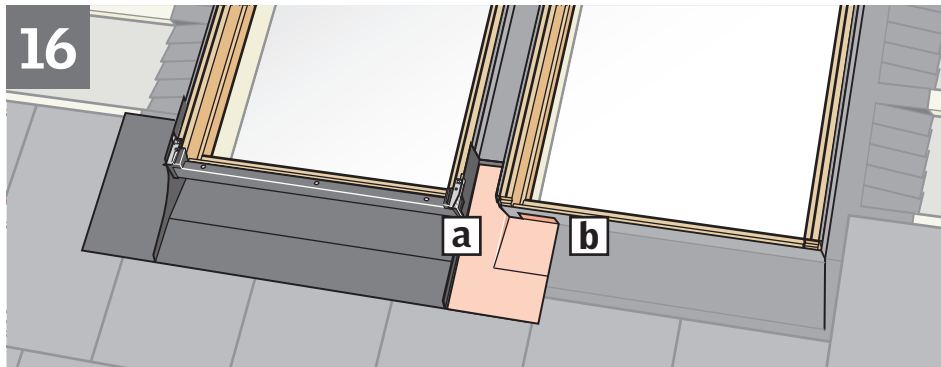

**VELUX®**

**EKN** 

VAS 453669-2025-04

**GPL / GPU / GTL / GTU / GDL**

[www.velux.com](http://www.velux.com)

[velux.com/contact](http://velux.com/contact)

INSTALLATION INSTRUCTIONS FOR FLASHING EKM ©2014, 2025 VELUX GROUP ©VELUX AND THE VELUX LOGO ARE REGISTERED TRADEMARKS USED UNDER LICENCE BY THE VELUX GROUP