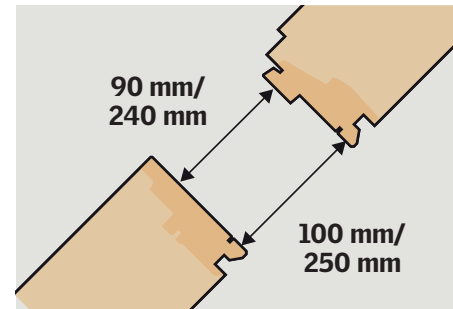

**VELUX®**

**EKN** 

VAS 453669-2025-04

**GPL / GPU / GTL / GTU / GDL**

[www.velux.com](http://www.velux.com)

[velux.com/contact](http://velux.com/contact)

INSTALLATION INSTRUCTIONS FOR FLASHING EKM ©2014, 2025 VELUX GROUP ©VELUX AND THE VELUX LOGO ARE REGISTERED TRADEMARKS USED UNDER LICENCE BY THE VELUX GROUP