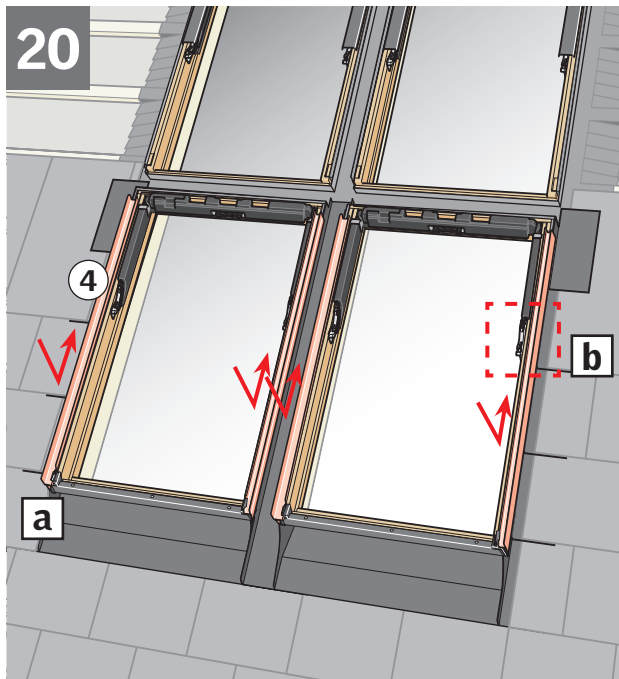

**VELUX®**

**EKN** 

VAS 453669-2025-04

**GPL / GPU / GTL / GTU / GDL**

[www.velux.com](http://www.velux.com)

[velux.com/contact](http://velux.com/contact)

INSTALLATION INSTRUCTIONS FOR FLASHING EKM ©2014, 2025 VELUX GROUP ©VELUX AND THE VELUX LOGO ARE REGISTERED TRADEMARKS USED UNDER LICENCE BY THE VELUX GROUP