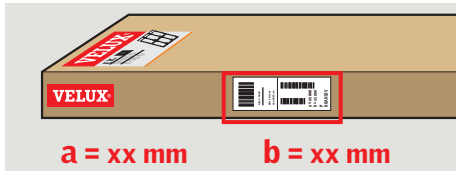

**VELUX®**

**EKN** 

VAS 453669-2025-04

**GPL / GPU / GTL / GTU / GDL**

[www.velux.com](http://www.velux.com)

[velux.com/contact](http://velux.com/contact)

INSTALLATION INSTRUCTIONS FOR FLASHING EKM ©2014, 2025 VELUX GROUP ©VELUX AND THE VELUX LOGO ARE REGISTERED TRADEMARKS USED UNDER LICENCE BY THE VELUX GROUP