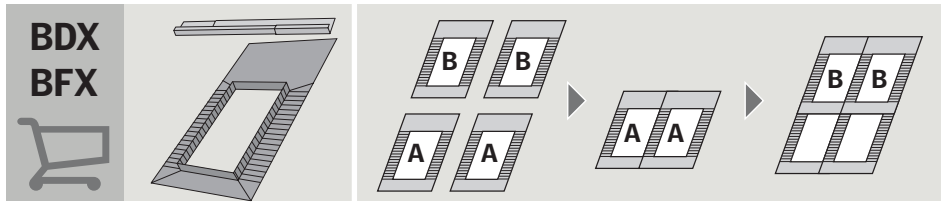

**VELUX®**

**EKN** 

VAS 453669-2025-04

**GPL / GPU / GTL / GTU / GDL**

[www.velux.com](http://www.velux.com)

[velux.com/contact](http://velux.com/contact)

INSTALLATION INSTRUCTIONS FOR FLASHING EKM ©2014, 2025 VELUX GROUP ©VELUX AND THE VELUX LOGO ARE REGISTERED TRADEMARKS USED UNDER LICENCE BY THE VELUX GROUP