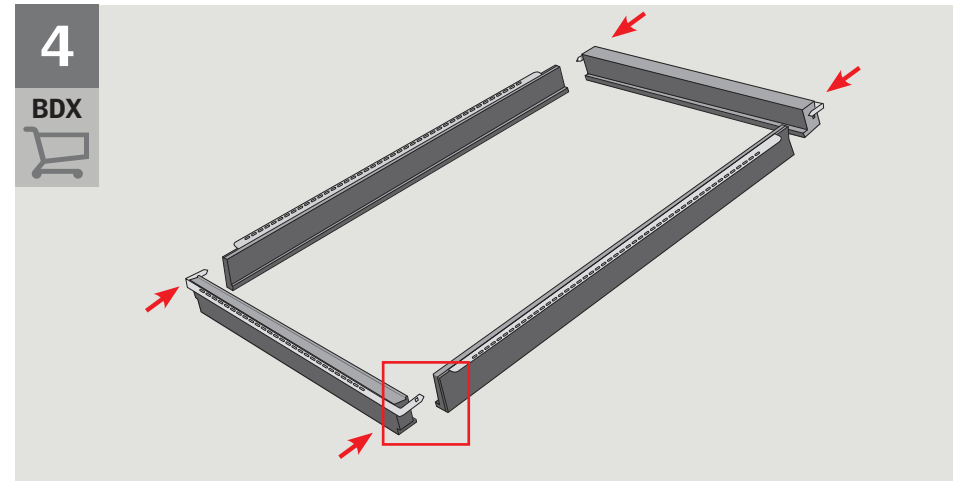

**VELUX®**

**EKN** 

VAS 453669-2025-04

**GPL / GPU / GTL / GTU / GDL**

[www.velux.com](http://www.velux.com)

[velux.com/contact](http://velux.com/contact)

INSTALLATION INSTRUCTIONS FOR FLASHING EKM ©2014, 2025 VELUX GROUP ©VELUX AND THE VELUX LOGO ARE REGISTERED TRADEMARKS USED UNDER LICENCE BY THE VELUX GROUP