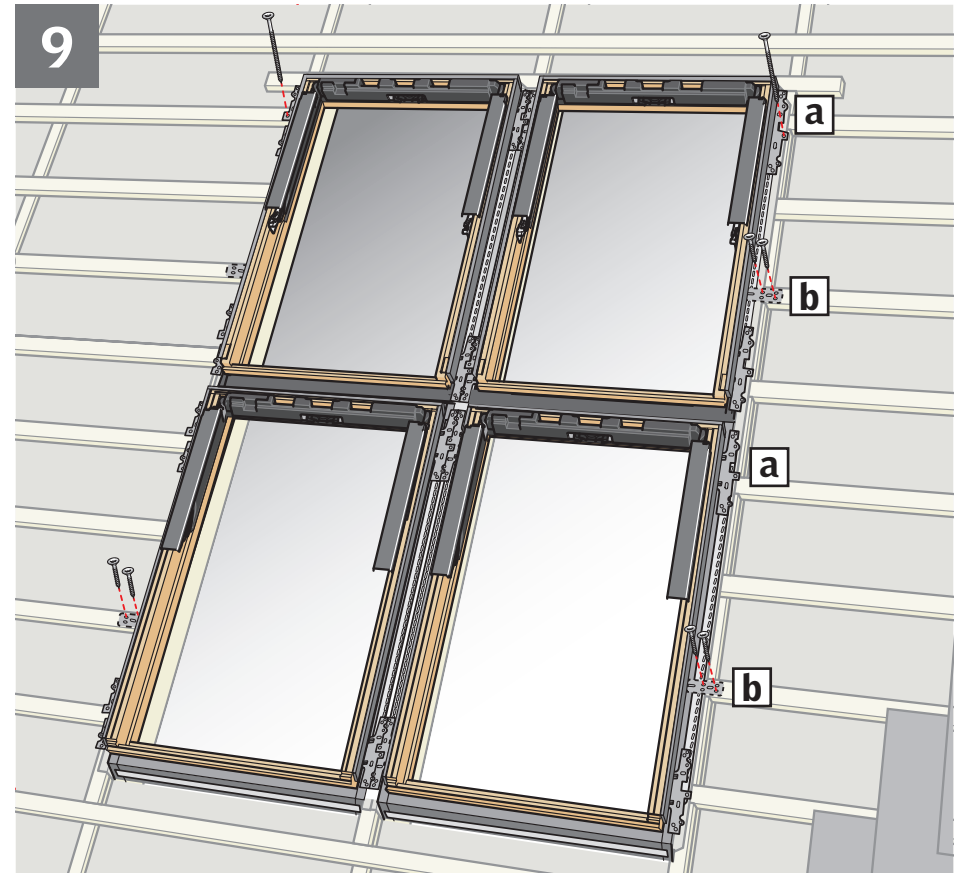

**VELUX®**

**EKN** 

VAS 453669-2025-04

**GPL / GPU / GTL / GTU / GDL**

[www.velux.com](http://www.velux.com)

[velux.com/contact](http://velux.com/contact)

INSTALLATION INSTRUCTIONS FOR FLASHING EKM ©2014, 2025 VELUX GROUP ©VELUX AND THE VELUX LOGO ARE REGISTERED TRADEMARKS USED UNDER LICENCE BY THE VELUX GROUP