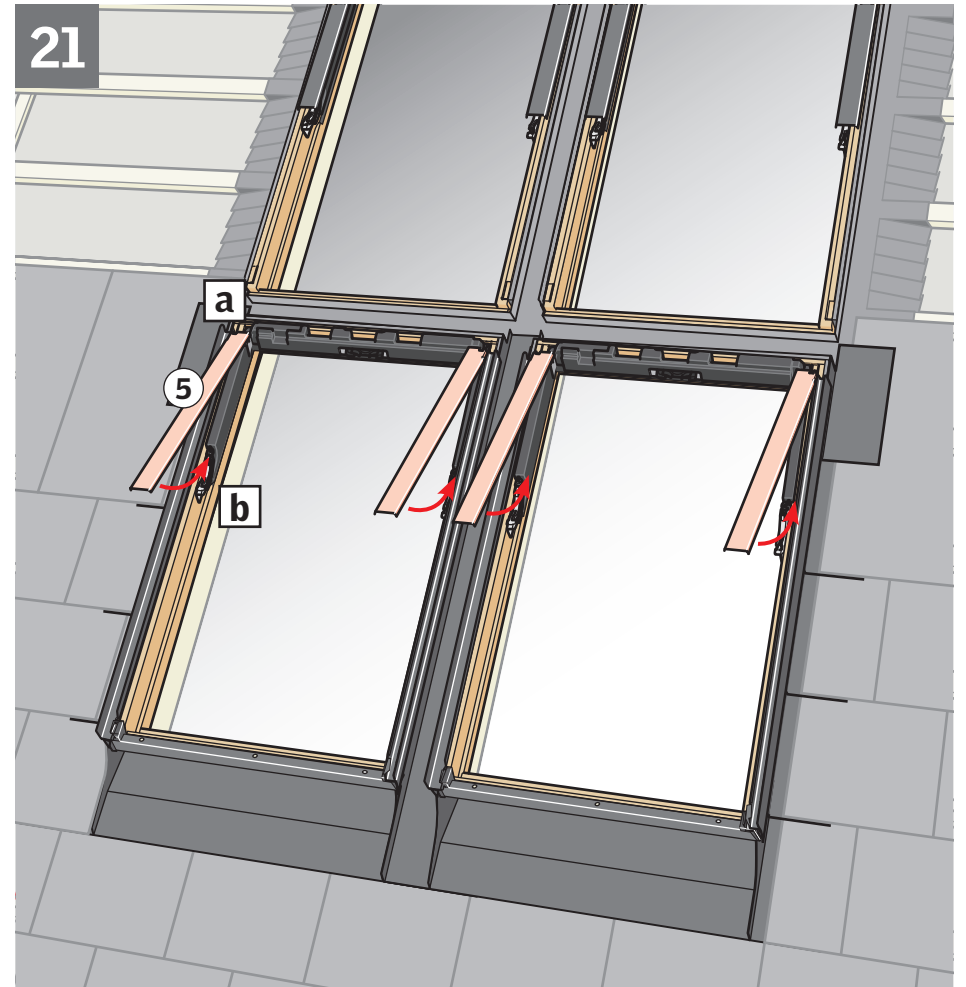

**VELUX®**

**EKN** 

VAS 453669-2025-04

**GPL / GPU / GTL / GTU / GDL**

[www.velux.com](http://www.velux.com)

[velux.com/contact](http://velux.com/contact)

INSTALLATION INSTRUCTIONS FOR FLASHING EKM ©2014, 2025 VELUX GROUP ©VELUX AND THE VELUX LOGO ARE REGISTERED TRADEMARKS USED UNDER LICENCE BY THE VELUX GROUP