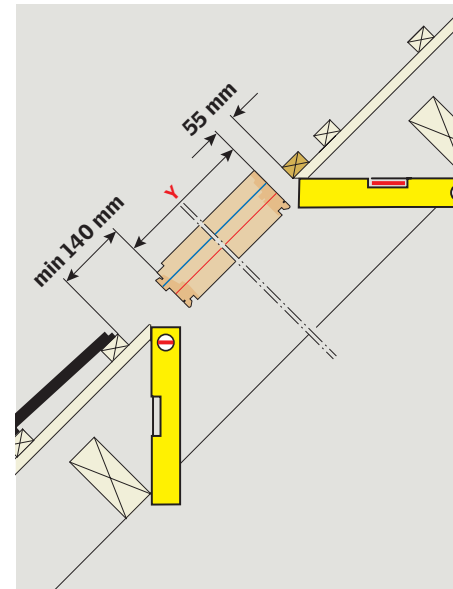

**VELUX®**

**EKN** 

VAS 453669-2025-04

**GPL / GPU / GTL / GTU / GDL**

[www.velux.com](http://www.velux.com)

[velux.com/contact](http://velux.com/contact)

INSTALLATION INSTRUCTIONS FOR FLASHING EKM ©2014, 2025 VELUX GROUP ©VELUX AND THE VELUX LOGO ARE REGISTERED TRADEMARKS USED UNDER LICENCE BY THE VELUX GROUP