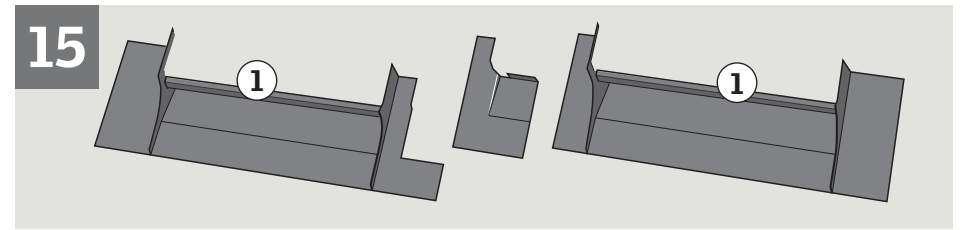

**VELUX®**

**EKN** 

VAS 453669-2025-04

**GPL / GPU / GTL / GTU / GDL**

[www.velux.com](http://www.velux.com)

[velux.com/contact](http://velux.com/contact)

INSTALLATION INSTRUCTIONS FOR FLASHING EKM ©2014, 2025 VELUX GROUP ©VELUX AND THE VELUX LOGO ARE REGISTERED TRADEMARKS USED UNDER LICENCE BY THE VELUX GROUP