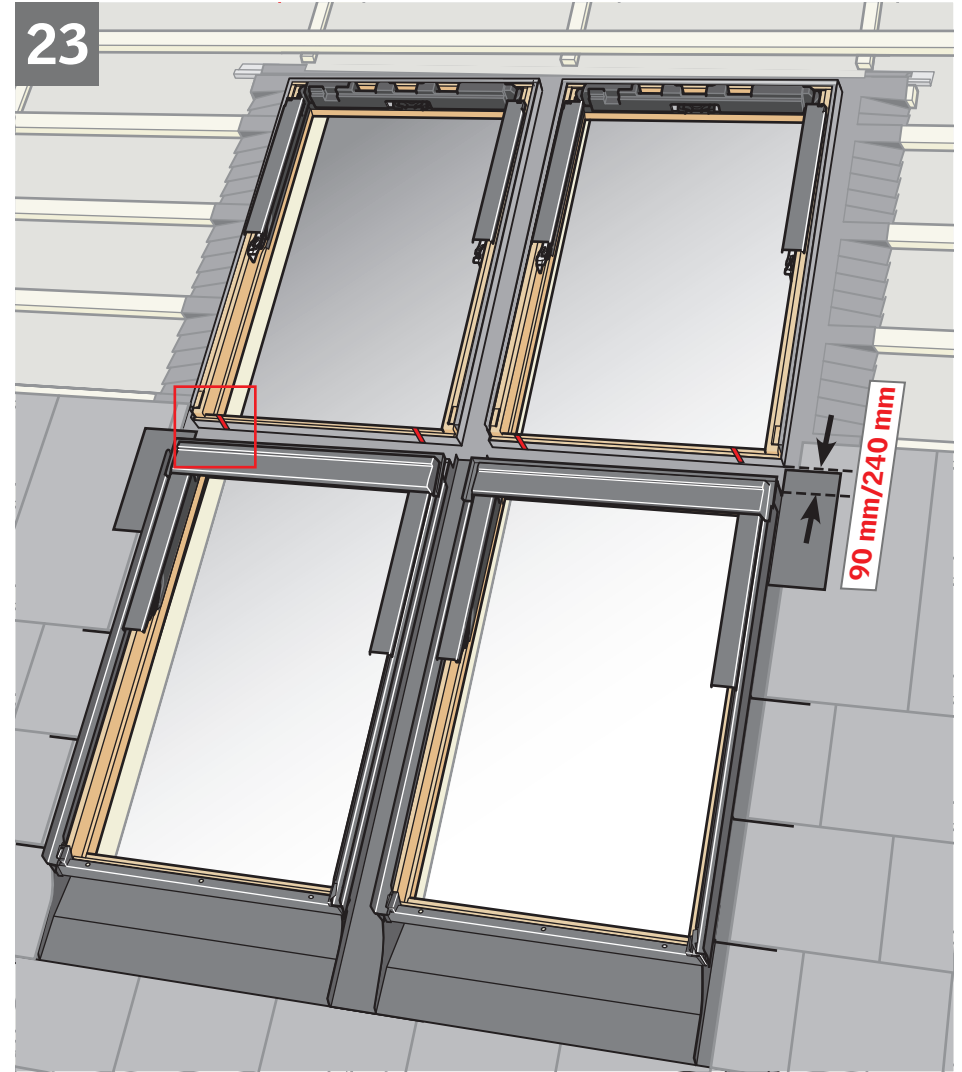

**VELUX®**

**EKN** 

VAS 453669-2025-04

**GPL / GPU / GTL / GTU / GDL**

[www.velux.com](http://www.velux.com)

[velux.com/contact](http://velux.com/contact)

INSTALLATION INSTRUCTIONS FOR FLASHING EKM ©2014, 2025 VELUX GROUP ©VELUX AND THE VELUX LOGO ARE REGISTERED TRADEMARKS USED UNDER LICENCE BY THE VELUX GROUP