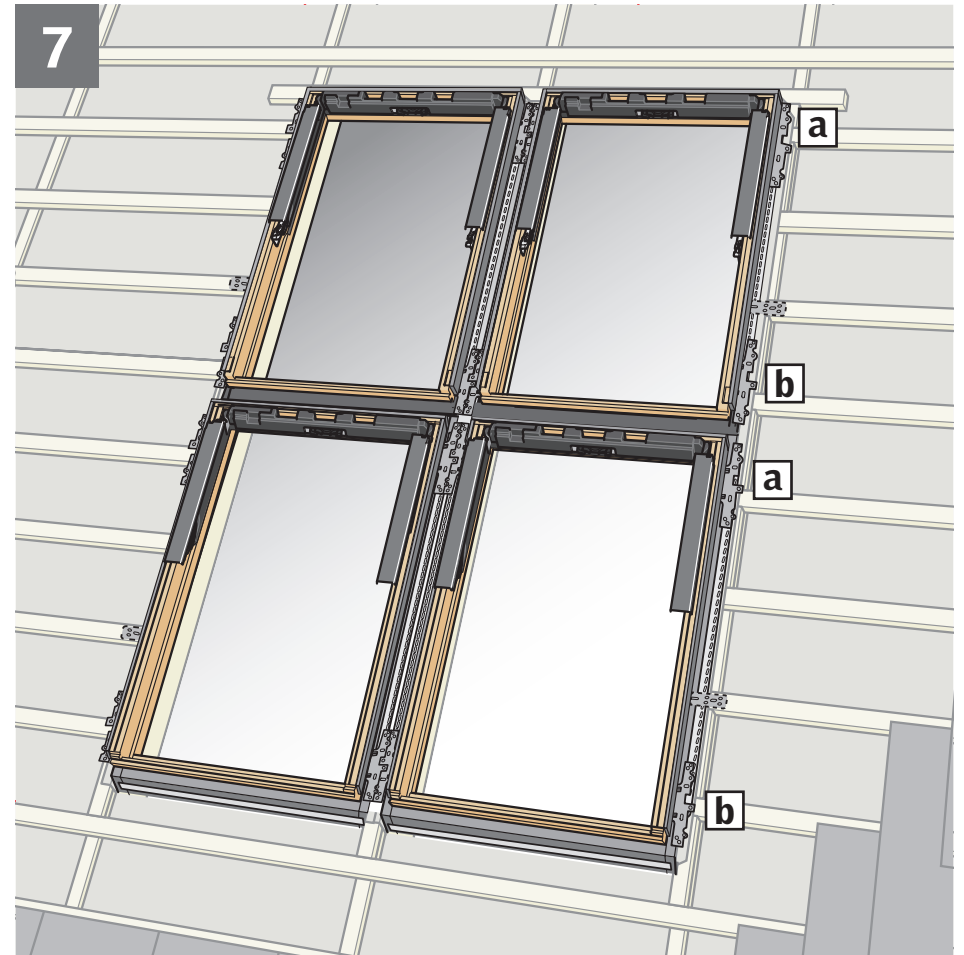

**VELUX®**

**EKN** 

VAS 453669-2025-04

**GPL / GPU / GTL / GTU / GDL**

[www.velux.com](http://www.velux.com)

[velux.com/contact](http://velux.com/contact)

INSTALLATION INSTRUCTIONS FOR FLASHING EKM ©2014, 2025 VELUX GROUP ©VELUX AND THE VELUX LOGO ARE REGISTERED TRADEMARKS USED UNDER LICENCE BY THE VELUX GROUP