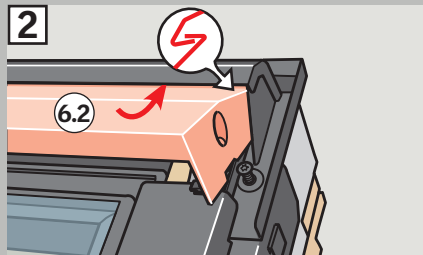

**VELUX®**

**EKN** 

VAS 453669-2025-04

**GPL / GPU / GTL / GTU / GDL**

[www.velux.com](http://www.velux.com)

[velux.com/contact](http://velux.com/contact)

INSTALLATION INSTRUCTIONS FOR FLASHING EKM ©2014, 2025 VELUX GROUP ©VELUX AND THE VELUX LOGO ARE REGISTERED TRADEMARKS USED UNDER LICENCE BY THE VELUX GROUP