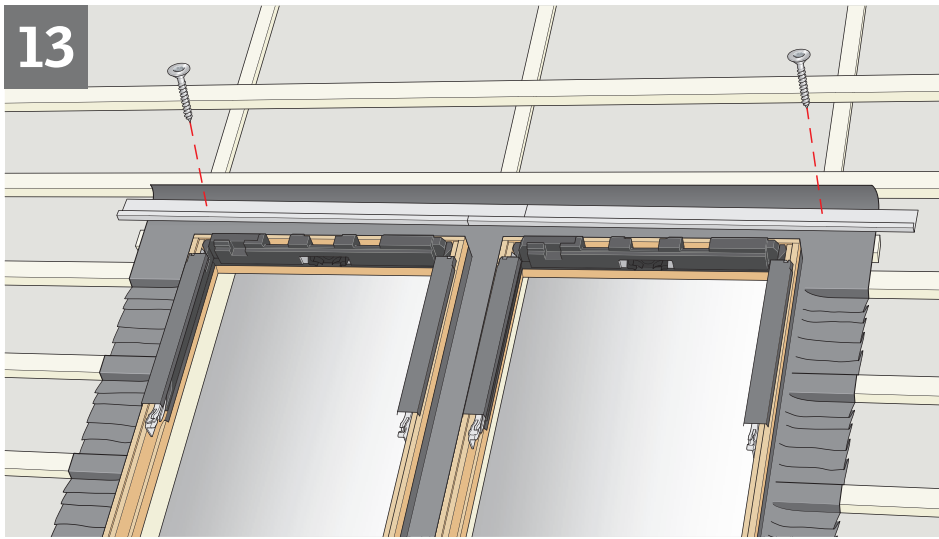

**VELUX®**

**EKN** 

VAS 453669-2025-04

**GPL / GPU / GTL / GTU / GDL**

[www.velux.com](http://www.velux.com)

[velux.com/contact](http://velux.com/contact)

INSTALLATION INSTRUCTIONS FOR FLASHING EKM ©2014, 2025 VELUX GROUP ©VELUX AND THE VELUX LOGO ARE REGISTERED TRADEMARKS USED UNDER LICENCE BY THE VELUX GROUP