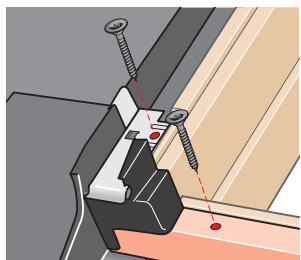

**VELUX®**

**EKN** 

VAS 453669-2025-04

**GPL / GPU / GTL / GTU / GDL**

[www.velux.com](http://www.velux.com)

[velux.com/contact](http://velux.com/contact)

INSTALLATION INSTRUCTIONS FOR FLASHING EKM ©2014, 2025 VELUX GROUP ©VELUX AND THE VELUX LOGO ARE REGISTERED TRADEMARKS USED UNDER LICENCE BY THE VELUX GROUP