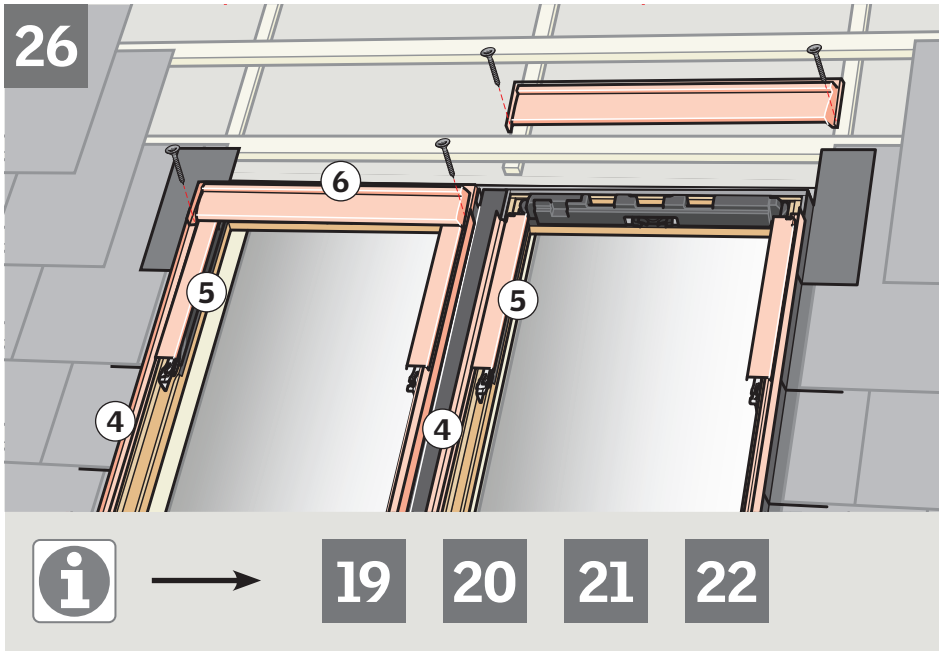

**VELUX®**

**EKN** 

VAS 453669-2025-04

**GPL / GPU / GTL / GTU / GDL**

[www.velux.com](http://www.velux.com)

[velux.com/contact](http://velux.com/contact)

INSTALLATION INSTRUCTIONS FOR FLASHING EKM ©2014, 2025 VELUX GROUP ©VELUX AND THE VELUX LOGO ARE REGISTERED TRADEMARKS USED UNDER LICENCE BY THE VELUX GROUP