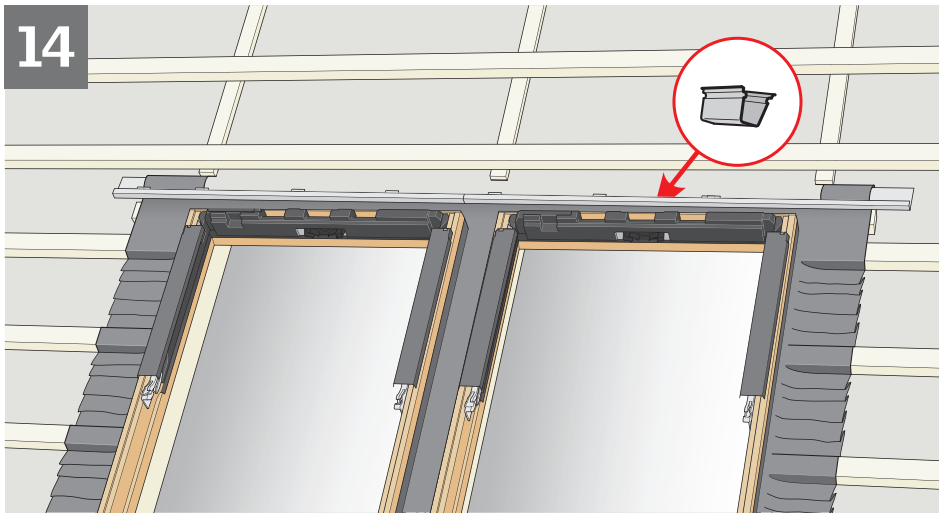

**VELUX®**

**EKN** 

VAS 453669-2025-04

**GPL / GPU / GTL / GTU / GDL**

[www.velux.com](http://www.velux.com)

[velux.com/contact](http://velux.com/contact)

INSTALLATION INSTRUCTIONS FOR FLASHING EKM ©2014, 2025 VELUX GROUP ©VELUX AND THE VELUX LOGO ARE REGISTERED TRADEMARKS USED UNDER LICENCE BY THE VELUX GROUP