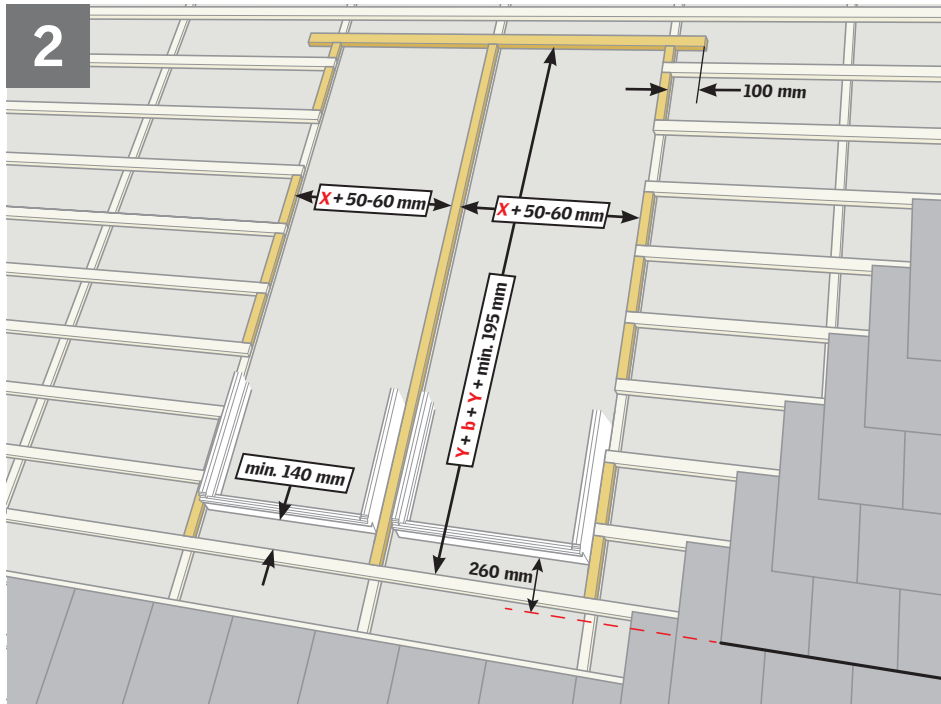

**VELUX®**

**EKN** 

VAS 453669-2025-04

**GPL / GPU / GTL / GTU / GDL**

[www.velux.com](http://www.velux.com)

[velux.com/contact](http://velux.com/contact)

INSTALLATION INSTRUCTIONS FOR FLASHING EKM ©2014, 2025 VELUX GROUP ©VELUX AND THE VELUX LOGO ARE REGISTERED TRADEMARKS USED UNDER LICENCE BY THE VELUX GROUP