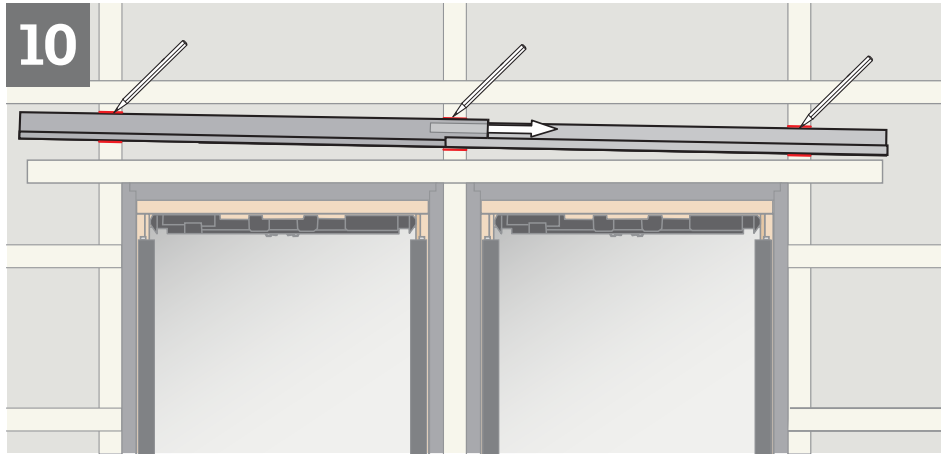

**VELUX®**

**EKN** 

VAS 453669-2025-04

**GPL / GPU / GTL / GTU / GDL**

[www.velux.com](http://www.velux.com)

[velux.com/contact](http://velux.com/contact)

INSTALLATION INSTRUCTIONS FOR FLASHING EKM ©2014, 2025 VELUX GROUP ©VELUX AND THE VELUX LOGO ARE REGISTERED TRADEMARKS USED UNDER LICENCE BY THE VELUX GROUP