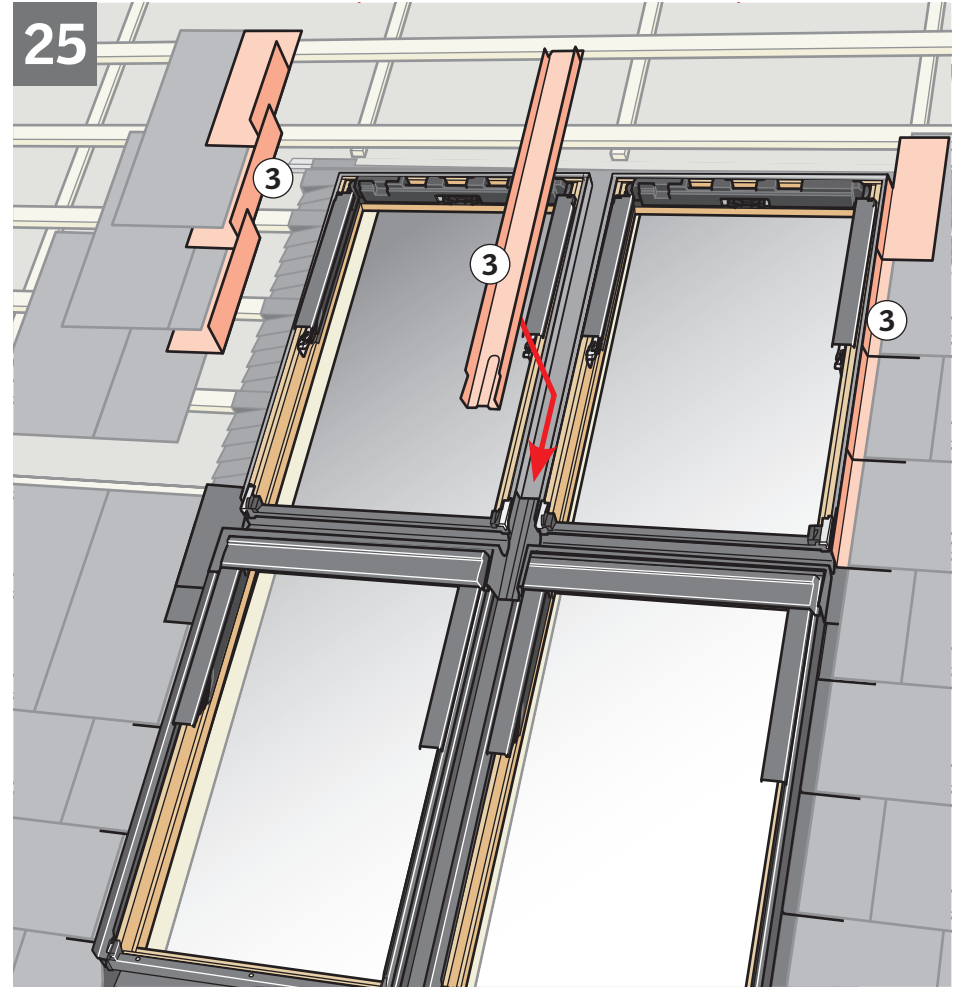

**VELUX®**

**EKN** 

VAS 453669-2025-04

**GPL / GPU / GTL / GTU / GDL**

[www.velux.com](http://www.velux.com)

[velux.com/contact](http://velux.com/contact)

INSTALLATION INSTRUCTIONS FOR FLASHING EKM ©2014, 2025 VELUX GROUP ©VELUX AND THE VELUX LOGO ARE REGISTERED TRADEMARKS USED UNDER LICENCE BY THE VELUX GROUP