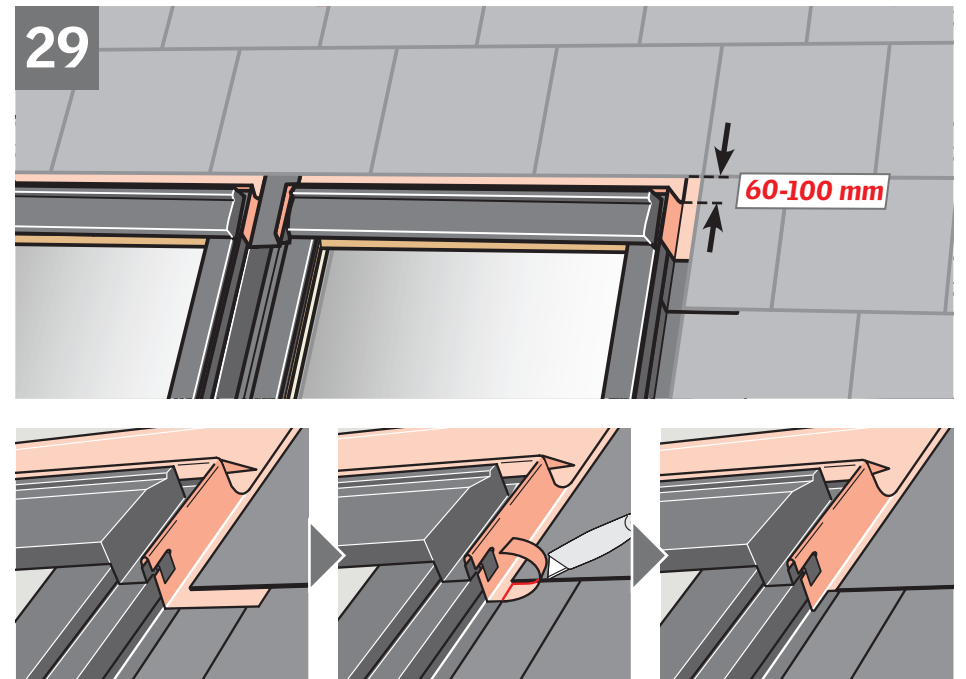

**VELUX®**

**EKN** 

VAS 453669-2025-04

**GPL / GPU / GTL / GTU / GDL**

[www.velux.com](http://www.velux.com)

[velux.com/contact](http://velux.com/contact)

INSTALLATION INSTRUCTIONS FOR FLASHING EKM ©2014, 2025 VELUX GROUP ©VELUX AND THE VELUX LOGO ARE REGISTERED TRADEMARKS USED UNDER LICENCE BY THE VELUX GROUP