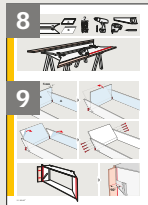

LSB/LSC/LSD 2021/2031 + EBY/EKY

+

109 mm

89 mm

68 mm

EBY W35

VELUX

VELUX