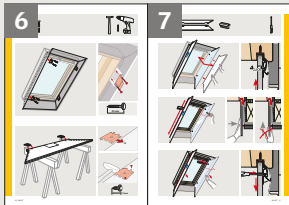

LSB/LSC/LSD 2021/2031 + EBY/EKY

+

109 mm

89 mm

68 mm

EBY W35

VELUX

VELUX