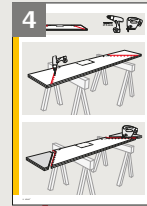

LSB/LSC/LSD 2021/2031 + EBY/EKY

+

109 mm

89 mm

68 mm

EBY W35

VELUX

VELUX