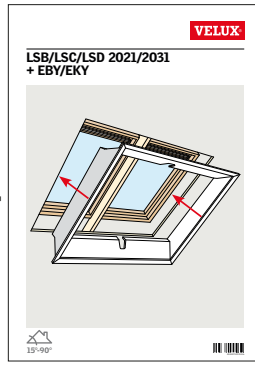

LSB/LSC/LSD 2021/2031 + EBY/EKY

+

109 mm

89 mm

68 mm

EBY W35

VELUX

VELUX