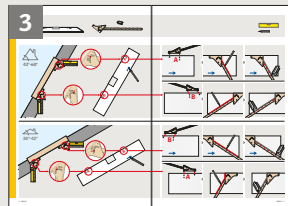

LSB/LSC/LSD 2021/2031 + EBY/EKY

+

109 mm

89 mm

68 mm

EBY W35

VELUX

VELUX