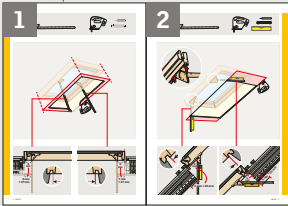

LSB/LSC/LSD 2021/2031 + EBY/EKY

+

109 mm

89 mm

68 mm

EBY W35

VELUX

VELUX