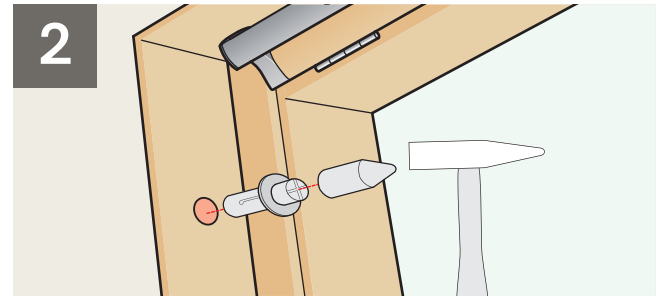

ZOZ 159K

VELUX®

Made in Denmark by VELUX

VAS 453252-2026-06

VELUX®

www.velux.com

velux.com/contact

INSTALLATION INSTRUCTIONS FOR ZOZ 159K. ©2012, 2026 VELUX GROUP
©VELUX AND THE VELUX LOGO ARE REGISTERED TRADEMARKS USED UNDER LICENCE BY THE VELUX GROUP