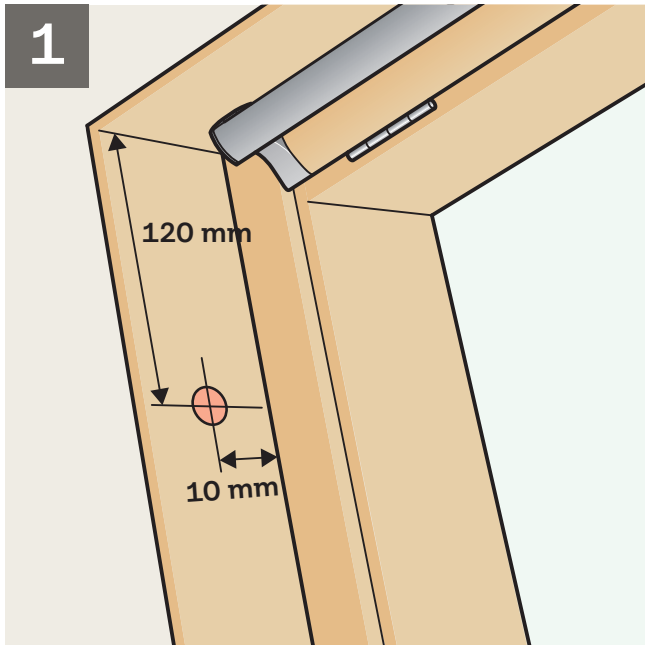

ZOZ 159K

VELUX®

Made in Denmark by VELUX

VAS 453252-2026-06

VELUX®

www.velux.com

velux.com/contact

INSTALLATION INSTRUCTIONS FOR ZOZ 159K. ©2012, 2026 VELUX GROUP
©VELUX AND THE VELUX LOGO ARE REGISTERED TRADEMARKS USED UNDER LICENCE BY THE VELUX GROUP