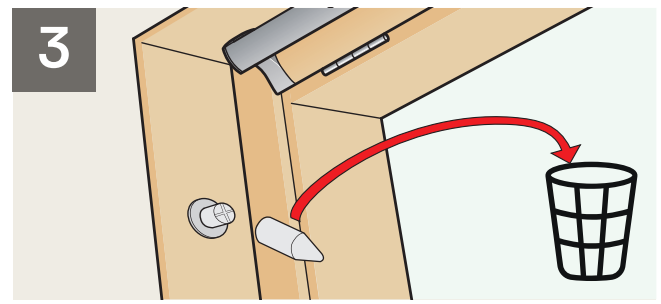

ZOZ 159K

VELUX®

Made in Denmark by VELUX

VAS 453252-2026-06

VELUX®

www.velux.com

velux.com/contact

INSTALLATION INSTRUCTIONS FOR ZOZ 159K. ©2012, 2026 VELUX GROUP
©VELUX AND THE VELUX LOGO ARE REGISTERED TRADEMARKS USED UNDER LICENCE BY THE VELUX GROUP