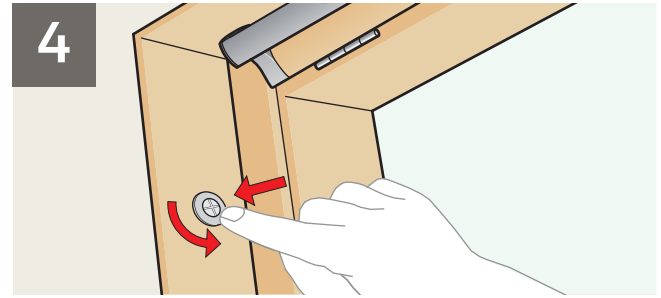

ZOZ 159K

VELUX®

Made in Denmark by VELUX

VAS 453252-2026-06

VELUX®

www.velux.com

velux.com/contact

INSTALLATION INSTRUCTIONS FOR ZOZ 159K. ©2012, 2026 VELUX GROUP
©VELUX AND THE VELUX LOGO ARE REGISTERED TRADEMARKS USED UNDER LICENCE BY THE VELUX GROUP