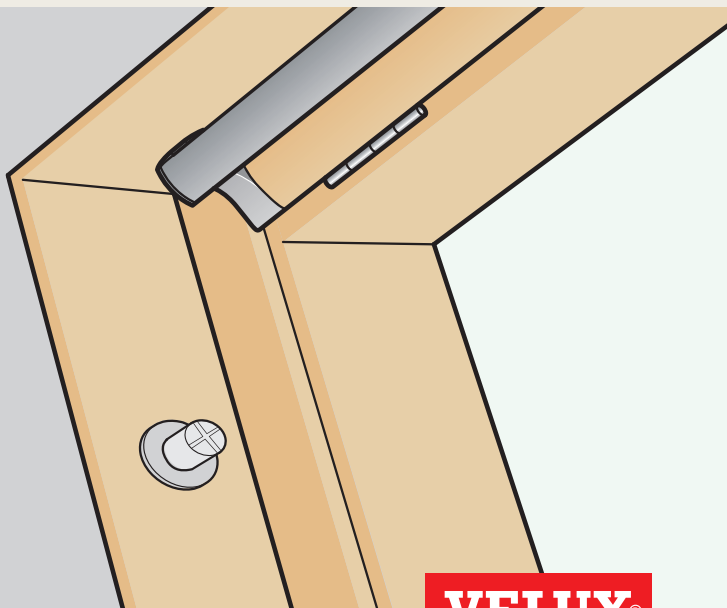

ZOZ 159K

VELUX®

Made in Denmark by VELUX

VAS 453252-2026-06

VELUX®

www.velux.com

velux.com/contact

INSTALLATION INSTRUCTIONS FOR ZOZ 159K. ©2012, 2026 VELUX GROUP
©VELUX AND THE VELUX LOGO ARE REGISTERED TRADEMARKS USED UNDER LICENCE BY THE VELUX GROUP