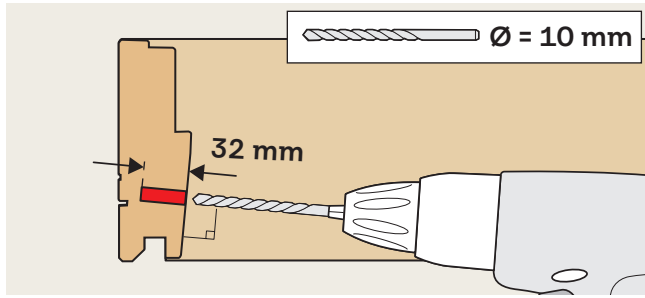

ZOZ 159K

VELUX®

Made in Denmark by VELUX

VAS 453252-2026-06

VELUX®

www.velux.com

velux.com/contact

INSTALLATION INSTRUCTIONS FOR ZOZ 159K. ©2012, 2026 VELUX GROUP
©VELUX AND THE VELUX LOGO ARE REGISTERED TRADEMARKS USED UNDER LICENCE BY THE VELUX GROUP