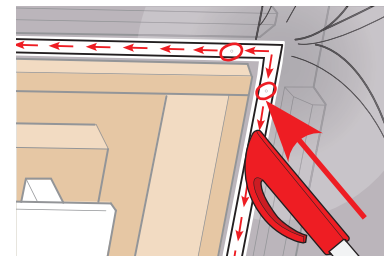

# BBX W34

<b>CE</b> 13	
EN 13984:2013 Notified body: 0402, 0845	
<b>BBX</b>	
Flexible sheet for waterproofing	
Reaction to fire:	Class E
Water vapour resistance:	Sd= 80 m
Watertightness:	Pass
VELUX A/S Ådalsvej 99 DK-2970 Hørsholm www.velux.com/ce	