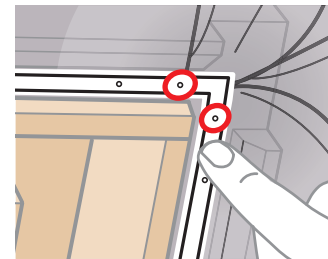

# BBX W34

<b>CE</b> 13	
EN 13984:2013 Notified body: 0402, 0845	
<b>BBX</b>	
Flexible sheet for waterproofing	
Reaction to fire:	Class E
Water vapour resistance:	Sd= 80 m
Watertightness:	Pass
VELUX A/S Ådalsvej 99 DK-2970 Hørsholm www.velux.com/ce	