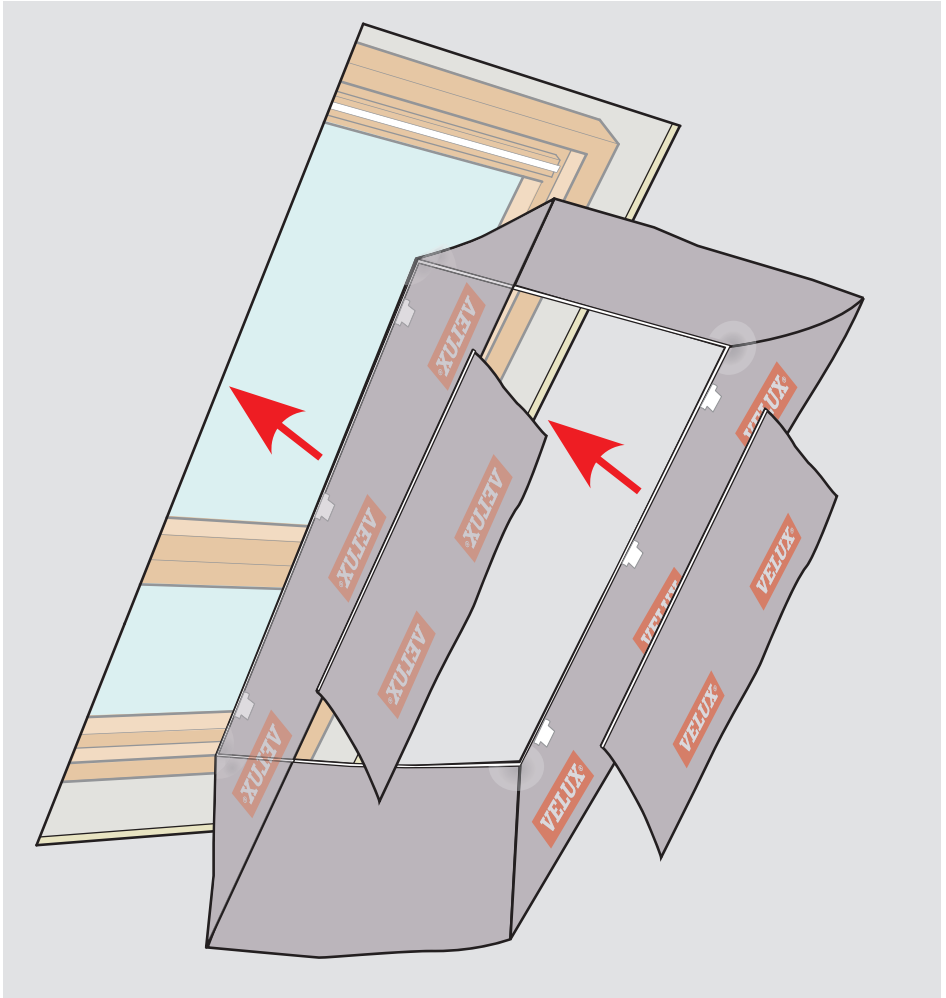

# BBX W34

<b>CE</b> 13	
EN 13984:2013 Notified body: 0402, 0845	
<b>BBX</b>	
Flexible sheet for waterproofing	
Reaction to fire:	Class E
Water vapour resistance:	Sd= 80 m
Watertightness:	Pass
VELUX A/S Ådalsvej 99 DK-2970 Hørsholm www.velux.com/ce	