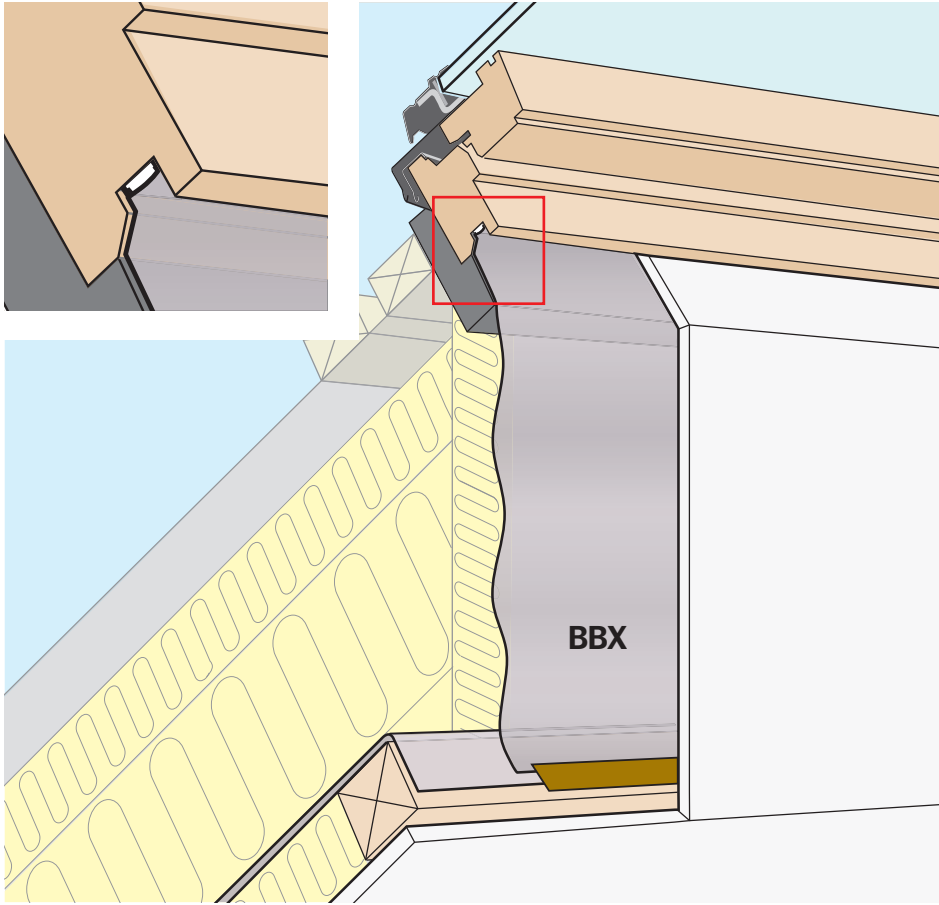

# BBX W34

<b>CE</b> 13	
EN 13984:2013 Notified body: 0402, 0845	
<b>BBX</b>	
Flexible sheet for waterproofing	
Reaction to fire:	Class E
Water vapour resistance:	Sd= 80 m
Watertightness:	Pass
VELUX A/S Ådalsvej 99 DK-2970 Hørsholm www.velux.com/ce	