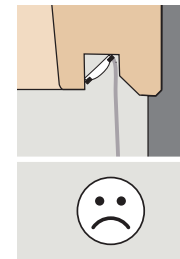

# BBX W34

<b>CE</b> 13	
EN 13984:2013 Notified body: 0402, 0845	
<b>BBX</b>	
Flexible sheet for waterproofing	
Reaction to fire:	Class E
Water vapour resistance:	Sd= 80 m
Watertightness:	Pass
VELUX A/S Ådalsvej 99 DK-2970 Hørsholm www.velux.com/ce	