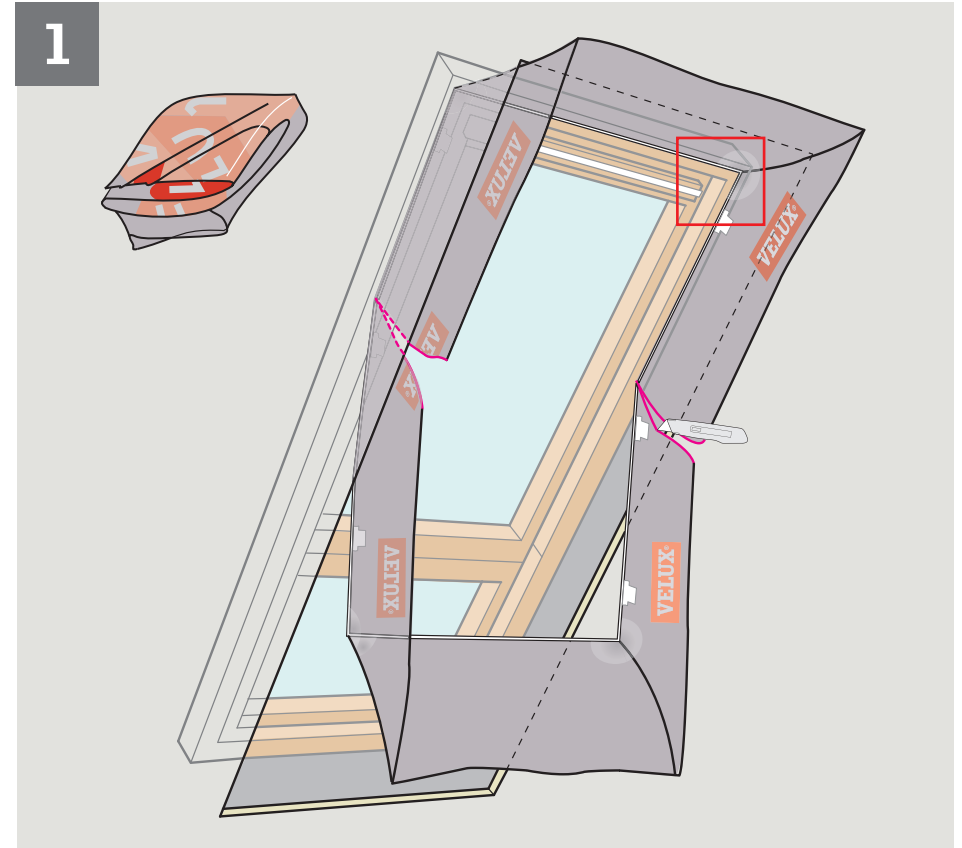

# BBX W34

<b>CE</b> 13	
EN 13984:2013 Notified body: 0402, 0845	
<b>BBX</b>	
Flexible sheet for waterproofing	
Reaction to fire:	Class E
Water vapour resistance:	Sd= 80 m
Watertightness:	Pass
VELUX A/S Ådalsvej 99 DK-2970 Hørsholm www.velux.com/ce	