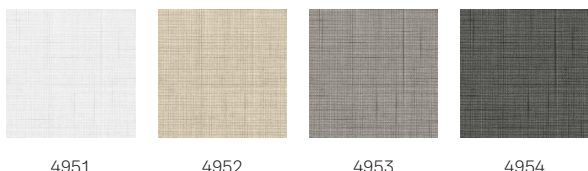

# VELUX translucent roller blind RFY

**VELUX®**

The VELUX translucent roller blind delivers flexible control of incoming daylight. It is primarily made from recycled materials which reduces its carbon footprint compared with other collections – making it more natural by design. The stepless design allows you to raise or lower the blind to where you want in order to match your personal need for incoming daylight or privacy in rooms where total blackout is not needed. VELUX translucent roller blinds with white side rails fit perfectly with your white VELUX roof windows. The cloth comes in four different nature-inspired colours that bring peace and tranquility directly into your home.

## Colours and patterns

---

VELUX interior blinds are available in a wide range of colours and designs. However, a few blind variants are only available in a limited range of colours. Each colour and design option has a unique code. Add the code of your choice to the relevant blind type when ordering your products.