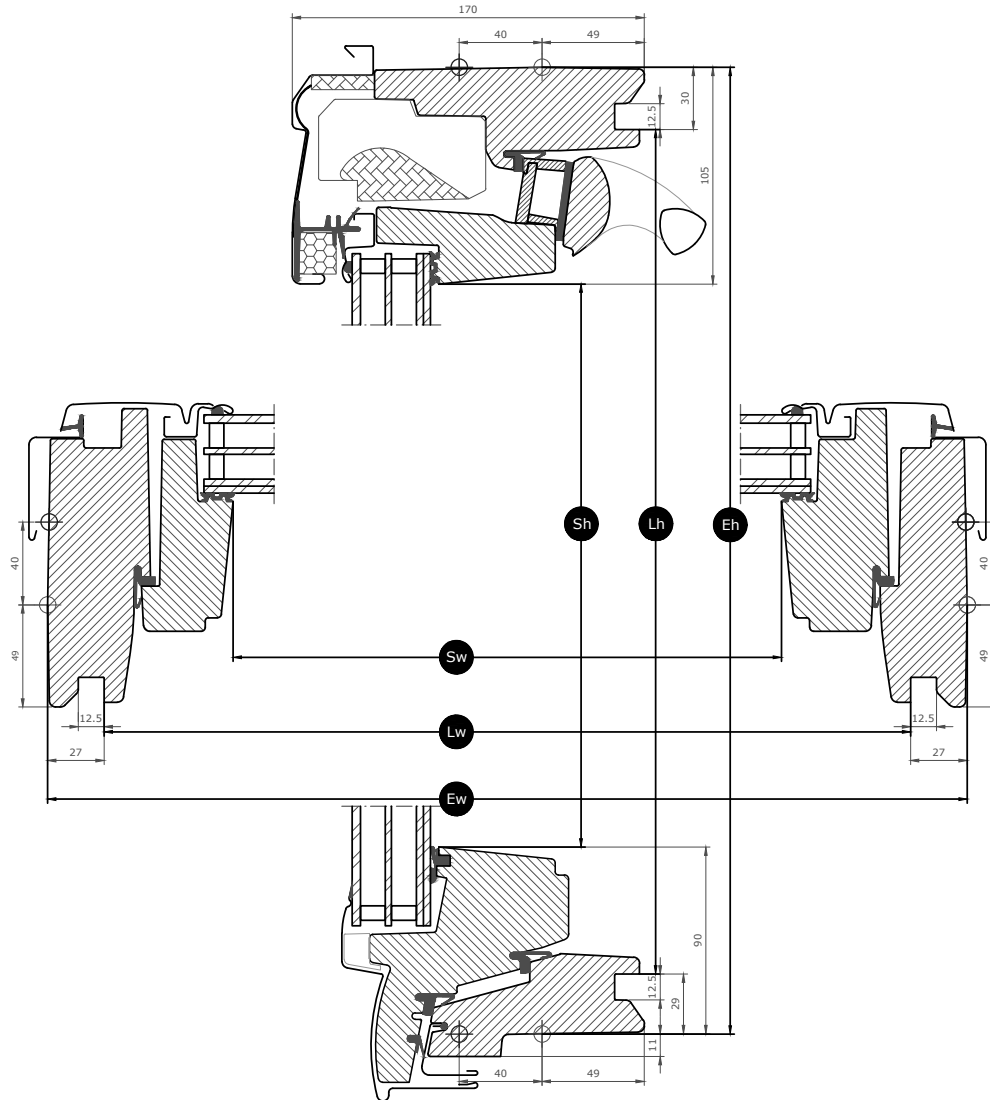

Application guidance

The window can be installed in roof pitches between 15° and 90° to the horizontal.

Manually top-operated, centre-pivot roof windows make it possible to place furniture directly below the window without obstructing the window's operation. We recommend an installation height that allows for a clear sight line to the outside from both a standing and seated position. Please note that the optimum window height depends on the roof pitch.

Available sizes and daylight area

	550 mm	660 mm	780 mm	942 mm	1140 mm	1340 mm
778 mm	GGU CK02 (0.22) [0.26]					
978 mm	GGU CK04 (0.29) [0.34]	GGU FK04 (0.38) [0.43]	GGU MK04 (0.47) [0.53]			GGU UK04 (0.91) [0.98]
1178 mm	GGU CK06 (0.37) [0.43]	GGU FK06 (0.47) [0.54]	GGU MK06 (0.59) [0.66]	GGU PK06 (0.75) [0.83]	GGU SK06 (0.95) [1.03]	
1398 mm		GGU FK08 (0.58) [0.66]	GGU MK08 (0.72) [0.81]	GGU PK08 (0.92) [1.01]	GGU SK08 (1.16) [1.25]	GGU UK08 (1.40) [1.54]
1600 mm			GGU MK10 (0.85) [0.94]	GGU PK10 (1.07) [1.17]	GGU SK10 (1.35) [1.46]	GGU UK10 (1.63) [1.80]

All measurements are in mm. () = Effective daylight area, m² [] = Geometric free area, m²

Cross section dimensions

Please note that the view of the cross section is from bottom to top.

Width		CK--	FK--	MK--	PK--	SK--	UK--
Sw	Sash aperture width	371	481	601	763	961	1161
Lw	Distance between lining grooves, width	495	605	725	887	1085	1285
Ew	External frame width	550	660	780	942	1140	1340