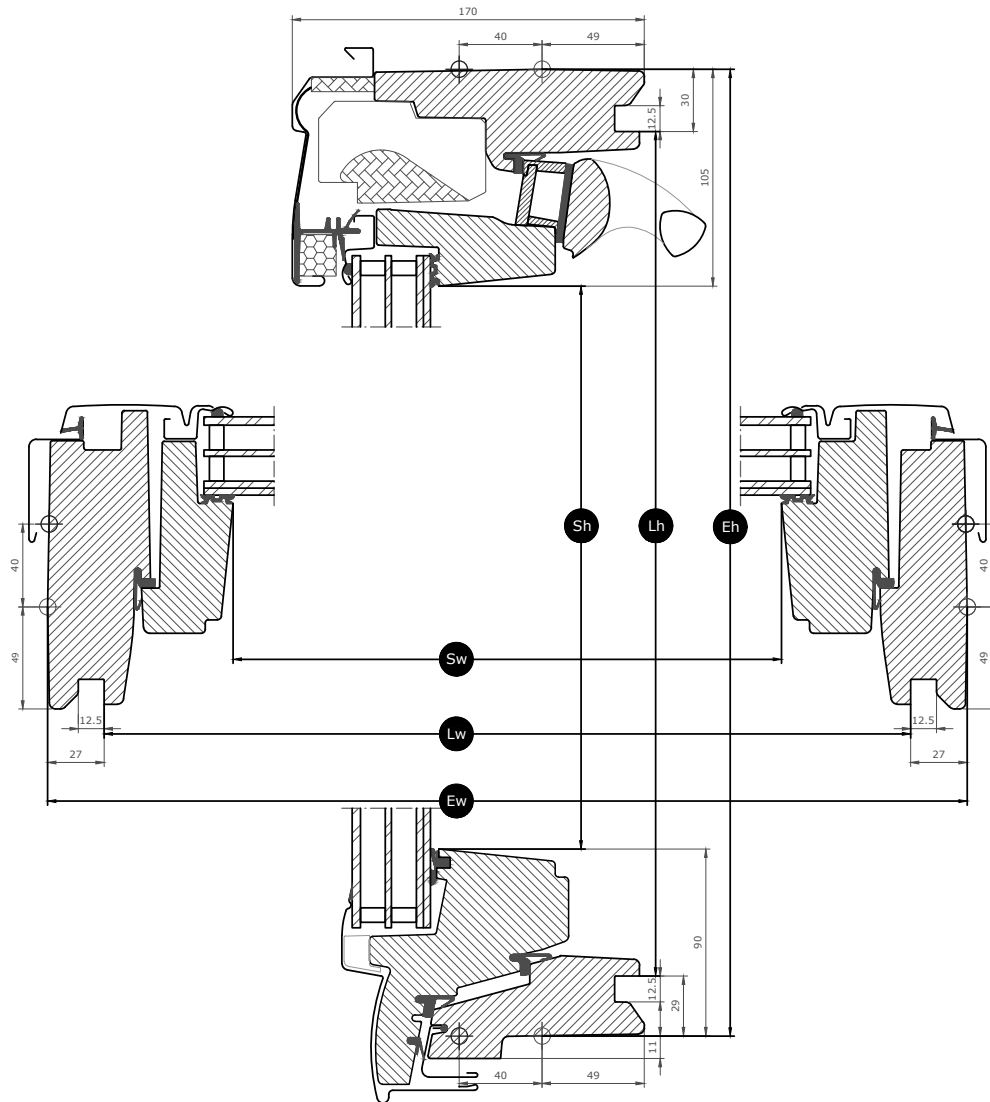

Application guidance

The window can be installed in roof pitches between 15° and 90° to the horizontal.

Manually top-operated, centre-pivot roof windows make it possible to place furniture directly below the window without obstructing the window's operation. We recommend an installation height that allows for a clear sight line to the outside from both a standing and seated position. Please note that the optimum window height depends on the roof pitch.

Available sizes and daylight area

	550 mm	660 mm	780 mm	942 mm	1140 mm	1340 mm
778 mm	GGU CK02 (0.22) [0.26]					
978 mm	GGU CK04 (0.29) [0.34]	GGU FK04 (0.38) [0.43]	GGU MK04 (0.47) [0.53]			GGU UK04 (0.91) [0.98]
1178 mm	GGU CK06 (0.37) [0.43]	GGU FK06 (0.47) [0.54]	GGU MK06 (0.59) [0.66]	GGU PK06 (0.75) [0.83]	GGU SK06 (0.95) [1.03]	
1398 mm		GGU FK08 (0.58) [0.66]	GGU MK08 (0.72) [0.81]	GGU PK08 (0.92) [1.01]	GGU SK08 (1.16) [1.25]	GGU UK08 (1.40) [1.54]
1600 mm			GGU MK10 (0.85) [0.94]	GGU PK10 (1.07) [1.17]	GGU SK10 (1.35) [1.46]	GGU UK10 (1.63) [1.80]

All measurements are in mm. () = Effective daylight area, m² [] = Geometric free area, m²

Cross section dimensions

Please note that the view of the cross section is from bottom to top.

Width		CK--	FK--	MK--	PK--	SK--	UK--
Sw	Sash aperture width	371	481	601	763	961	1161
Lw	Distance between lining grooves, width	495	605	725	887	1085	1285
Ew	External frame width	550	660	780	942	1140	1340