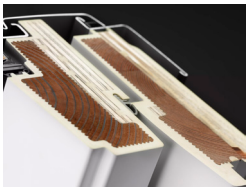

Excellent insulation

High performance insulation materials in the window construction and thermally modified timber core increase the energy efficiency of the window.