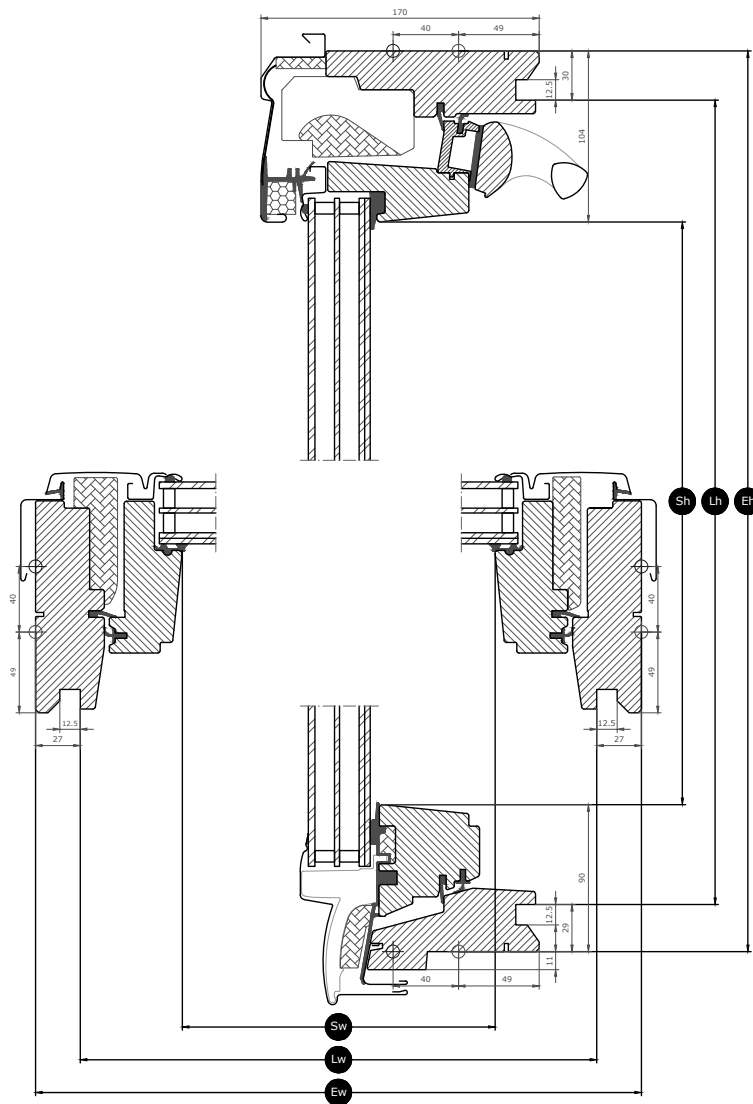

Application guidance

The window can be installed in roof pitches between 15° and 90° to the horizontal.

Manually top-operated, centre-pivot roof windows make it possible to place furniture directly below the window without obstructing the window's operation. We recommend an installation height that allows for a clear sight line to the outside from both a standing and seated position. Please note that the optimum window height depends on the roof pitch.

Available sizes and daylight area

	780 mm
1600	GGL MK10 (0.85) [0.94]

All measurements are in mm. () = Effective daylight area, m² [] = Geometric free area, m²

Cross section dimensions

Please note that the view of the cross section is from bottom to top

Width		MK--
Sw	Sash aperture width	601
Lw	Distance between lining grooves, width	725
Ew	Exterior frame width	780

Height		--10
Sh	Sash aperture height	1406
Lh	Distance between lining grooves, height	1541
Eh	Exterior frame height	1600