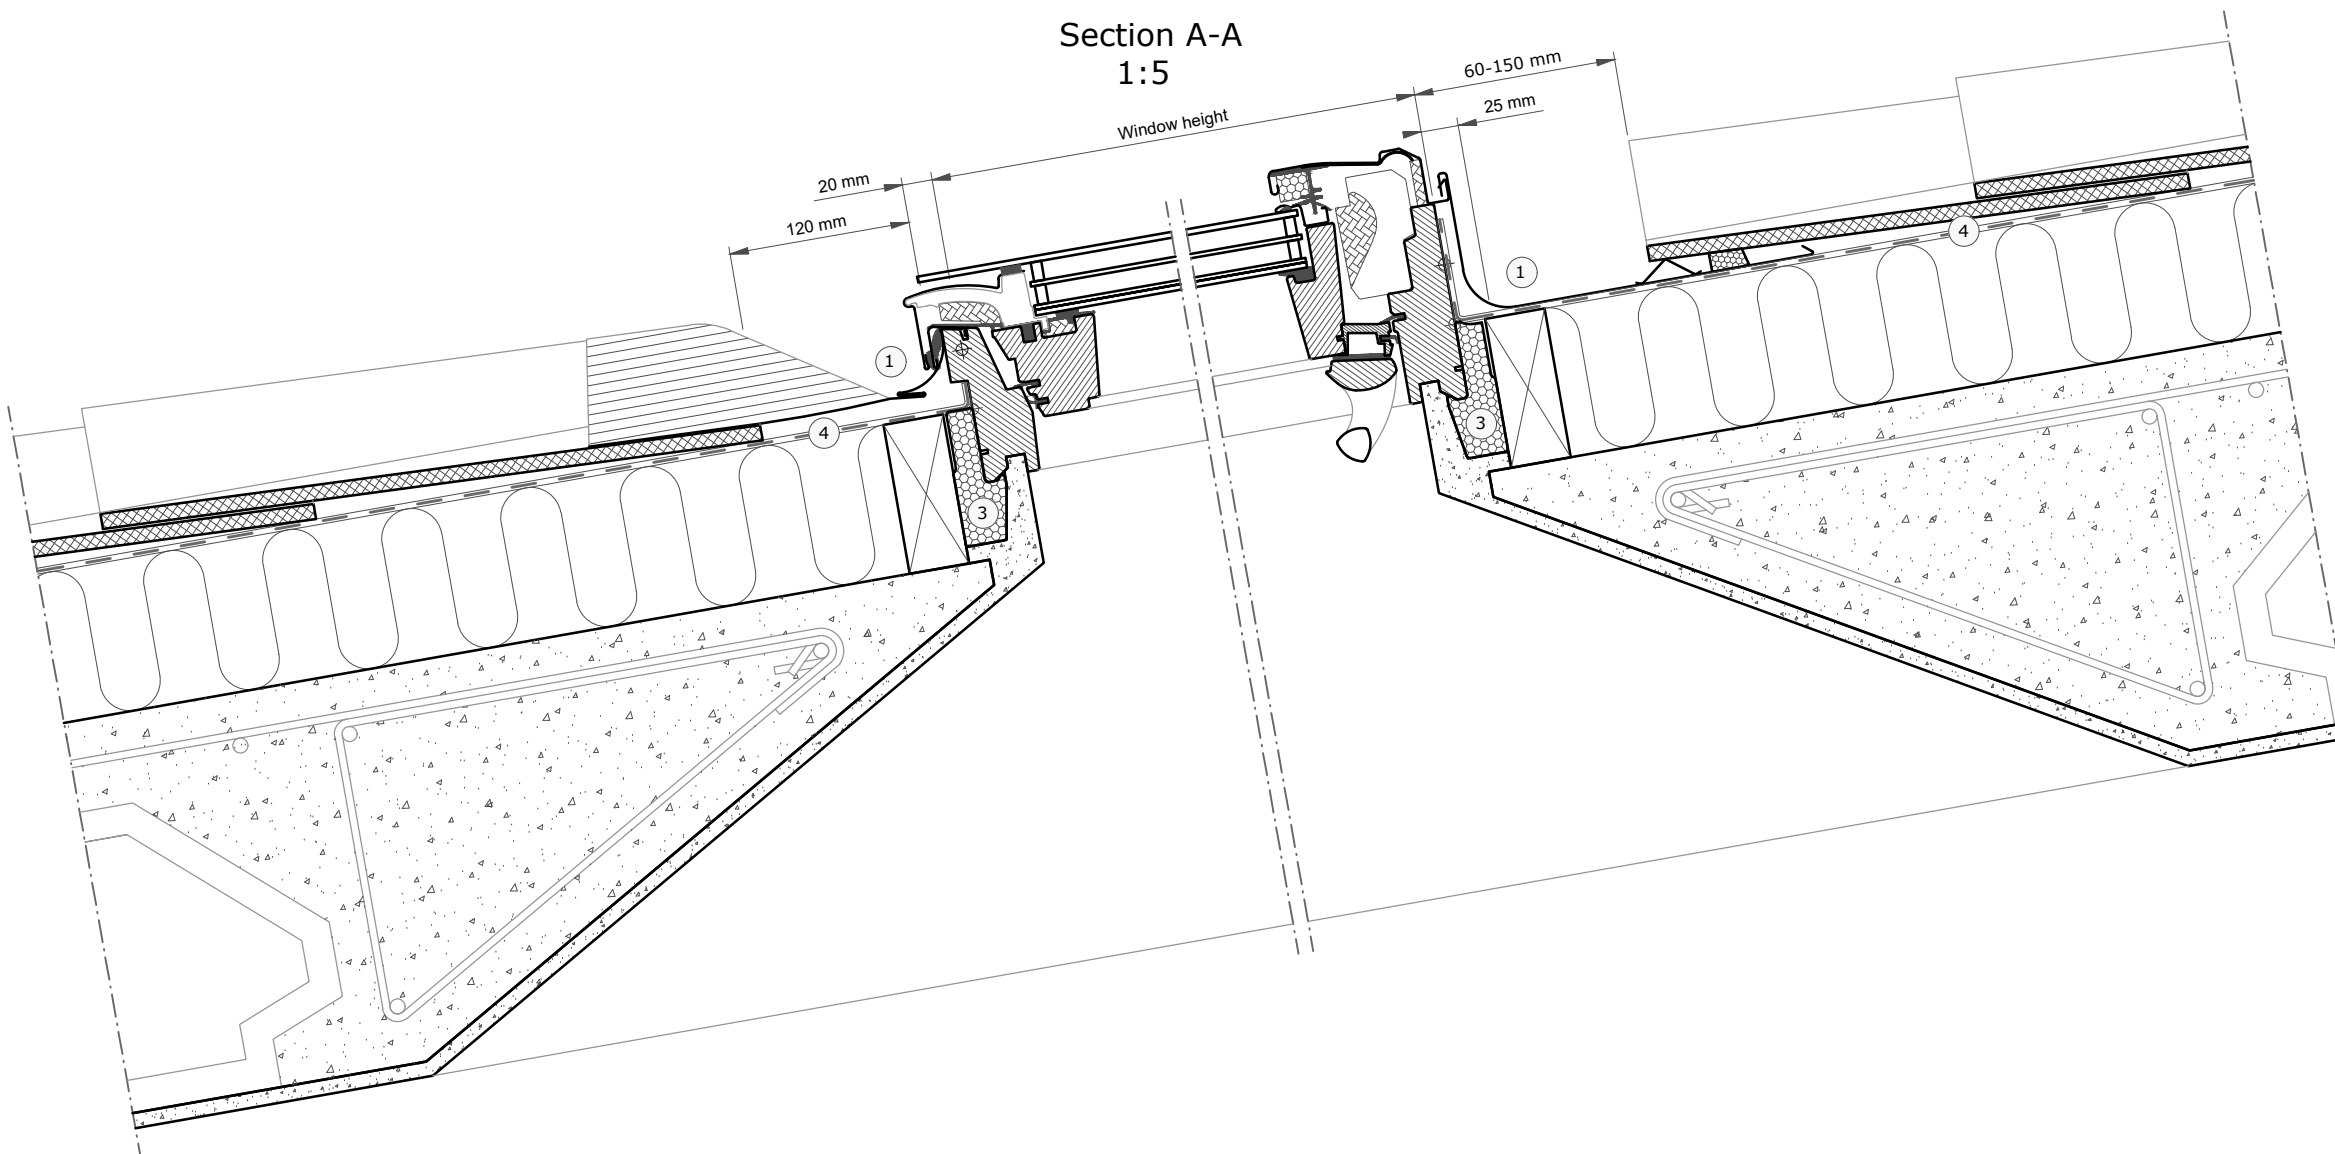

- ① VELUX flashing (EDG 1000U 10°-20°)
- ② VELUX window (GBL 10°-20°)
- ③ VELUX insulation frame (BDX)
- ④ Under felt (Non VELUX)

Roof covering:

**Tiles**  
Max 120 mm

VELUX Products:

**GBL**  
10°-20°

**EDG 1000U**  
10°-20°

**BDX**

VELUX window sizes:

Size	Width (mm)	Size	Height (mm)
CK--	550	-K01	698
MK--	780	-K04	978
PK--	942	-K06	1178
SK--	1140	-K08	1398

© VELUX GROUP ® VELUX, VELUX logo are registered trademarks

<b>VELUX</b>			
File name: EDG-GBL-VAS-113-1021			
Drawing no.:---		SCo:---	
Create date: 21.01.2021	Rev. date:	Format: A3	Scale: 1:5