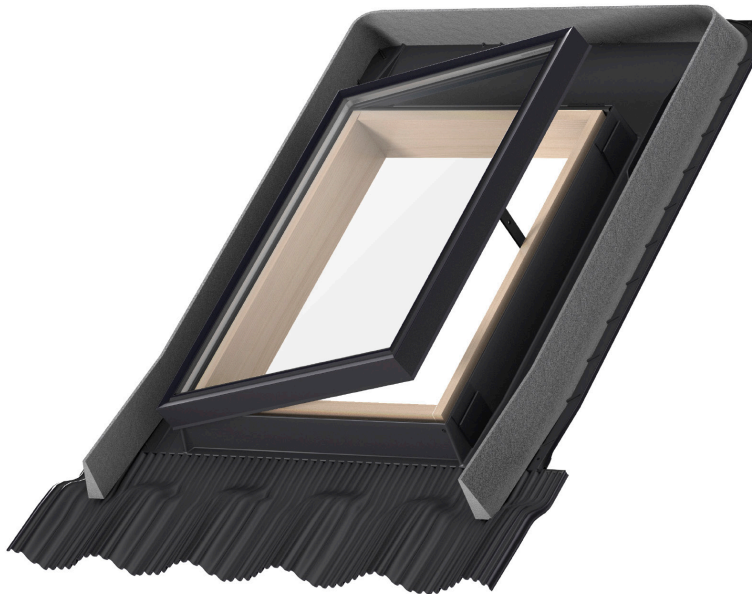

VELUX roof window VLT 025/029/033 1000

VELUX®

Glazing 00H

The window can be installed in roof pitches between 20° and 60°.

VELUX roof window VLT 1000 is designed for use in uninhabited rooms where light and ventilation is needed. Can be mounted either side-hung or top-hung depending on the variant. Side-hung variants can open to the left or right depending on preferred use. Comes with timber frame and integrated metal flashing. Available in five sizes. Sizes 025, 029 and 033 are right-hinged and can be changed to left-hinged.

- Three ventilation positions enable you to secure a constant low-level air flow in uninhabited areas.
- Maintain a nice traditional look with the pine wood frame in natural lacquer.
- Patented opening restrictor securely holds the window open at 90-degrees.
- Opens outwards to the left or the right for easy access to the roof.
- Create a perfect installation with the integrated universal flashing that provides a simple workflow and a watertight connection.
- Enjoy hassle- and maintenance-free use of the roof window thanks to the folded aluminium sash.
- Large assortment to match every need.