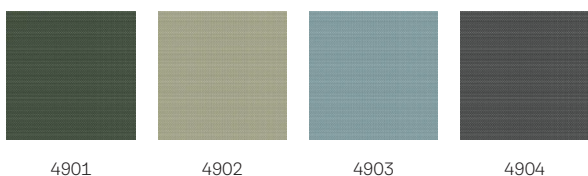

VELUX blackout roller blind DKY

VELUX®

The VELUX blackout roller blind lets you enjoy a good night's sleep by delivering the best blackout effect on the market. The blind creates a light-proof seal for total darkness anytime, day or night. It is primarily made from recycled materials which reduces its carbon footprint compared with other collections – making it more natural by design. The slimline design secures smooth operation and a stylish look. VELUX blackout roller blinds fit perfectly with your VELUX roof windows. The cloth comes in four different nature-inspired colours that bring peace and tranquility directly into your home.

Colours and patterns

VELUX interior blinds are available in a wide range of colours and designs. However, a few blind variants are only available in a limited range of colours. Each colour and design option has a unique code. Add the code of your choice to the relevant blind type when ordering your products.