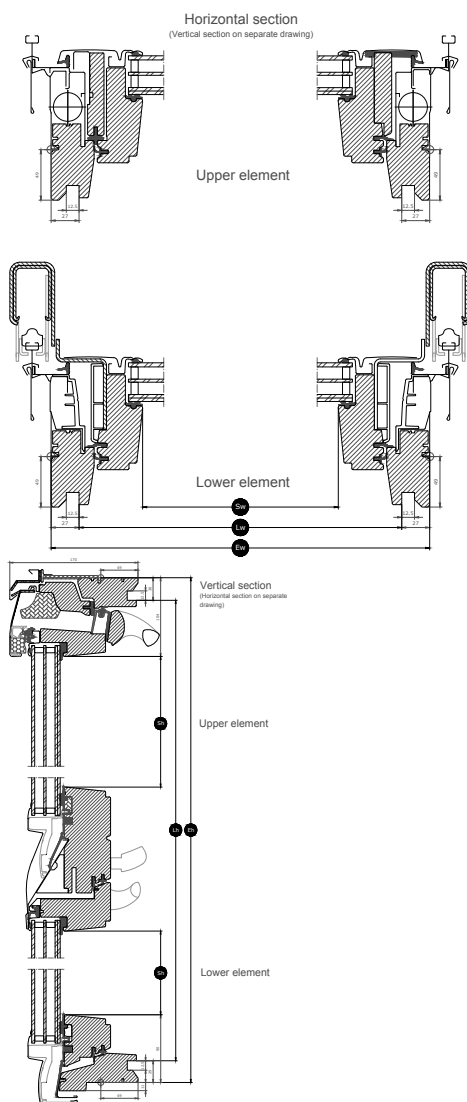

## Application guidance

The roof balcony can be installed in roof pitches between 35° and 53° to the horizontal.

The upper section of the balcony is a bottom-operated, top-hung roof window that opens outwards for an unobstructed, panoramic view. When the upper section is opened, the lower section can be pushed outwards to vertical position. As the lower section opens, integrated banister railings are raised on both sides.

# Cross section dimensions

Width		MK--	PK--	SK--
Sw	Sash aperture width	601	763	961
Lw	Distance between lining grooves, width	725	887	1085
Ew	Exterior frame width	780	942	1140

Height		--19
Sh	Sash aperture height	1406 729
Lh	Distance between lining grooves, height	2461
Eh	Exterior frame height	2520