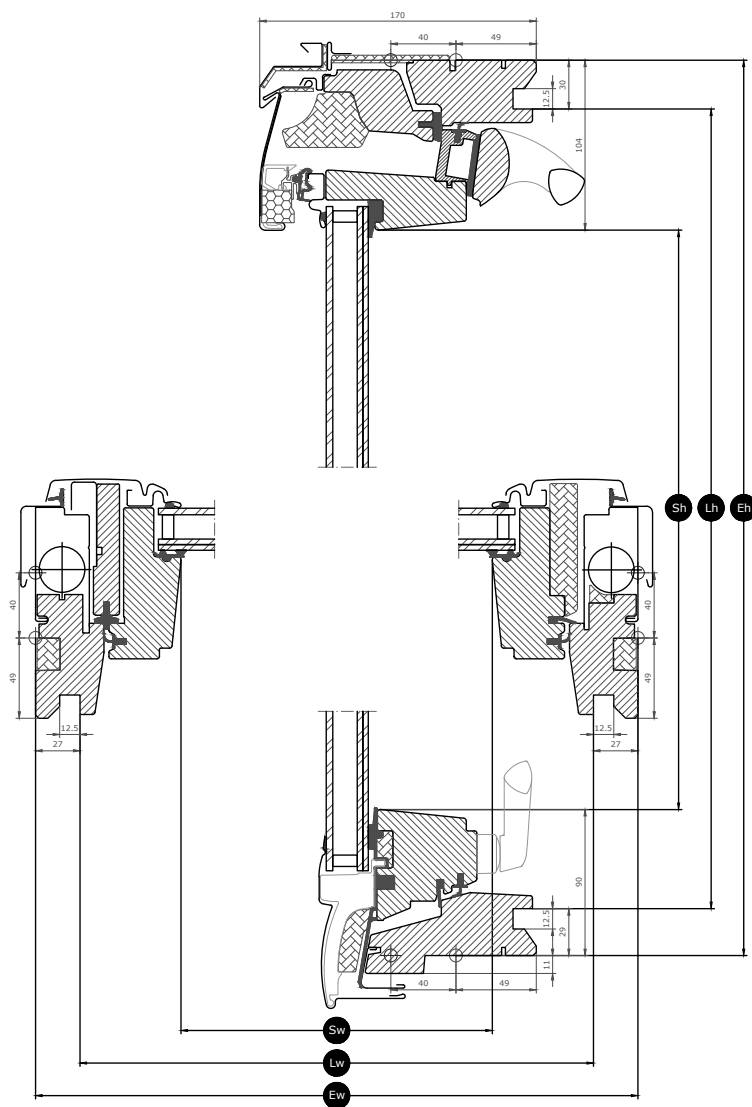

Cross section dimensions

Please note that the view of the cross section is from bottom to top.

Width		CK--	FK--	MK--	PK--	SK--	UK--
Sw	Sash aperture width	371	481	601	763	961	1161
Lw	Distance between lining grooves, width	495	605	725	887	1085	1285
Ew	External frame width	550	660	780	942	1140	1340

Height		--04	--06	--08	--10
Sh	Sash aperture height	784	984	1204	1406
Lh	Distance between lining grooves, height	919	1119	1339	1541
Eh	External frame height	978	1178	1398	1600