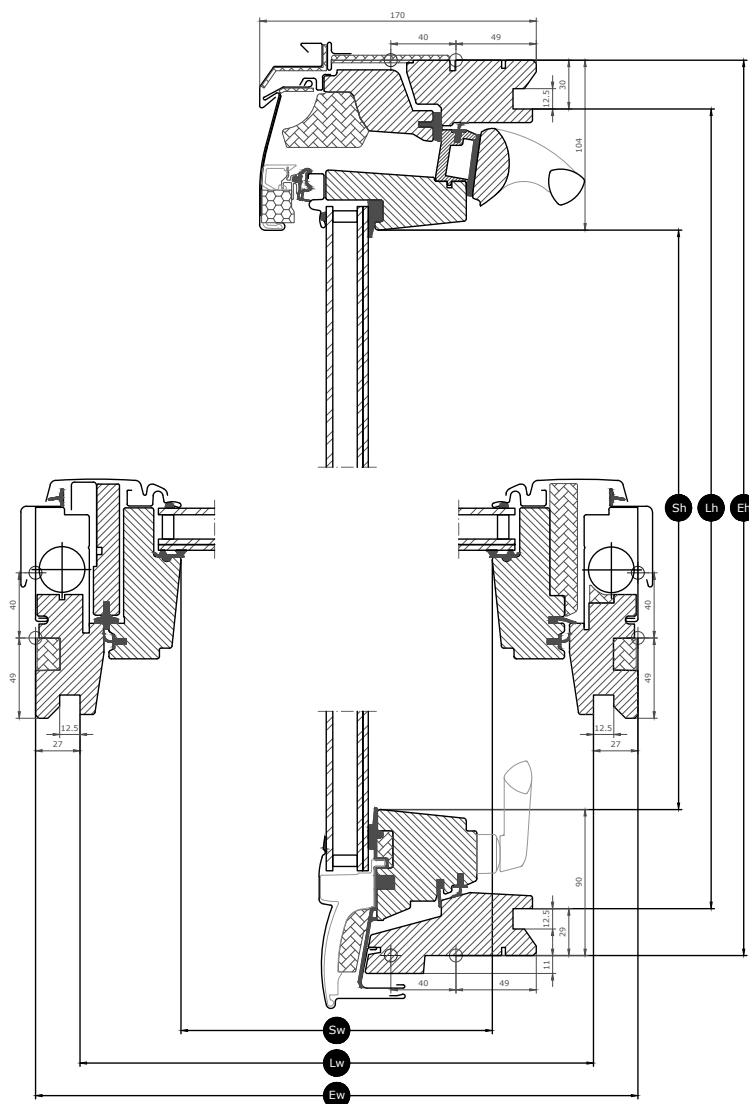

## Application guidance

The window can be installed in roof pitches between 15° and 55° (75°) to the horizontal.

Manual bottom-operated, top-hung roof windows open outwards for an unobstructed, panoramic view. To get the full benefit of the top-hung function, we recommend an installation height that allows for a clear sight line to the outside from both a standing and seated position. Please note that the optimum window height depends on the roof pitch.

## Available sizes and daylight area

	550 mm	660 mm	780 mm	942 mm	1140 mm	1340 mm
978 mm	GPL CK04  (0.29) [0.39]		GPL MK04  (0.47) [0.58]	GPL PK04  (0.60) [0.72]		GPL UK04  (0.91) [1.05]
1178 mm	GPL CK06  (0.37) [0.48]	GPL FK06  (0.47) [0.60]	GPL MK06  (0.59) [0.72]	GPL PK06  (0.75) [0.89]	GPL SK06  (0.95) [1.09]	
1398 mm		GPL FK08  (0.58) [0.72]	GPL MK08  (0.72) [0.87]	GPL PK08  (0.91) [1.08]	GPL SK08  (1.14) [1.32]	GPL UK08  (1.41) [1.58]
1600			GPL MK10  (0.85) [1.01]	GPL PK10  (1.07) [1.25]	GPL SK10  (1.35) [1.54]	

All measurements are in mm. ( ) = Effective daylight area, m<sup>2</sup> [ ] = Geometric free area, m<sup>2</sup>

# Cross section dimensions

Please note that the view of the cross section is from bottom to top.

Width		CK--	FK--	MK--	PK--	SK--	UK--
Sw	Sash aperture width	371	481	601	763	961	1161
Lw	Distance between lining grooves, width	495	605	725	887	1085	1285
Ew	External frame width	550	660	780	942	1140	1340