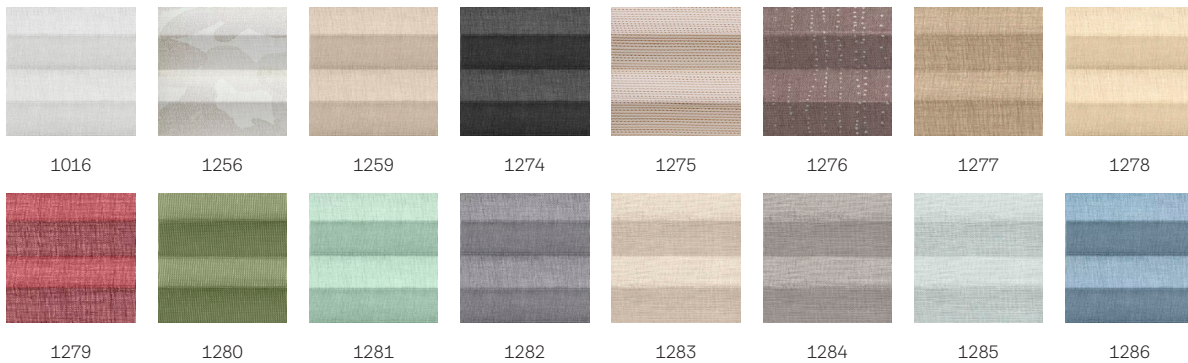

VELUX translucent pleated blind FHL

VELUX®

VELUX translucent pleated blinds provide an increased feeling of privacy and elegant lighting effects that bathe your room in pleasant, soft light. The convenient 'flying' blind unit can be positioned anywhere in the window to adjust the amount of incoming light while still allowing for a view of the outside. VELUX translucent pleated blinds are available in a wide range of colours and styles. VELUX blinds with white side rails fit perfectly with your white VELUX roof windows.

Colours and patterns

VELUX interior blinds are available in a wide range of colours and designs. However, a few blind variants are only available in a limited range of colours. Each colour and design option has a unique code. Add the code of your choice to the relevant blind type when ordering your products.