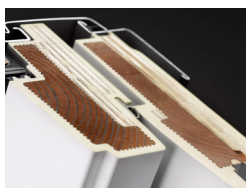

Excellent insulation

High performance insulation materials in the window construction and thermally modified timber core increase the energy efficiency of the window.