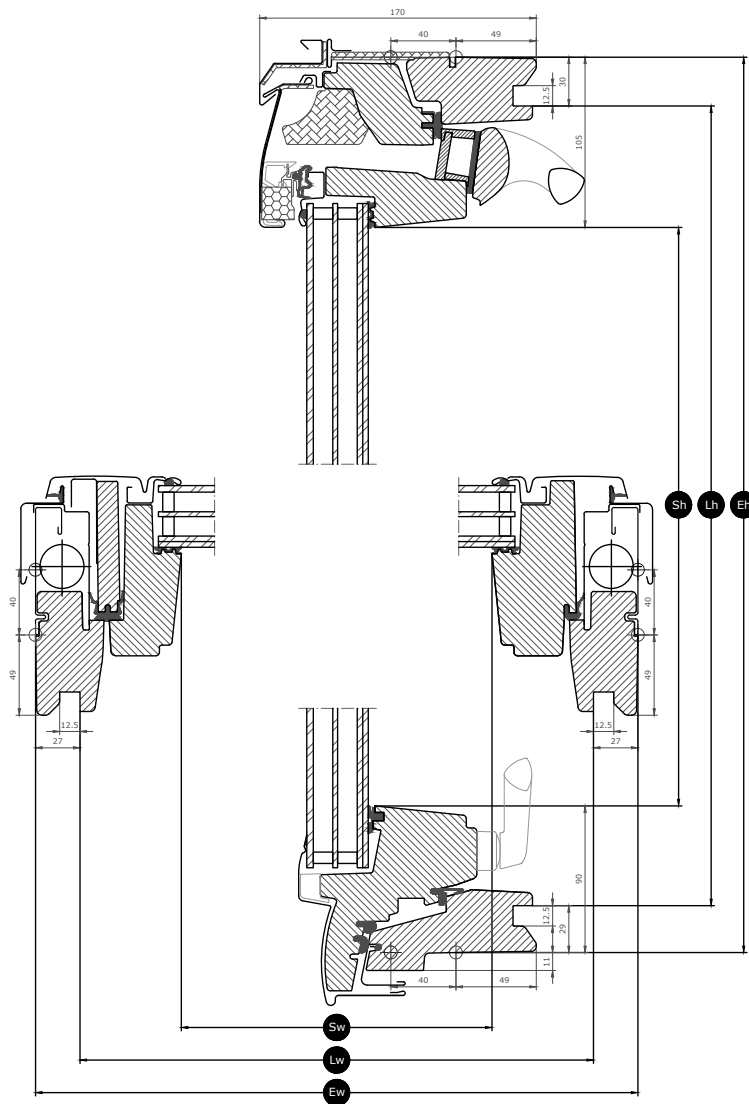

Cross section dimensions

Please note that the view of the cross section is from bottom to top.

Width		CK--	FK--	MK--	PK--	SK--	UK--
Sw	Sash aperture width	371	481	601	763	961	1161
Lw	Distance between lining grooves, width	495	605	725	887	1085	1285
Ew	External frame width	550	660	780	942	1140	1340

Height		--04	--06	--08	--10
Sh	Sash aperture height	784	984	1204	1406
Lh	Distance between lining grooves, height	919	1119	1339	1541
Eh	External frame height	978	1178	1398	1600