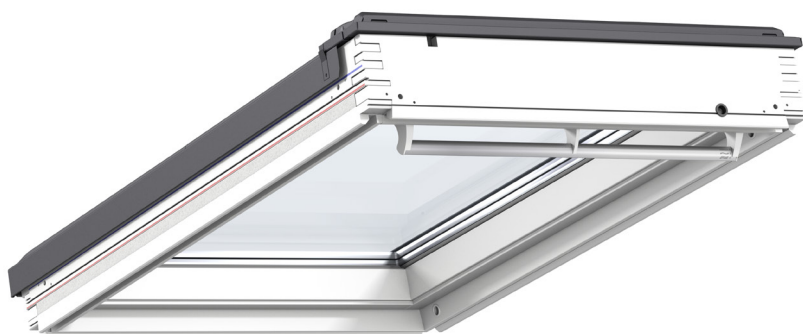

VELUX roof window GBL for low-pitched roofs

VELUX®

- Ideal for low-pitched roofs, this roof window is precisely crafted with glass-to-edge technology and is totally water resistant, even down to 10°.
- The glazing comes standard with premium features like safety lamination, toughened glass, UV filter and our unique rain noise reduction.
- Open the top control bar to the ventilation position for fresh air through a closed window.
- Upgrade to a remote-controlled solar-powered motor for extra convenience.
- Refresh your home by slightly opening the window and fixing it in the top bushing.
- Easily rotate the window 180° for safe cleaning of the outer glass from the inside.
- Removable and cleanable ventilation filter protects your home from dust and insects while ventilating.

Application guidance

The window can be installed in roof pitches between 10° and 20° to the horizontal.

This manually top-operated, centre-pivot roof window is precisely crafted with glass-to-edge technology and totally water resistant, even down to 10 degrees. For out-of-reach situations, this roof window can be upgraded to solar powered operation via VELUX conversion kit (KSX).