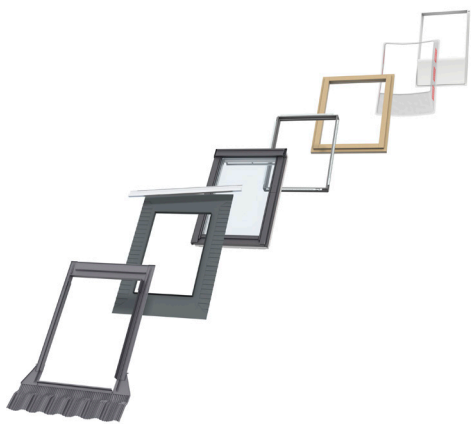

VELUX roof window GBL for low-pitched roofs

VELUX®

- Ideal for low-pitched roofs, this roof window is precisely crafted with glass-to-edge technology and is totally water resistant, even down to 10°.
- The glazing comes standard with premium features like safety lamination, toughened glass, UV filter and our unique rain noise reduction.
- Open the top control bar to the ventilation position for fresh air through a closed window.
- Upgrade to a remote-controlled solar-powered motor for extra convenience.
- Refresh your home by slightly opening the window and fixing it in the top bushing.
- Easily rotate the window 180° for safe cleaning of the outer glass from the inside.
- Removable and cleanable ventilation filter protects your home from dust and insects while ventilating.

Application guidance

The window can be installed in roof pitches between 10° and 20° to the horizontal.

This manually top-operated, centre-pivot roof window is precisely crafted with glass-to-edge technology and totally water resistant, even down to 10 degrees. For out-of-reach situations, this roof window can be upgraded to solar powered operation via VELUX conversion kit (KSX).

The full terms and conditions of the VELUX Product Guarantee are available on our website www.velux.co.uk or www.velux.ie

Flashings and installation products

Flashings

Install the VELUX roof window in virtually any roofing material by using genuine VELUX flashing solutions. Our flashings are designed specifically for the exact size and shape of the roof windows to create perfect, watertight fit. Flashings can also be used to combine multiple roof windows.

Installation products

Ensure a proper installation and an air- and watertight connection between the window and roof with VELUX installation products. All installation products are designed to perfectly fit the roof window for a reliable and durable result.