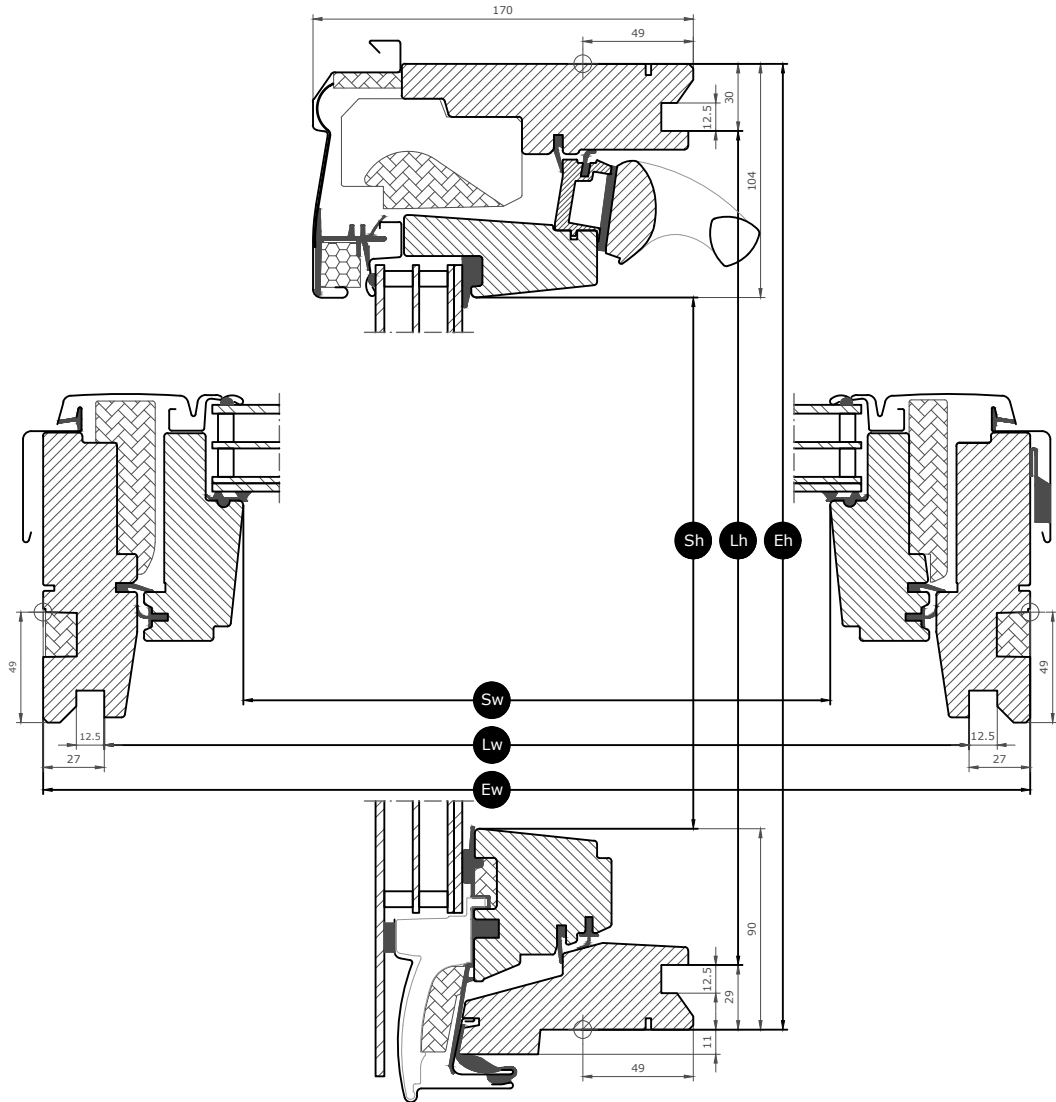

Application guidance

The window can be installed in roof pitches between 10° and 20° to the horizontal.

This manually top-operated, centre-pivot roof window is precisely crafted with glass-to-edge technology and totally water resistant, even down to 10 degrees. For out-of-reach situations, this roof window can be upgraded to solar powered operation via VELUX conversion kit (KSX).

<STEPTABLE O="Product-7427005-1" OT="Product" TF=" " TT="27997589" VC="Context4" VO="26405707" W="Approved" />

All measurements are in mm. () = Effective daylight area, m²

Cross section dimensions

<STEPTABLE O="Product-7427005-1" OT="Product" TF=" " TT="32601067" VC="Context4" VO="26405707" W="Approved" />