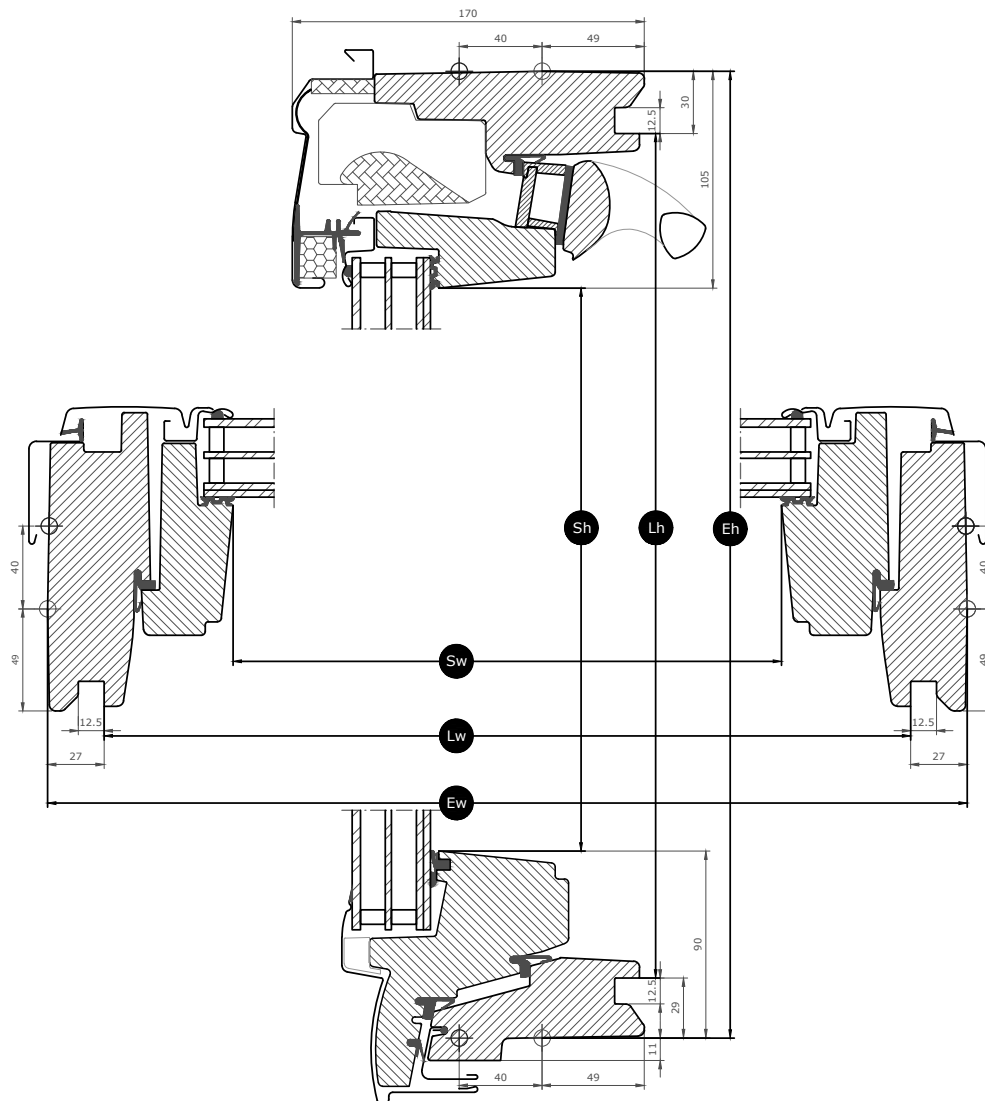

Application guidance

The window can be installed in roof pitches between 15° and 90° to the horizontal.

Manually top-operated, centre-pivot roof windows make it possible to place furniture directly below the window without obstructing the window's operation. We recommend an installation height that allows for a clear sight line to the outside from both a standing and seated position. Please note that the optimum window height depends on the roof pitch.

Available sizes and daylight area

	550 mm	660 mm	780 mm	942 mm	1140 mm	1340 mm
778 mm	GGU CK02 (0.22) [0.26]					
978 mm	GGU CK04 (0.29) [0.34]	GGU FK04 (0.38) [0.43]	GGU MK04 (0.47) [0.53]			GGU UK04 (0.91) [0.98]
1178 mm	GGU CK06 (0.37) [0.43]	GGU FK06 (0.47) [0.54]	GGU MK06 (0.59) [0.66]	GGU PK06 (0.75) [0.83]	GGU SK06 (0.95) [1.03]	
1398 mm		GGU FK08 (0.58) [0.66]	GGU MK08 (0.72) [0.81]	GGU PK08 (0.92) [1.01]	GGU SK08 (1.16) [1.25]	GGU UK08 (1.40) [1.54]
1600 mm			GGU MK10 (0.85) [0.94]	GGU PK10 (1.07) [1.17]	GGU SK10 (1.35) [1.46]	

All measurements are in mm. () = Effective daylight area, m² [] = Geometric free area, m²

Cross section dimensions

Please note that the view of the cross section is from bottom to top.

Width		CK--	FK--	MK--	PK--	SK--	UK--
Sw	Sash aperture width	371	481	601	763	961	1161
Lw	Distance between lining grooves, width	495	605	725	887	1085	1285
Ew	External frame width	550	660	780	942	1140	1340