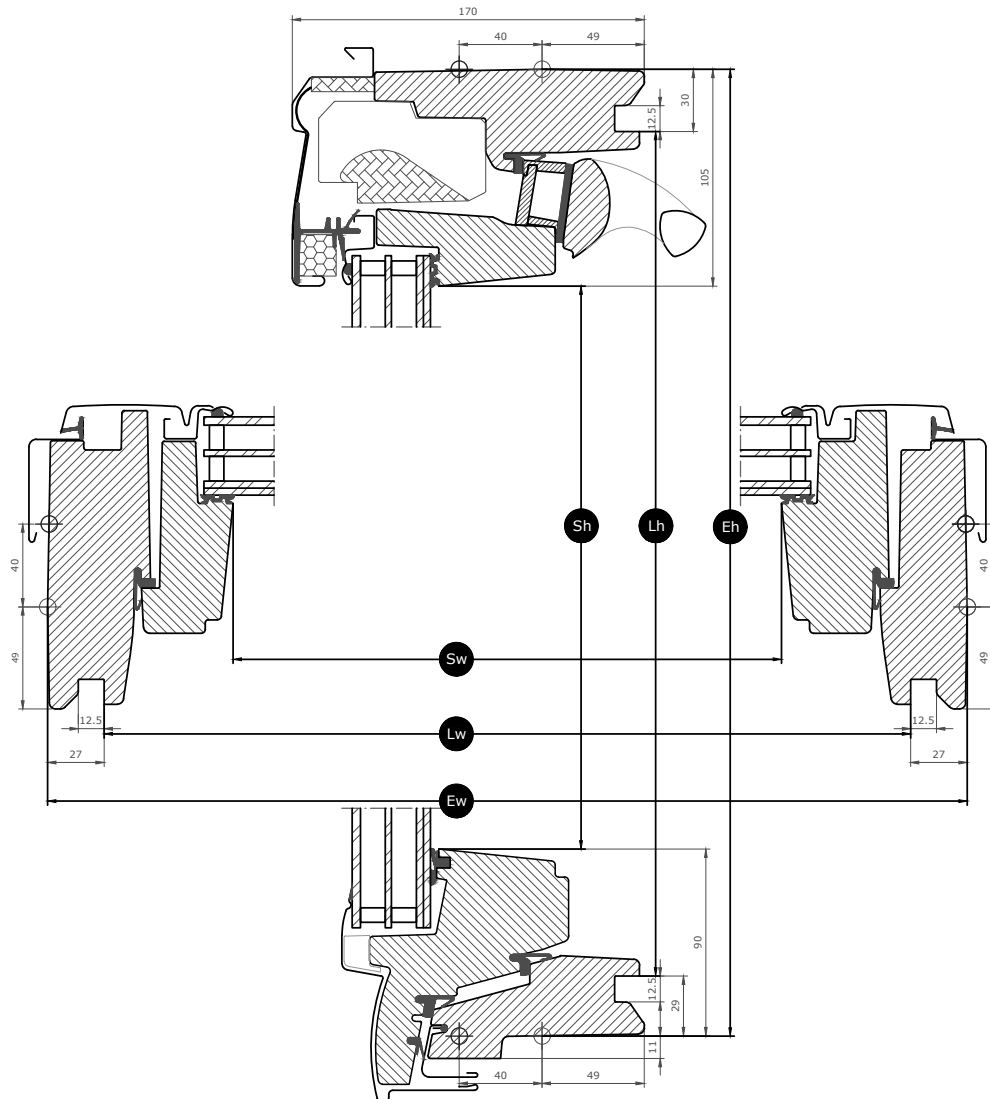

Application guidance

The window can be installed in roof pitches between 15° and 90° to the horizontal.

Manually top-operated, centre-pivot roof windows make it possible to place furniture directly below the window without obstructing the window's operation. We recommend an installation height that allows for a clear sight line to the outside from both a standing and seated position. Please note that the optimum window height depends on the roof pitch.

Available sizes and daylight area

	550 mm	660 mm	780 mm	942 mm	1140 mm	1340 mm
778 mm	GGU CK02 (0.22) [0.26]					
978 mm	GGU CK04 (0.29) [0.34]	GGU FK04 (0.38) [0.43]	GGU MK04 (0.47) [0.53]			GGU UK04 (0.91) [0.98]
1178 mm	GGU CK06 (0.37) [0.43]	GGU FK06 (0.47) [0.54]	GGU MK06 (0.59) [0.66]	GGU PK06 (0.75) [0.83]	GGU SK06 (0.95) [1.03]	
1398 mm		GGU FK08 (0.58) [0.66]	GGU MK08 (0.72) [0.81]	GGU PK08 (0.92) [1.01]	GGU SK08 (1.16) [1.25]	GGU UK08 (1.40) [1.54]
1600 mm			GGU MK10 (0.85) [0.94]	GGU PK10 (1.07) [1.17]	GGU SK10 (1.35) [1.46]	

All measurements are in mm. () = Effective daylight area, m² [] = Geometric free area, m²

Cross section dimensions

Please note that the view of the cross section is from bottom to top.

Width		CK--	FK--	MK--	PK--	SK--	UK--
Sw	Sash aperture width	371	481	601	763	961	1161
Lw	Distance between lining grooves, width	495	605	725	887	1085	1285
Ew	External frame width	550	660	780	942	1140	1340