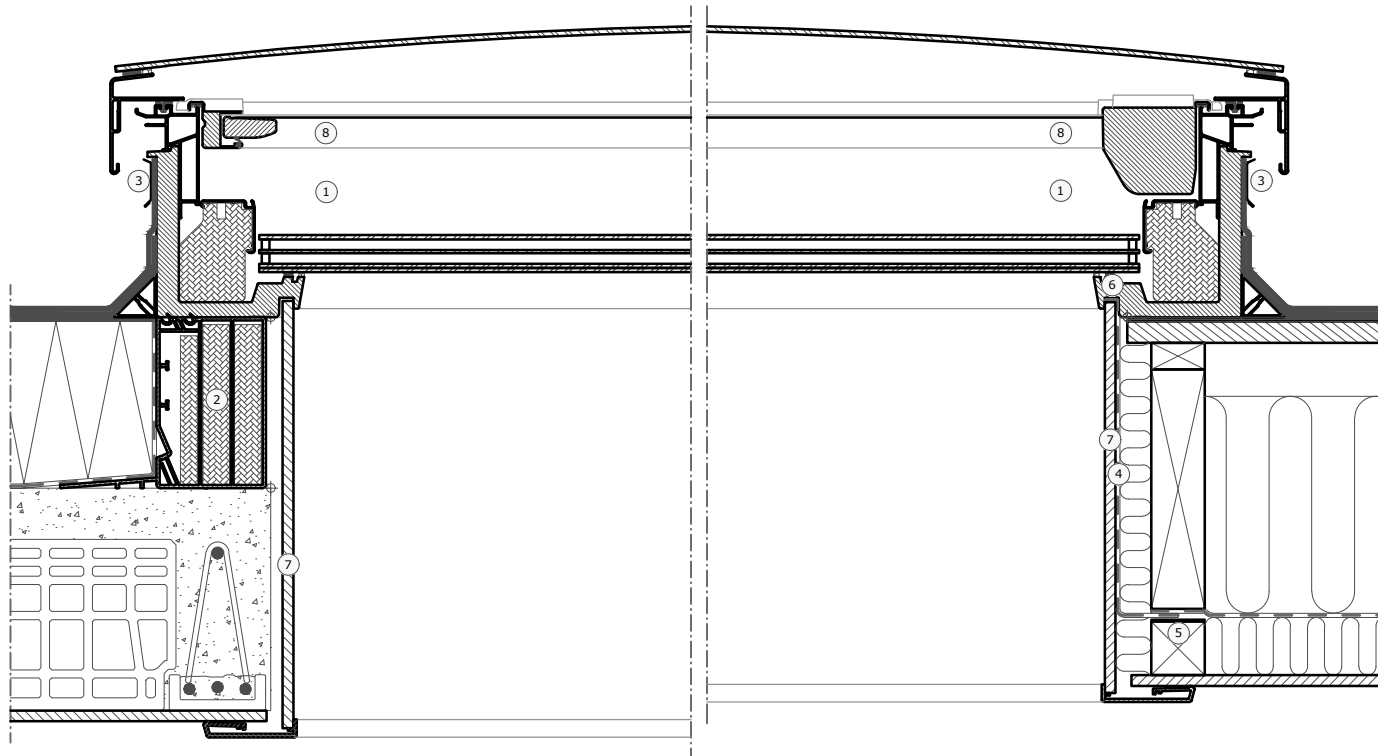

Section A-A
1:5

- ① VELUX Flat-roof (CFU + ISU 1093 0°-15°)
- ② VELUX Extension frame (ZCU 0015 0°-15°)
- ③ VELUX Securing kit (ZZZ 210U)
- ④ VELUX vapour barrier (BBX)
- ⑤ VELUX vapour barrier tape (BBX)
- ⑥ Gasket on BBX in window rebate
- ⑦ VELUX Lining (LSF)
- ⑧ VELUX Cloth (MSU)

Roof covering:

VELUX Products:

VELUX Flat-roof sizes:

Size	W	H
060060	600	600
080080	800	800
090060	900	600
090090	900	900
100100	1000	1000
120090	1200	900
120120	1200	1200
150080	1500	800
150100	1500	1000
150120	1500	1200
150150	1500	1500
200060	2000	600
200100	2000	1000

© VELUX GROUP ® VELUX, VELUX logo are registered trademarks

VELUX

File name: CFU+ZCU-VAS-412-0320

Drawing no.:---		SCo:---	
Create date: 13.03.2020	Rev. date: 28.10.2022	Format: A3	Scale: 1:5

Note: When installing VELUX Roof Windows, flashings and installation products, the manufacturers instructions and current building and fire regulations, where applicable, must be met.