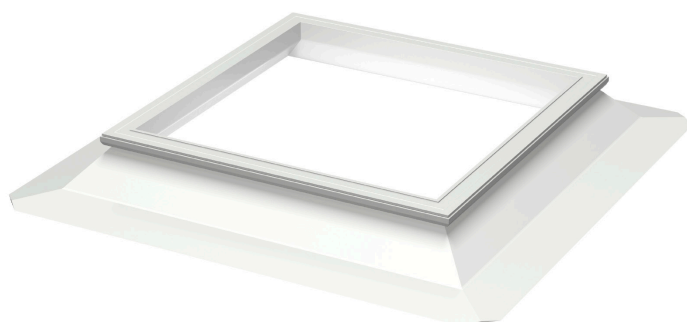

VELUX fixed dome CFJ, 15 cm

VELUX®

The VELUX fixed dome is a simple daylight solution for uninhabited rooms or buildings such as a small production factory, a car service or a stock facility. Can be upgraded to vented solution with 'Replacement frame for ventilation' ZCJ 1210.

- Meet customer needs and your local conditions with three different base sizes.
- For easy and convenient installation, the VELUX dome is delivered with few, large components.
- With the sturdy packaging, you can be sure your VELUX domes arrive on site safely and undamaged.
- Just like all other VELUX products, VELUX domes are easy to order, come with a range of spare parts and are covered by a reliable guarantee and after-sales service.
- The simple way to improve your indoor climate by adding ventilation to your fixed VELUX dome.
- Add fall-through protection for a safer working environment on the roof and as a deterrent against break-ins.
- Like all other VELUX products, the VELUX dome products are extensively tested, so you can be sure they deliver the highest standards of safety and performance.