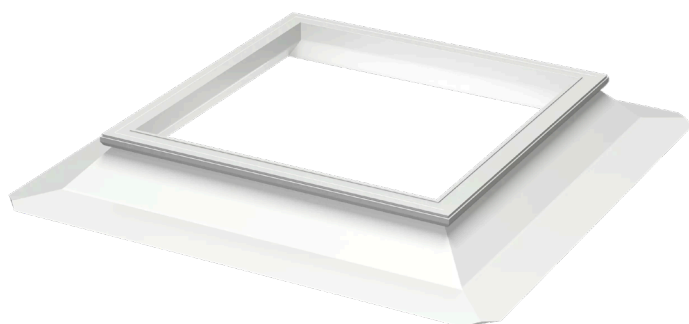

VELUX fixed dome CFJ, 15 cm

VELUX®

The VELUX fixed dome is a simple daylight solution for uninhabited rooms or buildings such as a small production factory, a car service or a stock facility. Can be upgraded to vented solution with 'Replacement frame for ventilation' ZCJ 1210.

- Meet customer needs and your local conditions with three different base sizes.
- For easy and convenient installation, the VELUX dome is delivered with few, large components.
- With the sturdy packaging, you can be sure your VELUX domes arrive on site safely and undamaged.
- Just like all other VELUX products, VELUX domes are easy to order, come with a range of spare parts and are covered by a reliable guarantee and after-sales service.
- The simple way to improve your indoor climate by adding ventilation to your fixed VELUX dome.
- Add fall-through protection for a safer working environment on the roof and as a deterrent against break-ins.
- Like all other VELUX products, the VELUX dome products are extensively tested, so you can be sure they deliver the highest standards of safety and performance.