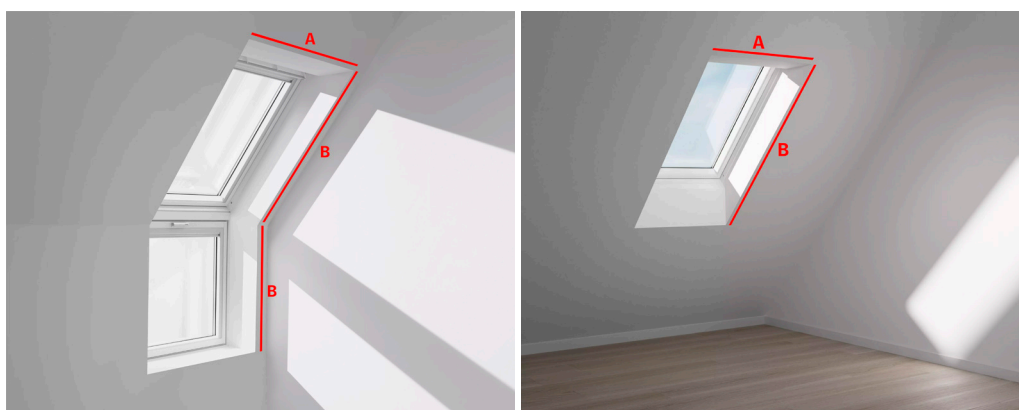

VELUX insect screen ZIL.

VELUX®

Keep your views and enjoy fresh air. The VELUX insect screen protects your home from insects without getting in the way of your windows. It is simple to install by one person, easy to operate, and it can be stowed neatly in the slim top casing when not in use. The insect screen comes in a contemporary white design, fits perfectly with VELUX roof windows and can be combined with all interior blinds or exterior heat protection products.

- Insect protection keeps your home free from unwanted visitors while letting in fresh air.
- The insect screen can easily be installed by one person.
- A durable, transparent fabric gives you peace of mind without obstructing your view.
- Enjoy an elegant and contemporary design with no visible screws.
- Manual-operation insect screens are a great choice for windows that are within reach. Smoothly place the insect screen in either open or closed position.
- Standard 100 by OEKO-TEX® certification guarantees the product is made without harmful substances.

Colours and patterns

VELUX insect screens comes with a durable and transparent net fabric. Add the code of this fabric when you order your insect screen.

0000

Operation guidance

The insect screen can be raised and lowered manually with a control bar that can be set in fully open or fully closed position.

Application guidance

IMPORTANT: Insect screen size codes may differ from the window size code. Therefore, please measure the inner wall width (A) and height (B) when you are to look for the size code. If you have two heights (B) or heights above 2400 mm – two insect screens and one connector set ZOZ 157 SWL are needed.