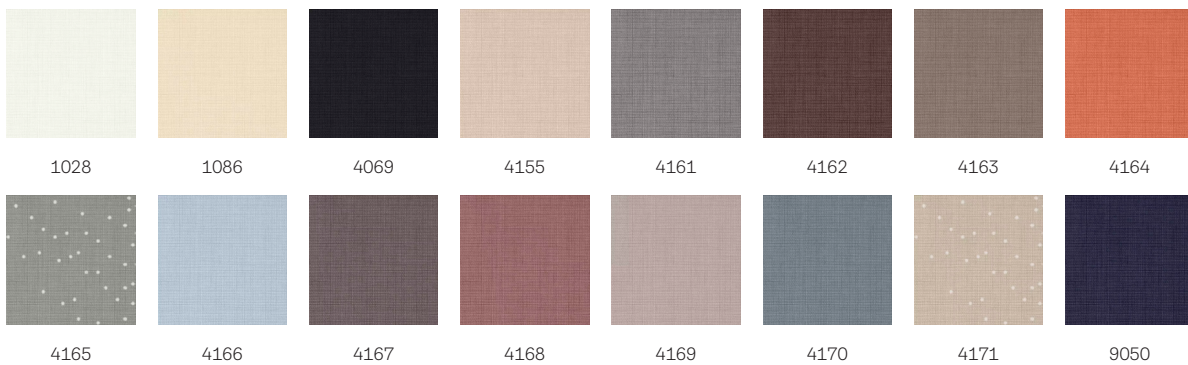

VELUX translucent roller blind RFL

VELUX®

The VELUX translucent roller blind delivers flexible control over incoming daylight. The stepless design allows you to raise or lower the blind to where you want in order to match your personal need for incoming daylight or privacy in rooms where total blackout is not needed. VELUX translucent roller blinds with white side rails fit perfectly with your white VELUX roof windows. Comes in a lot of different and decorative colours and patterns.

- Increase your privacy, reduce unwanted glare and control incoming sunlight exactly as you like.
- Slimmest profile design on the market lets more natural light in.
- Standard 100 by OEKO-TEX® certification guarantees the product is made without harmful substances.
- Install in minutes - simply click on the blind in the pre-fitted brackets.
- Elegant blind design with white side rails, which fit perfectly with white VELUX roof windows.
- Stepless positioning allows you to lower the blind to exactly where needed.
- Pull the blind easily to any position with the integrated control bar.
- Integrated side rails provide smooth operation.

Colours and patterns

VELUX interior blinds are available in a wide range of colours and designs. However, a few blind variants are only available in a limited range of colours. Each colour and design option has a unique code. Add the code of your choice to the relevant blind type when ordering your products.