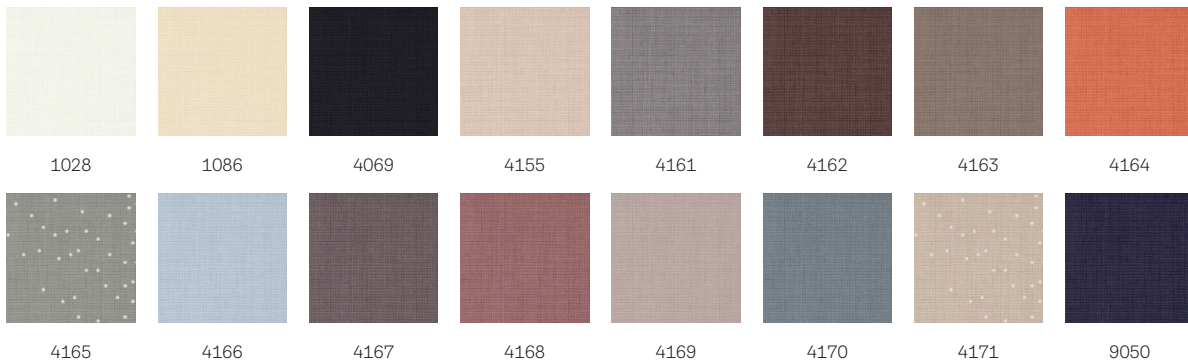

VELUX translucent roller blind RFL

VELUX®

The VELUX translucent roller blind delivers flexible control over incoming daylight. The stepless design allows you to raise or lower the blind to where you want in order to match your personal need for incoming daylight or privacy in rooms where total blackout is not needed. VELUX translucent roller blinds with white side rails fit perfectly with your white VELUX roof windows. Comes in a lot of different and decorative colours and patterns.

- Increase your privacy, reduce unwanted glare and control incoming sunlight exactly as you like.
- Slimmest profile design on the market lets more natural light in.
- Standard 100 by OEKO-TEX® certification guarantees the product is made without harmful substances.
- Install in minutes - simply click on the blind in the pre-fitted brackets.
- Elegant blind design with white side rails, which fit perfectly with white VELUX roof windows.
- Stepless positioning allows you to lower the blind to exactly where needed.
- Pull the blind easily to any position with the integrated control bar.
- Integrated side rails provide smooth operation.

Colours and patterns

VELUX interior blinds are available in a wide range of colours and designs. However, a few blind variants are only available in a limited range of colours. Each colour and design option has a unique code. Add the code of your choice to the relevant blind type when ordering your products.