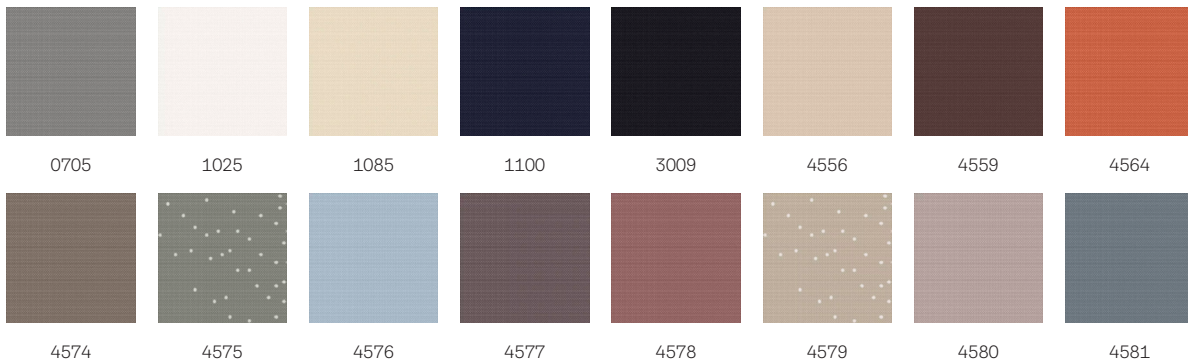

## Colours and patterns

---

VELUX interior blinds are available in a wide range of colours and designs. However, a few blind variants are only available in a limited range of colours. Each colour and design option has a unique code. Add the code of your choice to the relevant blind type when ordering your products.