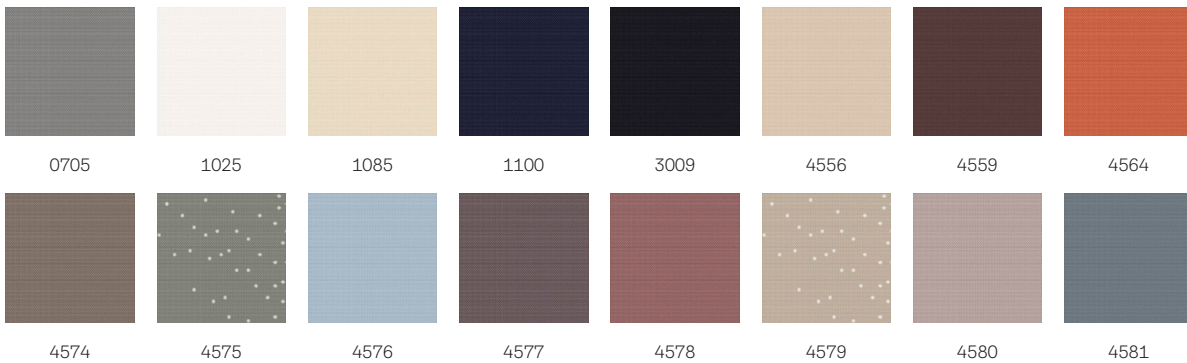

VELUX blackout roller blind DKL

VELUX®

VELUX blackout roller blind let you enjoy a good night's sleep by delivering the best blackout effect on the market. They create a light-proof seal for total darkness anytime, day or night. The slimline design secures smooth operation and a stylish look. VELUX blackout blinds fit perfectly with your VELUX roof windows and come in a wide range of stylish colours and elegant patterns to complement your interior.

Colours and patterns

VELUX interior blinds are available in a wide range of colours and designs. However, a few blind variants are only available in a limited range of colours. Each colour and design option has a unique code. Add the code of your choice to the relevant blind type when ordering your products.