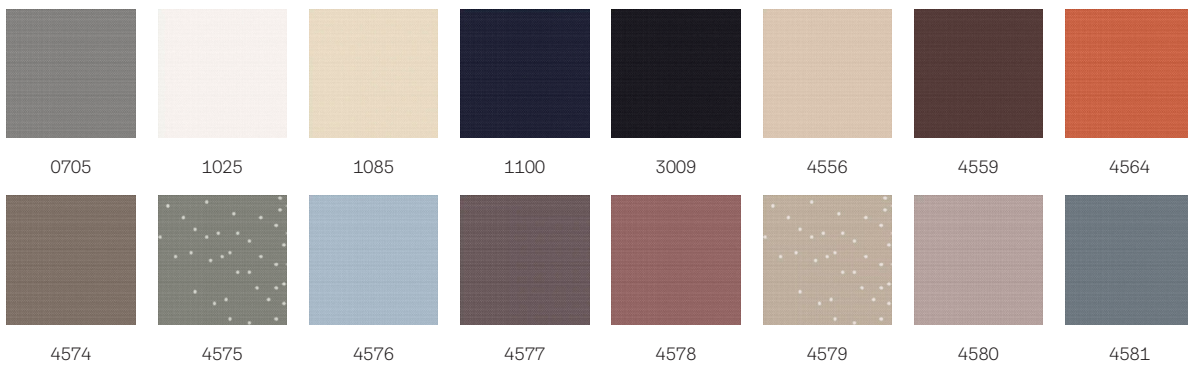

VELUX blackout roller blind DKL

VELUX®

VELUX blackout roller blind let you enjoy a good night's sleep by delivering the best blackout effect on the market. They create a light-proof seal for total darkness anytime, day or night. The slimline design secures smooth operation and a stylish look. VELUX blackout blinds fit perfectly with your VELUX roof windows and come in a wide range of stylish colours and elegant patterns to complement your interior.

Colours and patterns

VELUX interior blinds are available in a wide range of colours and designs. However, a few blind variants are only available in a limited range of colours. Each colour and design option has a unique code. Add the code of your choice to the relevant blind type when ordering your products.