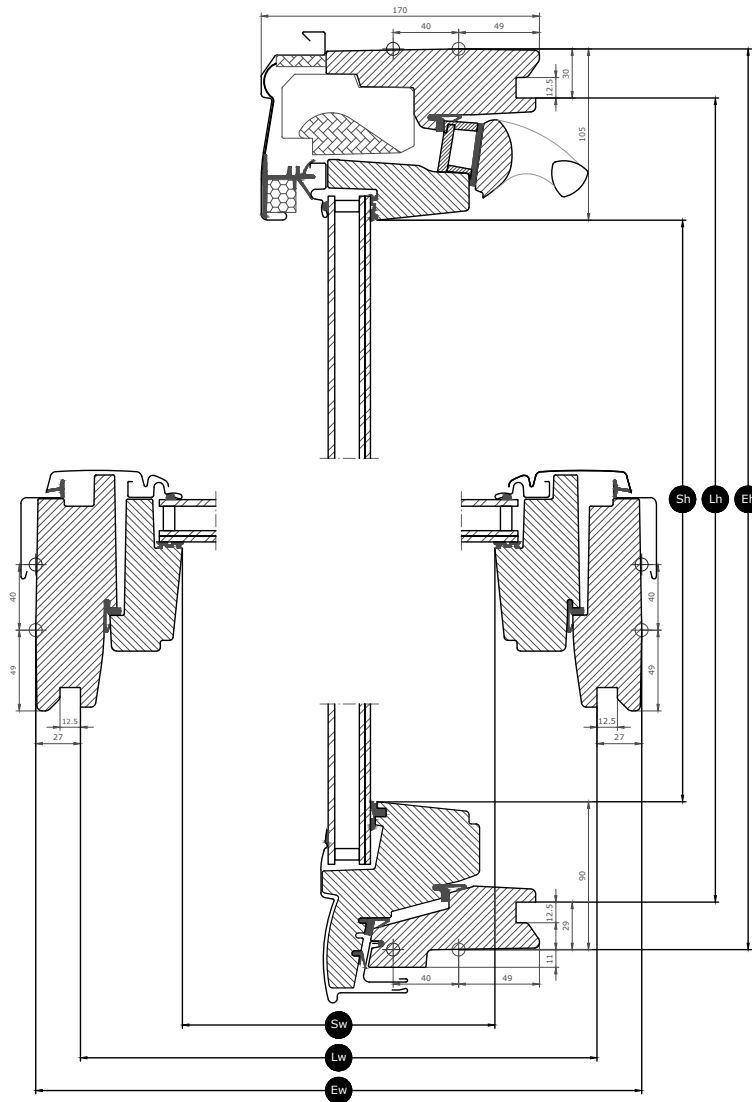

Cross section dimensions

Please note that the view of the cross section is from bottom to top.

Width		CK--	FK--	MK--	PK--	SK--	UK--
Sw	Sash aperture width	371	481	601	763	961	1161
Lw	Distance between lining grooves, width	495	605	725	887	1085	1285
Ew	External frame width	550	660	780	942	1140	1340

Height		--02	--04	--06	--08	--10
Sh	Sash aperture height	584	784	984	1204	1406
Lh	Distance between lining grooves, height	719	919	1119	1339	1541
Eh	External frame height	778	978	1178	1398	1600