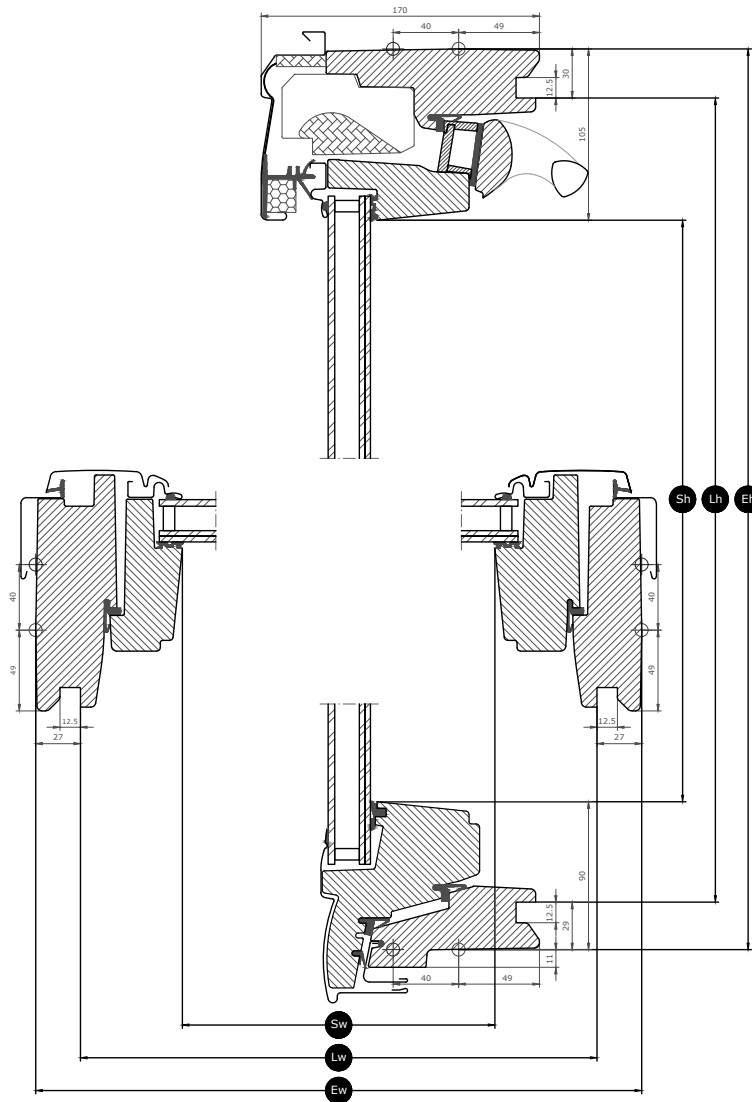

Application guidance

The window can be installed in roof pitches between 15° and 90° to the horizontal.

Manually top-operated, centre-pivot roof windows make it possible to place furniture directly below the window without obstructing the window's operation. We recommend an installation height that allows for a clear sight line to the outside from both a standing and seated position. Please note that the optimum window height depends on the roof pitch.

Available sizes and daylight area

	550 mm	660 mm	780 mm	942 mm	1140 mm	1340 mm
778 mm	GGU CK02 (0.22) [0.26]					
978 mm	GGU CK04 (0.29) [0.34]	GGU FK04 (0.38) [0.43]	GGU MK04 (0.47) [0.53]			GGU UK04 (0.91) [0.98]
1178 mm	GGU CK06 (0.37) [0.43]	GGU FK06 (0.47) [0.54]	GGU MK06 (0.59) [0.66]	GGU PK06 (0.75) [0.83]	GGU SK06 (0.95) [1.03]	
1398 mm		GGU FK08 (0.58) [0.66]	GGU MK08 (0.72) [0.81]	GGU PK08 (0.92) [1.01]	GGU SK08 (1.16) [1.25]	GGU UK08 (1.40) [1.54]
1600 mm			GGU MK10 (0.85) [0.94]	GGU PK10 (1.07) [1.17]	GGU SK10 (1.35) [1.46]	GGU UK10 (1.63) [1.80]

All measurements are in mm. () = Effective daylight area, m² [] = Geometric free area, m²

Cross section dimensions

Please note that the view of the cross section is from bottom to top.

Width		CK--	FK--	MK--	PK--	SK--	UK--
Sw	Sash aperture width	371	481	601	763	961	1161
Lw	Distance between lining grooves, width	495	605	725	887	1085	1285
Ew	External frame width	550	660	780	942	1140	1340

Height		--02	--04	--06	--08	--10
Sh	Sash aperture height	584	784	984	1204	1406
Lh	Distance between lining grooves, height	719	919	1119	1339	1541
Eh	External frame height	778	978	1178	1398	1600

Glazing features