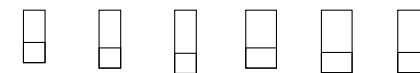

Fenster + Eindeckrahmen Aluminium grau

	MK06	MK08	MK10	PK08	PK10	SK10	Lieferzeit
	78x	78x	78x	94x	94x	114x	WT
	118/92	140/92	160/92	140/92	160/92	160/92