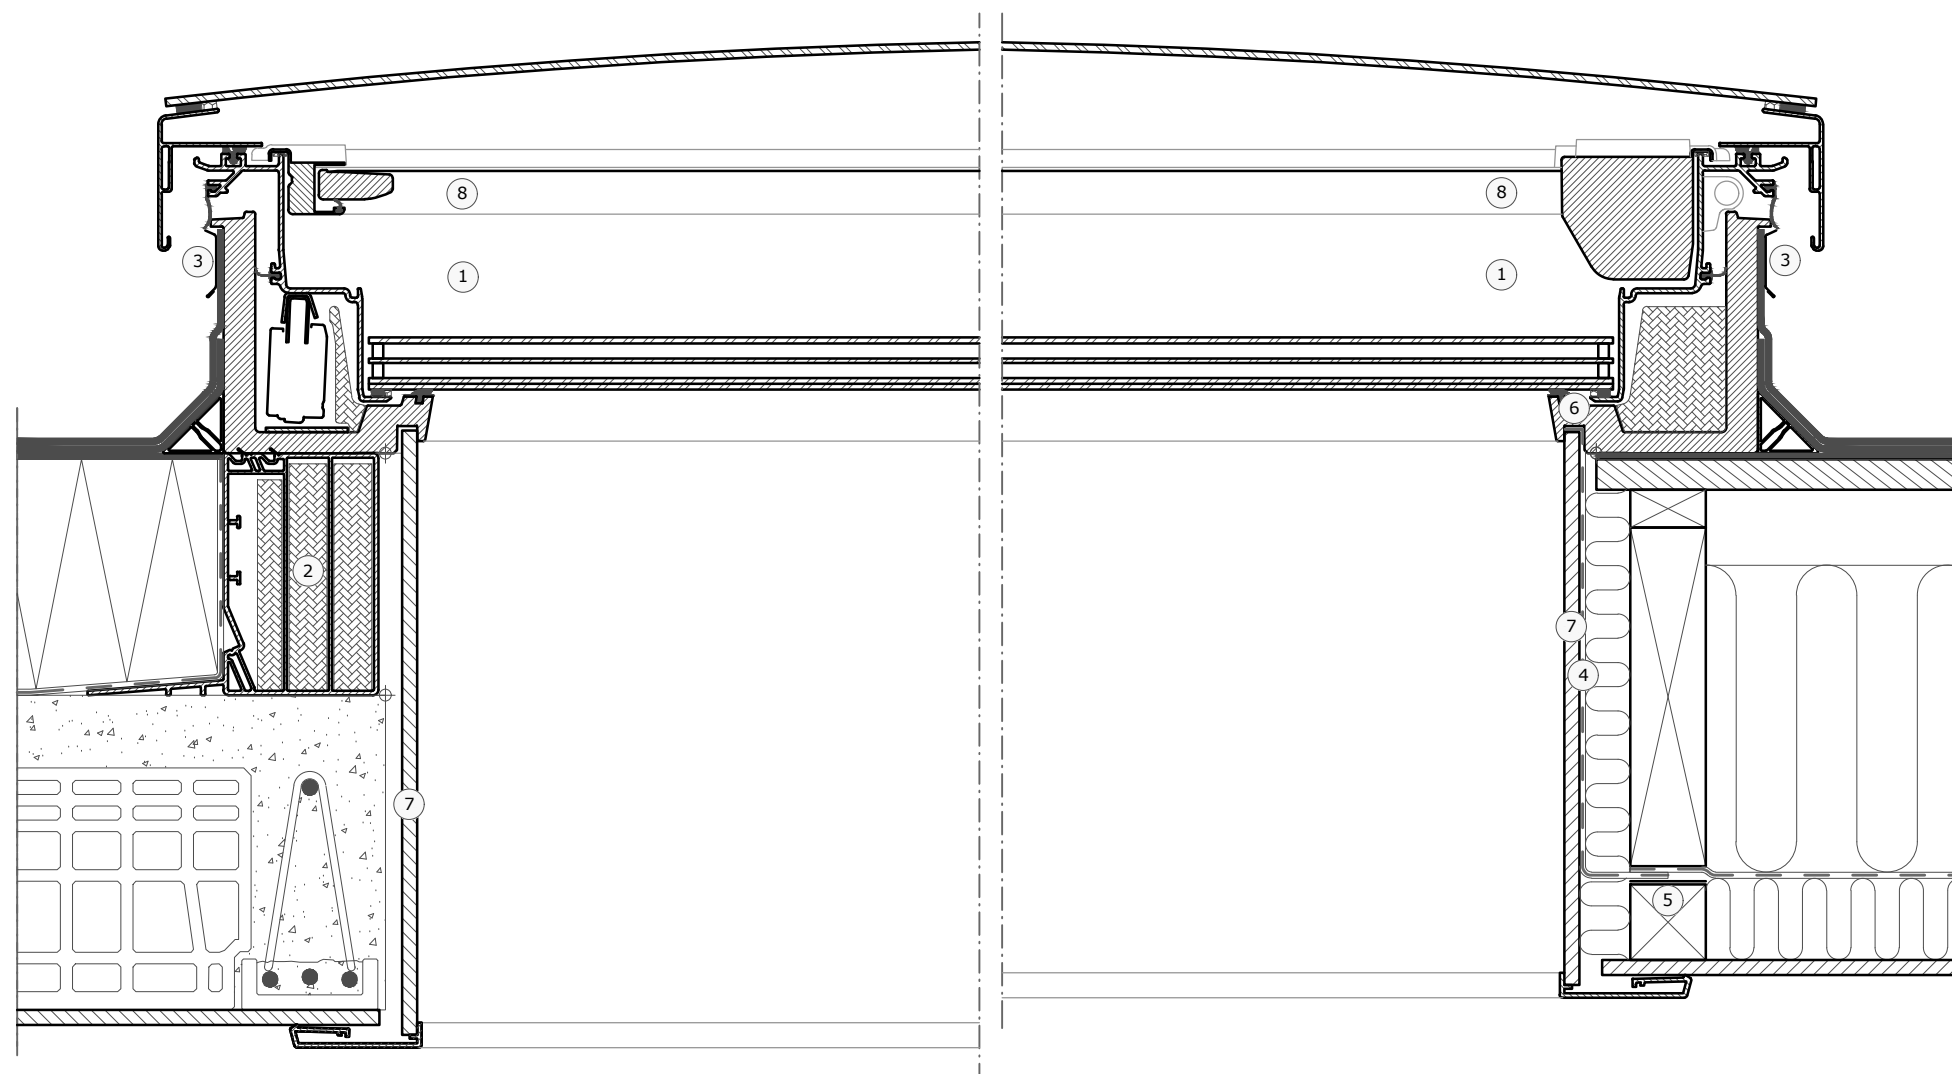

- ① VELUX Flat-roof (CVU + ISU 1093 0°-15°)
- ② VELUX Extension frame (ZCU 0015 0°-15°)
- ③ VELUX Securing kit (ZZZ 210U)
- ④ VELUX vapour barrier (BBX)
- ⑤ VELUX vapour barrier tape (BBX)
- ⑥ Gasket on BBX in window rebate
- ⑦ VELUX Lining (LSF)
- ⑧ VELUX Cloth (MSU)

Roof covering:

VELUX Products:

Section A-A  
1:5

VELUX Flat-roof sizes:

Size	W	H
060060	600	600
080080	800	800
090060	900	600
090090	900	900
100100	1000	1000
120090	1200	900
120120	1200	1200
150080	1500	800
150100	1500	1000
150120	1500	1200
150150	1500	1500
200060	2000	600
200100	2000	1000

Scale:  
1:5

Note: When installing VELUX Roof Windows, flashings and installation products, the manufacturers instructions and current building and fire regulations, where applicable, must be met.