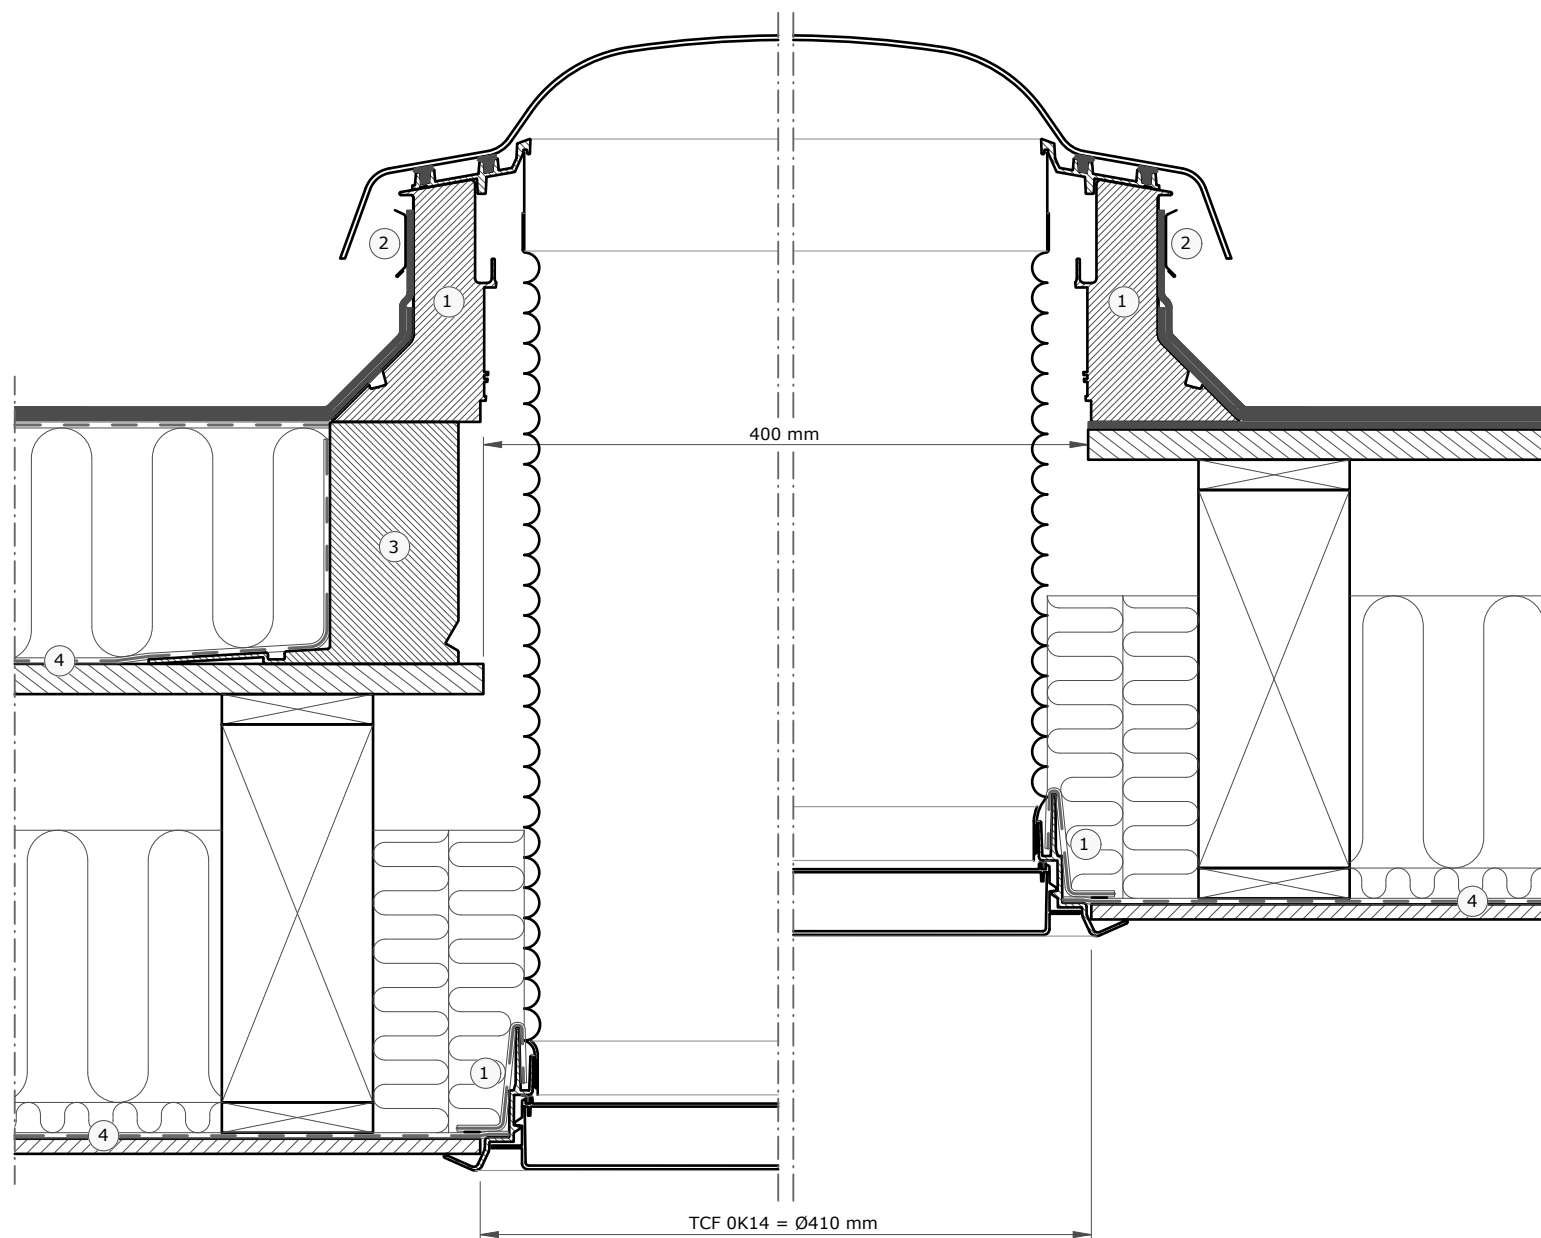

Section A-A
1:5

- ① VELUX Sun tunnel (TCF 0°-15°)
- ② VELUX ZZZ 210
- ③ VELUX ZCE
- ④ Felt/breather membrane (Non VELUX)

Roof covering:

VELUX Products:

VELUX Sun tunnel sizes:

Size	Ø
TCF 0K14	410

© VELUX GROUP ® VELUX, VELUX logo are registered trademarks

VELUX

File name: TCF-VAS-502-0715

Drawing no.: ----

S Co: ----

Create date:
31.07.2015

Rev. date:

Format:
A3

Scale:
1:5