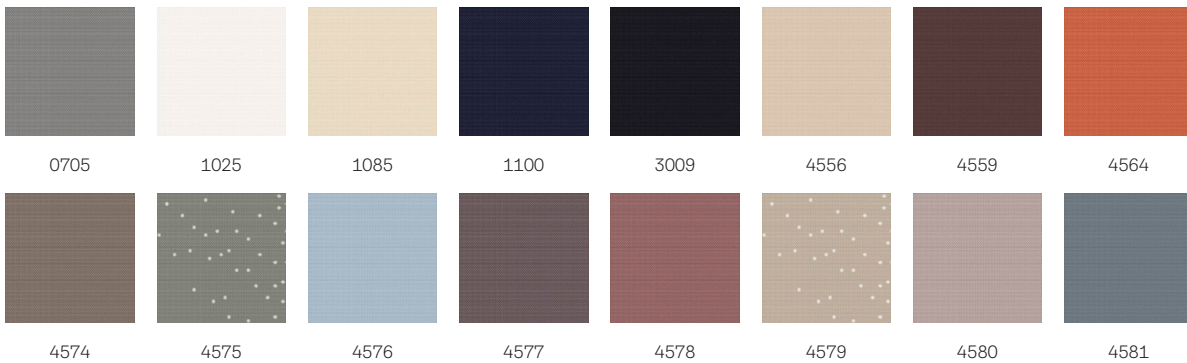

VELUX blackout roller blind DKL, white line.

VELUX®

VELUX blackout roller blinds let you enjoy a good night's sleep by delivering the best blackout effect on the market. They create a light-proof seal for total darkness anytime, day or night. The slimline design secures smooth operation and a stylish look. VELUX blackout roller blinds with white side rails fit perfectly with your white VELUX roof windows. They come in a wide range of stylish colours and elegant patterns to complement your interior.

- The best blackout on the market gives you complete darkness for a better night's sleep or an afternoon nap.
- Slimmest profile design on the market lets more natural light in.
- Stepless positioning allows you to lower the blind to exactly where needed.
- Standard 100 by OEKO-TEX® certification guarantees the product is made without harmful substances.
- Install in minutes - simply click on the blind in the pre-fitted brackets.
- Elegant blind design with white side rails, which fit perfectly with white VELUX roof windows.
- Pull the blind easily to any position with the integrated control bar.
- Integrated side rails provide smooth operation.

Colours and patterns

VELUX interior blinds are available in a wide range of colours and designs. However, a few blind variants are only available in a limited range of colours. Each colour and design option has a unique code. Add the code of your choice to the relevant blind type when ordering your products.