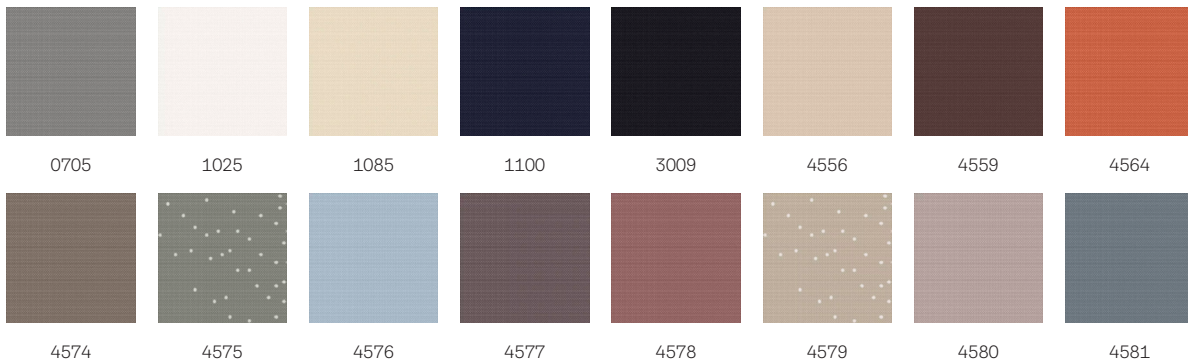

VELUX blackout roller blind DKL, white line.

VELUX®

VELUX blackout roller blinds let you enjoy a good night's sleep by delivering the best blackout effect on the market. They create a light-proof seal for total darkness anytime, day or night. The slimline design secures smooth operation and a stylish look. VELUX blackout roller blinds with white side rails fit perfectly with your white VELUX roof windows. They come in a wide range of stylish colours and elegant patterns to complement your interior.

- The best blackout on the market gives you complete darkness for a better night's sleep or an afternoon nap.
- Slimmest profile design on the market lets more natural light in.
- Stepless positioning allows you to lower the blind to exactly where needed.
- Standard 100 by OEKO-TEX® certification guarantees the product is made without harmful substances.
- Install in minutes - simply click on the blind in the pre-fitted brackets.
- Elegant blind design with white side rails, which fit perfectly with white VELUX roof windows.
- Pull the blind easily to any position with the integrated control bar.
- Integrated side rails provide smooth operation.

Colours and patterns

VELUX interior blinds are available in a wide range of colours and designs. However, a few blind variants are only available in a limited range of colours. Each colour and design option has a unique code. Add the code of your choice to the relevant blind type when ordering your products.