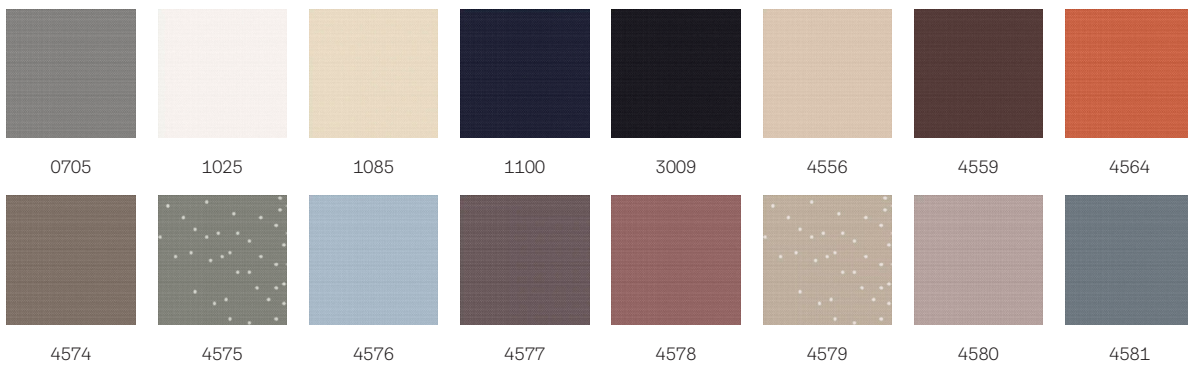

VELUX blackout roller blind DKL, white line.

VELUX®

VELUX blackout roller blinds let you enjoy a good night's sleep by delivering the best blackout effect on the market. They create a light-proof seal for total darkness anytime, day or night. The slimline design secures smooth operation and a stylish look. VELUX blackout roller blinds with white side rails fit perfectly with your white VELUX roof windows. They come in a wide range of stylish colours and elegant patterns to complement your interior.

- The best blackout on the market gives you complete darkness for a better night's sleep or an afternoon nap.
- Slimmest profile design on the market lets more natural light in.
- Stepless positioning allows you to lower the blind to exactly where needed.
- Standard 100 by OEKO-TEX® certification guarantees the product is made without harmful substances.
- Install in minutes - simply click on the blind in the pre-fitted brackets.
- Elegant blind design with white side rails, which fit perfectly with white VELUX roof windows.
- Pull the blind easily to any position with the integrated control bar.
- Integrated side rails provide smooth operation.

Colours and patterns

VELUX interior blinds are available in a wide range of colours and designs. However, a few blind variants are only available in a limited range of colours. Each colour and design option has a unique code. Add the code of your choice to the relevant blind type when ordering your products.