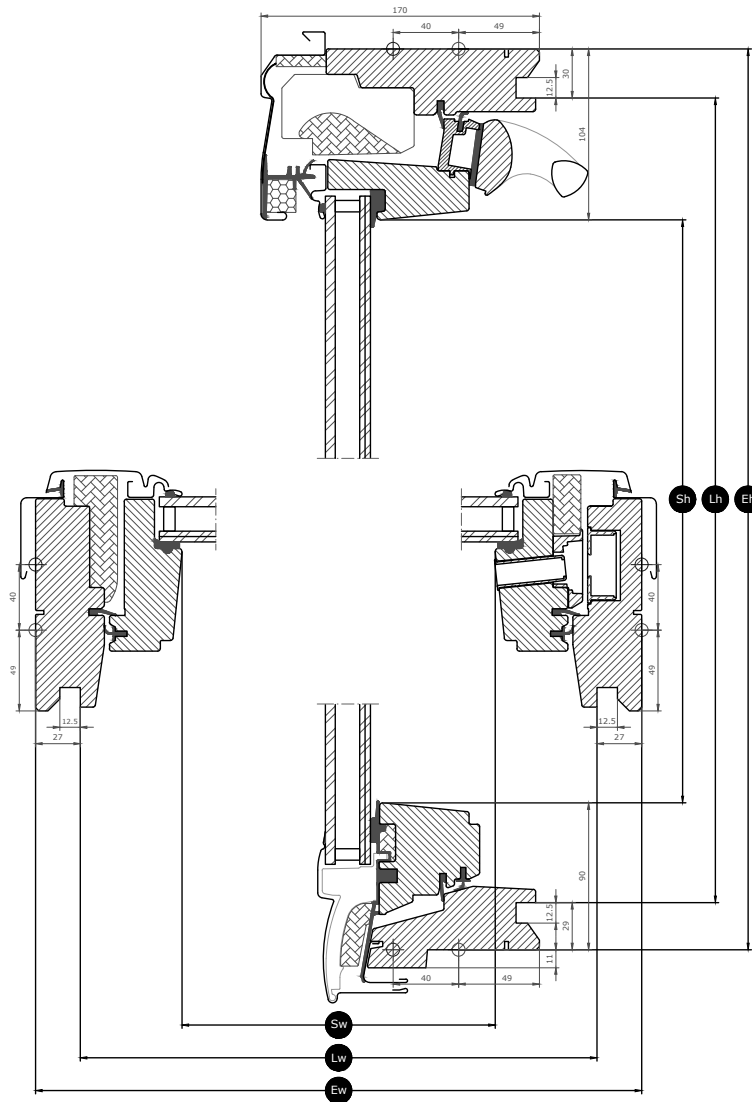

Application guidance

The window can be installed in roof pitches between 15° and 90° to the horizontal.

Manually top-operated, centre-pivot roof windows make it possible to place furniture directly below the window without obstructing the window's operation. We recommend an installation height that allows for a clear sight line to the outside from both a standing and seated position. Please note that the optimum window height depends on the roof pitch.

Available sizes and daylight area

	472 mm	550 mm	660 mm	780 mm	942 mm	1140 mm	1340 mm
698 mm						GGL SK01 (0.48) [0.54]	
778 mm		GGL CK02 (0.22) [0.26]					
978 mm	GGL BK04 (0.23) [0.28]	GGL CK04 (0.29) [0.34]	GGL FK04 (0.38) [0.43]	GGL MK04 (0.47) [0.53]	GGL PK04 (0.60) [0.66]		GGL UK04 (0.91) [0.98]
1178 mm			GGL FK06 (0.47) [0.54]	GGL MK06 (0.59) [0.66]	GGL PK06 (0.75) [0.83]	GGL SK06 (0.95) [1.03]	GGL UK06 (1.15) [1.23]
1398 mm				GGL MK08 (0.72) [0.81]	GGL PK08 (0.92) [1.01]	GGL SK08 (1.16) [1.25]	GGL UK08 (1.40) [1.54]
1600				GGL MK10 (0.85) [0.94]	GGL PK10 (1.07) [1.17]	GGL SK10 (1.35) [1.46]	GGL UK10 (1.63) [1.80]

All measurements are in mm. () = Effective daylight area, m² [] = Geometric free area, m²

Cross section dimensions

Please note that the view of the cross section is from bottom to top.

Width		BK--	CK--	FK--	MK--	PK--	SK--	UK--
Sw	Sash aperture width	293	371	481	601	763	961	1161
Lw	Distance between lining grooves, width	417	495	605	725	887	1085	1285
Ew	External frame width	472	550	660	780	942	1140	1340