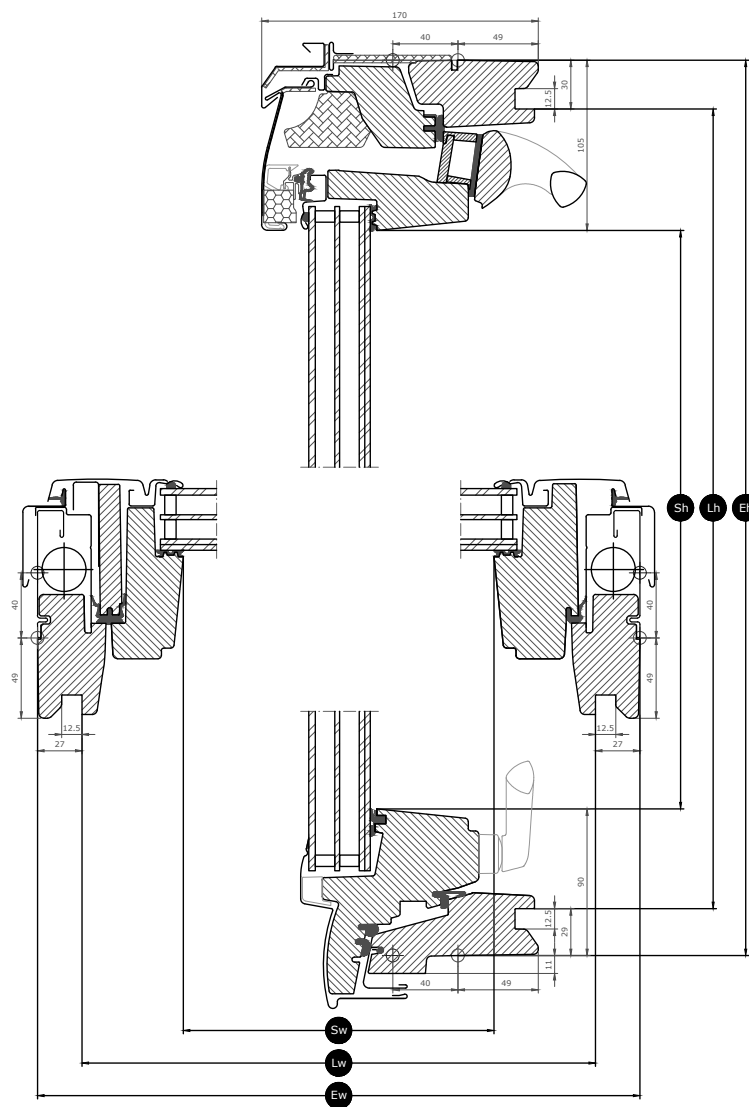

Tværsnitsmål

Bemærk at snittegningen ses nedefra og op.

Bredde		CK--	FK--	MK--	PK--	SK--	UK--
Sw	Rammeåbningens bredde	371	481	601	763	961	1161
Lw	Afstand mellem lysningspanelets riller, bredde	495	605	725	887	1085	1285
Ew	Udvendig karmbredde	550	660	780	942	1140	1340

Højde		--04	--06	--08	--10
Sh	Rammeåbningens højde	784	984	1204	1406
Lh	Afstand mellem lysningspanelets riller, højde	919	1119	1339	1541
Eh	Udvendig karmhøjde	978	1178	1398	1600