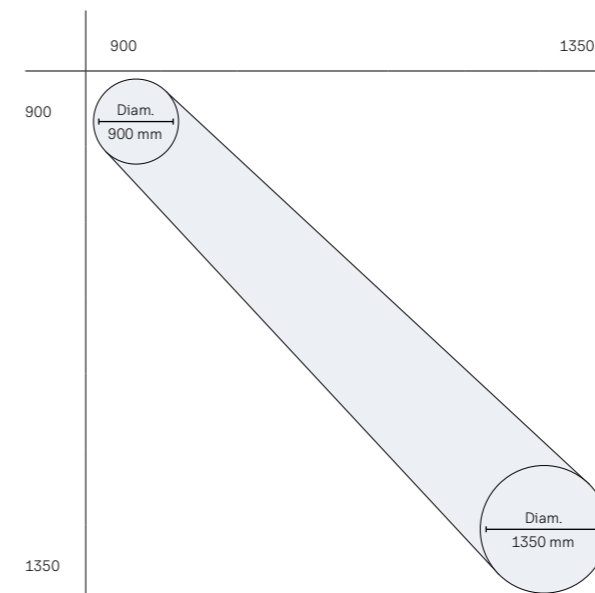

1. **1. Aluminium frame**
   Gelast en gepoedercoat aluminium frame in de standaardkleur RAL 7043, glans 30.
2. **2. Isolerende beglazing (IB)**
   Verkrijgbaar met dubbele beglazing met LowE-coating.
3. **3. Zeefdrukprint**
4. **4. Dubbele afdichtingen**
   Een bovenplaat met pakkingen voor een waterdichte en luchtdichte constructie.
5. **5. Opstand/draagconstructie**
   Niet geleverd door VELUX.

Diameter van 900 tot 1350 mm