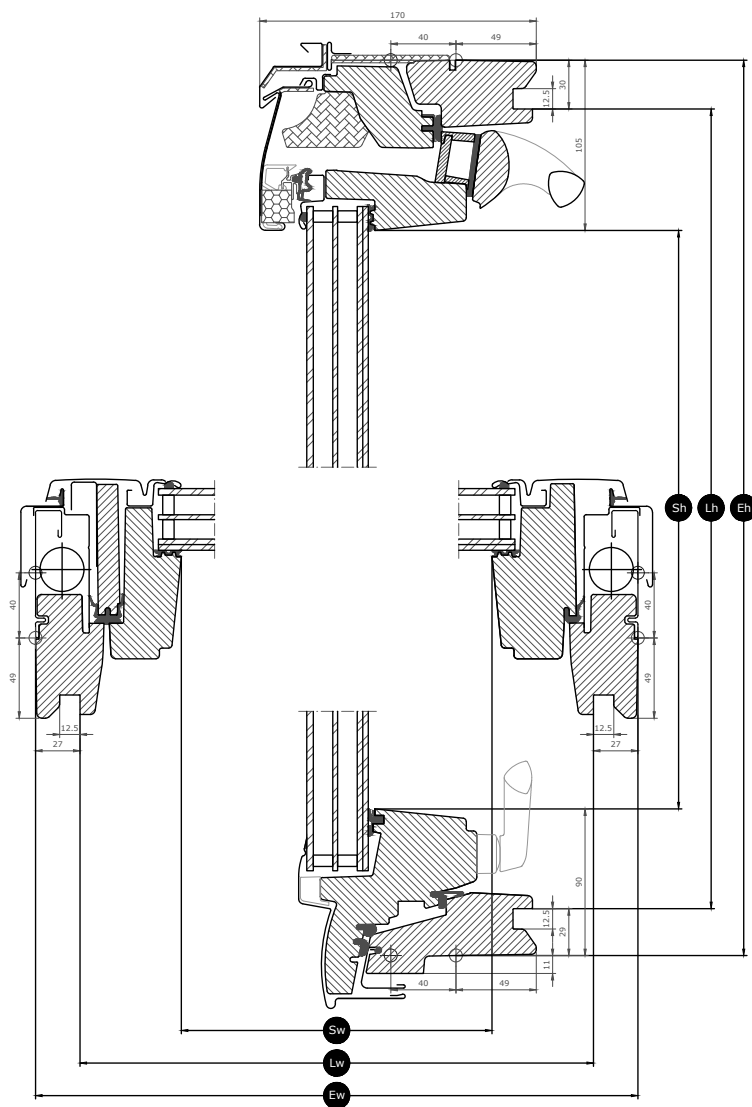

Tværsnitsmål

Bemærk at snittegningen ses nedefra og op.

Bredde		CK--	FK--	MK--	PK--	SK--	UK--
Sw	Rammeåbningens bredde	371	481	601	763	961	1161
Lw	Afstand mellem lysningspanelets riller, bredde	495	605	725	887	1085	1285
Ew	Udvendig karmbredde	550	660	780	942	1140	1340

Højde		--04	--06	--08	--10
Sh	Rammeåbningens højde	784	984	1204	1406
Lh	Afstand mellem lysningspanelets riller, højde	919	1119	1339	1541
Eh	Udvendig karmhøjde	978	1178	1398	1600