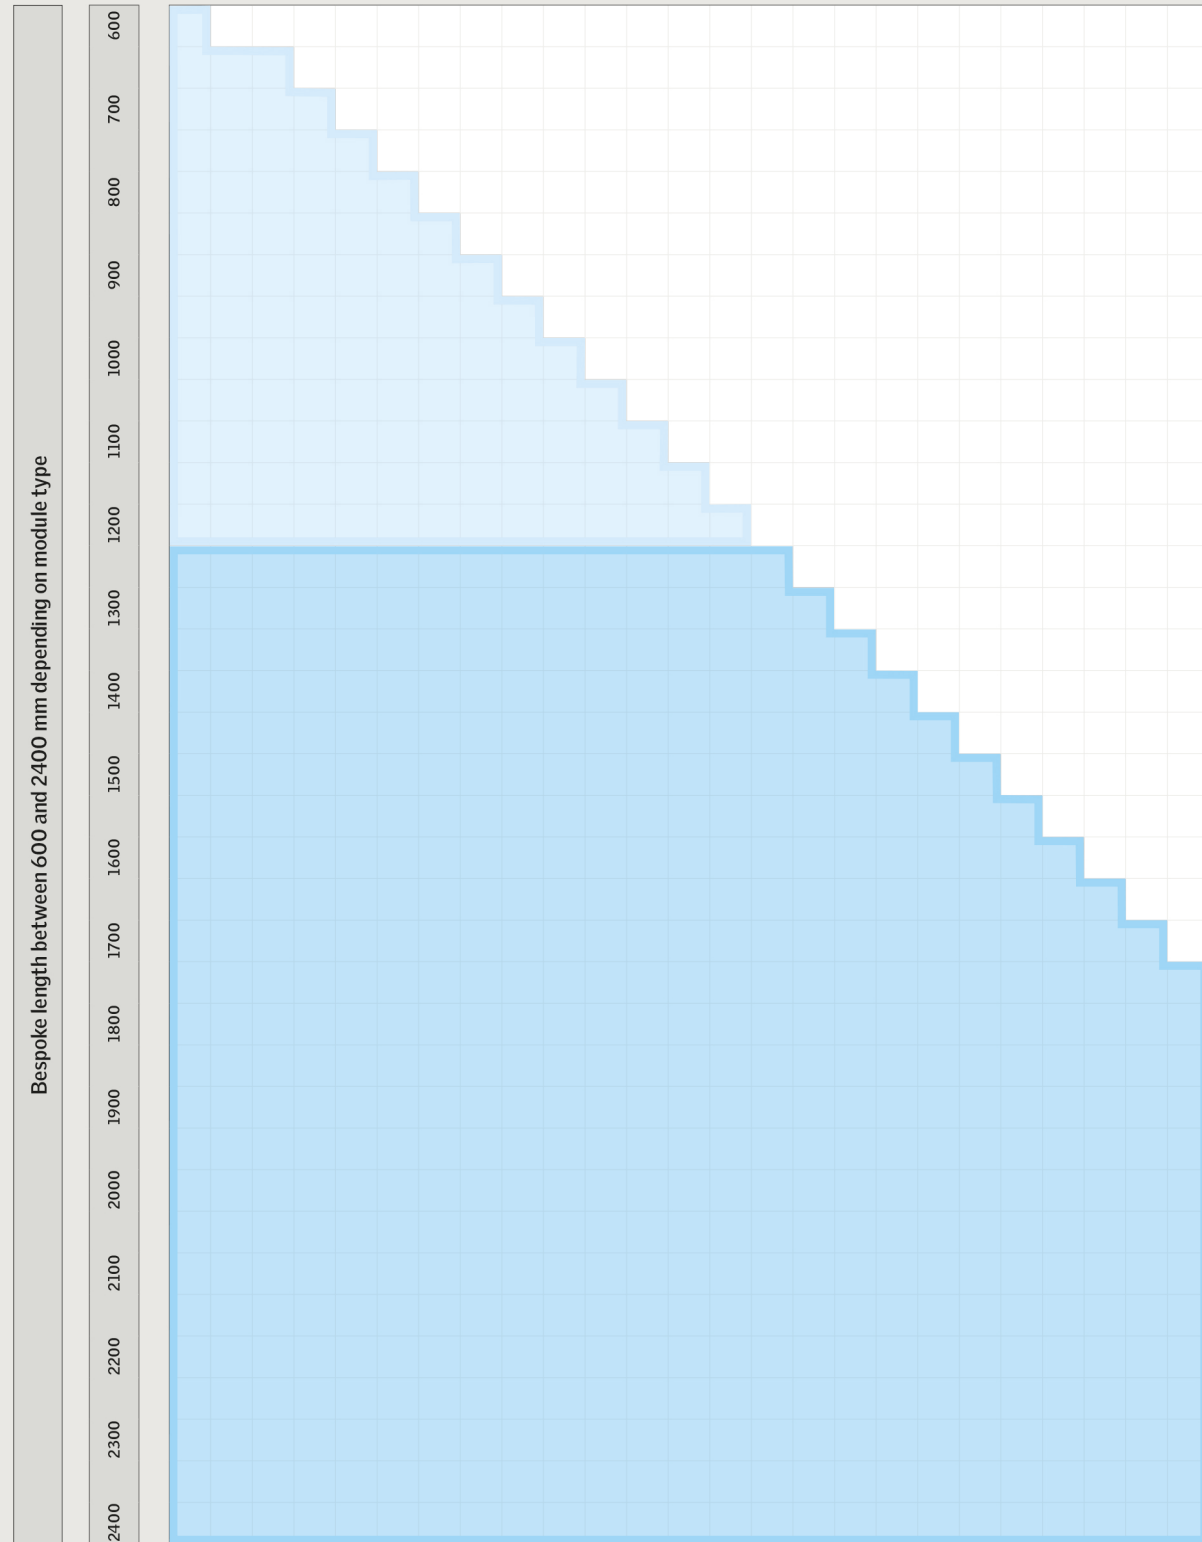

# Size grids

## Polycarbonate rooflights with vertical kerb fixing

Standard dimensions are available with edge lengths ranging from 600 to 2400mm.

## Polycarbonate rooflights with splayed kerb fixing

Standard dimensions are available with edge lengths ranging from 600 to 2400mm.