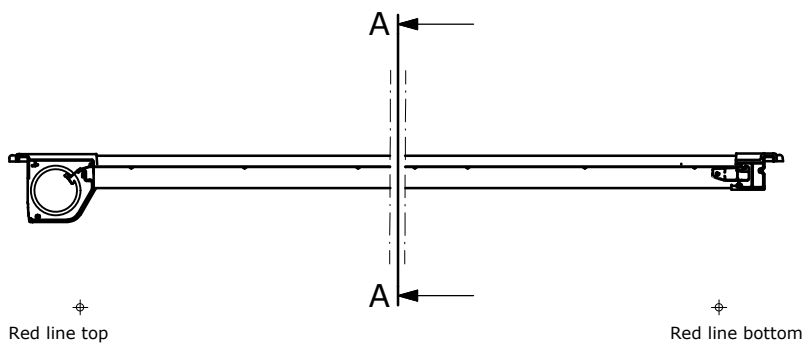

VELUX Information:

DSU/MSU  
Section A-A

DSU/MSU to flat-roof windows

	VELUX A/S Ådalsvej 99, DK-2970 Hørsholm	Scale 1:1	Approved date 2021 Apr 06	Approved by Allan Dalsgaard Hestbæk	
	Assembly Complete DSU W-GPM	Size A4	General tolerance ----	Modified by Betina Vinther Anthonsen	
Lifecycle Released		21	<b>865697.92</b>		1