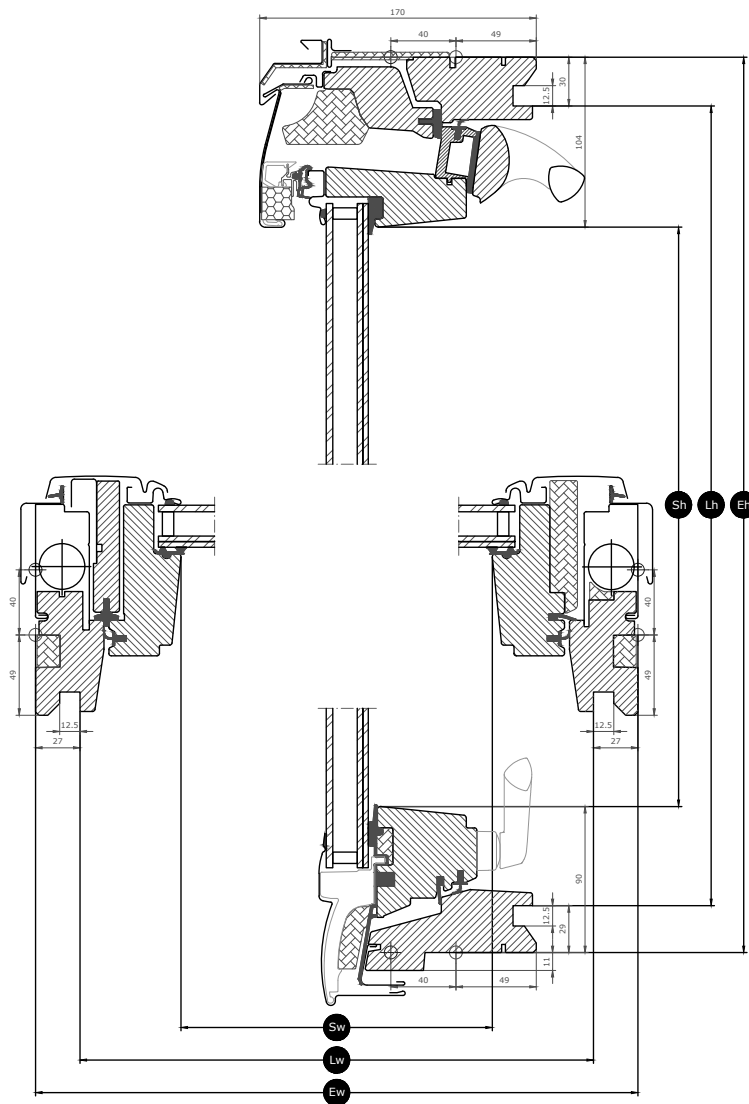

Application guidance

The window can be installed in roof pitches between 15° and 55° (75°) to the horizontal.

Manual bottom-operated, top-hung roof windows open outwards for an unobstructed, panoramic view. To get the full benefit of the top-hung function, we recommend an installation height that allows for a clear sight line to the outside from both a standing and seated position. Please note that the optimum window height depends on the roof pitch.

Available sizes and daylight area

	550 mm	660 mm	780 mm	942 mm	1140 mm	1340 mm
978 mm	GPL CK04 (0.29) [0.39]		GPL MK04 (0.47) [0.58]	GPL PK04 (0.60) [0.72]		GPL UK04 (0.91) [1.05]
1178 mm	GPL CK06 (0.37) [0.48]	GPL FK06 (0.47) [0.60]	GPL MK06 (0.59) [0.72]	GPL PK06 (0.75) [0.89]	GPL SK06 (0.95) [1.09]	
1398 mm		GPL FK08 (0.58) [0.72]	GPL MK08 (0.72) [0.87]	GPL PK08 (0.91) [1.08]	GPL SK08 (1.14) [1.32]	GPL UK08 (1.41) [1.58]
1600 mm			GPL MK10 (0.85) [1.01]	GPL PK10 (1.07) [1.25]	GPL SK10 (1.35) [1.54]	

All measurements are in mm. () = Effective daylight area, m² [] = Geometric free area, m²

Cross section dimensions

Please note that the view of the cross section is from bottom to top

Width		CK--	FK--	MK--	PK--	SK--	UK--
Sw	Sash aperture width	371	481	601	763	961	1161
Lw	Distance between lining grooves, width	495	605	725	887	1085	1285
Ew	Exterior frame width	550	660	780	942	1140	1340