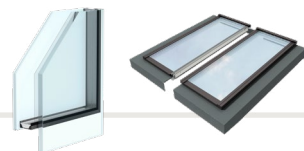

Sizes and price list* (excludes VAT)

Fixed modules double-glazed – 800 wide U-value 1.4 W/m²K

Package: Fixed modules	Product code	Description	Individual module size width x height (mm) and code				
			800x1200 (080120)	800x1400 (080140)	800x1600 (080160)	800x1800 (080180)	800x2000 (080200)
	HFC SL0032	Two fixed longlights. Complete with flashings, vapour barrier connection.	£2,673	£2,890	£3,115	£3,332	£3,550
	HFC SL0034	Three fixed longlights. Complete with flashings, vapour barrier connection.	£3,701	£3,997	£4,300	£4,596	£4,892
	HFC SL0036	Four fixed longlights. Complete with flashings, vapour barrier connection.	£4,770	£5,145	£5,526	£5,900	£6,274
	HFC SL0038	Five fixed longlights. Complete with flashings, vapour barrier connection.	£5,799	£6,251	£6,711	£7,164	£7,616
	HFC SL0040	Six fixed longlights. Complete with flashings, vapour barrier connection.	£6,827	£7,358	£7,896	£8,427	£8,958