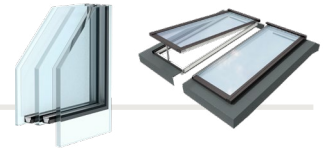

Venting modules triple-glazed – 1000 wide U-value 0.89 W/m²K

Package: Venting and fixed modules	Product code	Description	Individual module size width x height (mm) and code				
			1000x1200 (100120)	1000x1400 (100140)	1000x1600 (100160)	1000x1800 (100180)	1000x2000 (100200)
	HVC SL0060	Two longlights, one fixed , one electrically operated. Complete with flashings, vapour barrier connection, rain sensor and VELUX Integra control pad.	£4,888	£5,325	£5,768	£6,201	£6,636
	HVC SL0062	Three longlights, two fixed, one electrically operated. Complete with flashings, vapour barrier connection, rain sensor and VELUX Integra control pad.	£6,210	£6,772	£7,338	£7,894	£8,452
	HVC SL0064	Four longlights, two fixed, two electrically operated. Complete with flashings, vapour barrier connection, rain sensor and VELUX Integra control pad.	£8,874	£9,687	£10,507	£11,312	£12,121
	HVC SL0088	Five longlights, three fixed, two electrically operated. Complete with flashings, vapour barrier connection, rain sensor and VELUX Integra control pad.	£10,197	£11,134	£12,077	£13,005	£13,937
	HVC SL0066	Six longlights, three fixed, three electrically operated. Complete with flashings, vapour barrier connection, rain sensor and VELUX Integra control pad.	£12,820	£14,008	£15,204	£16,382	£17,565

*Delivery time is 6 weeks from receipt of orders placed before 2pm.