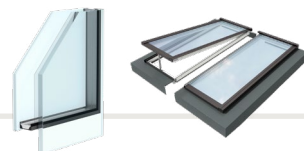

Venting modules double-glazed – 1000 wide U-value 1.4 W/m²K

Package: Venting and fixed modules	Product code	Description	Individual module size width x height (mm) and code				
			1000x1200 (100120)	1000x1400 (100140)	1000x1600 (100160)	1000x1800 (100180)	1000x2000 (100200)
	HVC SL0059	Two longlights, one fixed, one electrically operated. Complete with flashings, vapour barrier connection, rain sensor and VELUX Integra control pad.	£4,605	£4,990	£5,382	£5,767	£6,152
	HVC SL0061	Three longlights, two fixed, one electrically operated. Complete with flashings, vapour barrier connection, rain sensor and VELUX Integra control pad.	£5,786	£6,269	£6,759	£7,242	£7,725
	HVC SL0063	Four longlights, two fixed, two electrically operated. Complete with flashings, vapour barrier connection, rain sensor and VELUX Integra control pad.	£8,308	£9,017	£9,733	£10,443	£11,152
	HVC SL0087	Five longlights, three fixed, two electrically operated. Complete with flashings, vapour barrier connection, rain sensor and VELUX Integra control pad.	£9,489	£10,297	£11,111	£11,918	£12,725
	HVC SL0065	Six longlights, three fixed, three electrically operated. Complete with flashings, vapour barrier connection, rain sensor and VELUX Integra control pad.	£11,970	£13,003	£14,044	£15,078	£16,111

*Delivery time is 6 weeks from receipt of orders placed before 2pm.