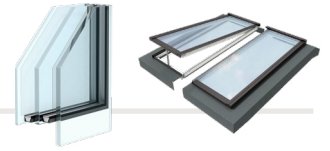

Venting modules triple-glazed – 800 wide U-value 0.89 W/m²K

Package: Venting and fixed modules	Product code	Description	Individual module size width x height (mm) and code				
			800x1200 (080120)	800x1400 (080140)	800x1600 (080160)	800x1800 (080180)	800x2000 (080200)
	HVC SL0060	Two longlights, one fixed , one electrically operated. Complete with flashings, vapour barrier connection, rain sensor and VELUX Integra control pad.	£4,370	£4,731	£5,097	£5,457	£5,815
	HVC SL0062	Three longlights, two fixed, one electrically operated. Complete with flashings, vapour barrier connection, rain sensor and VELUX Integra control pad.	£5,510	£5,972	£6,433	£6,893	£7,347
	HVC SL0064	Four longlights, two fixed, two electrically operated. Complete with flashings, vapour barrier connection, rain sensor and VELUX Integra control pad.	£7,837	£8,500	£9,163	£9,822	£10,478
	HVC SL0088	Five longlights, three fixed, two electrically operated. Complete with flashings, vapour barrier connection, rain sensor and VELUX Integra control pad.	£8,978	£9,741	£10,500	£11,259	£12,011
	HVC SL0066	Six longlights, three fixed, three electrically operated. Complete with flashings, vapour barrier connection, rain sensor and VELUX Integra control pad.	£11,264	£12,228	£13,189	£14,147	£15,101