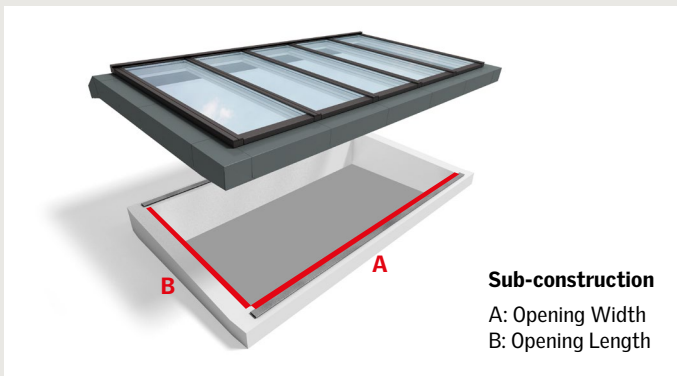

Sub-construction

Sub-construction dimensions depend on the scope of the project

VELUX Modular Skylights such as Longlights are installed on a sub-construction made out of wood, steel or concrete. The sub-construction does not form part of the VELUX skylight solution. The individual details of each building's roof structure and load tolerances (statics) will vary from project to project.