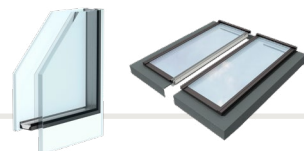

Fixed modules double-glazed – 1000 wide U-value 1.4 W/m²K

Package: Fixed modules	Product code	Description	Individual module size width x height (mm) and code				
			1000x1200 (100120)	1000x1400 (100140)	1000x1600 (100160)	1000x1800 (100180)	1000x2000 (100200)
	HFC SL0032	Two fixed longlights. Complete with flashings, vapour barrier connection.	£2,980	£3,236	£3,500	£3,756	£4,013
	HFC SL0034	Three fixed longlights. Complete with flashings, vapour barrier connection.	£4,161	£4,516	£4,877	£5,232	£5,587
	HFC SL0036	Four fixed longlights. Complete with flashings, vapour barrier connection.	£5,383	£5,836	£6,296	£6,749	£7,201
	HFC SL0038	Five fixed longlights. Complete with flashings, vapour barrier connection.	£6,565	£7,116	£7,673	£8,224	£8,775
	HFC SL0040	Six fixed longlights. Complete with flashings, vapour barrier connection.	£7,746	£8,395	£9,051	£9,700	£10,348

*Delivery time is 6 weeks from receipt of orders placed before 2pm.