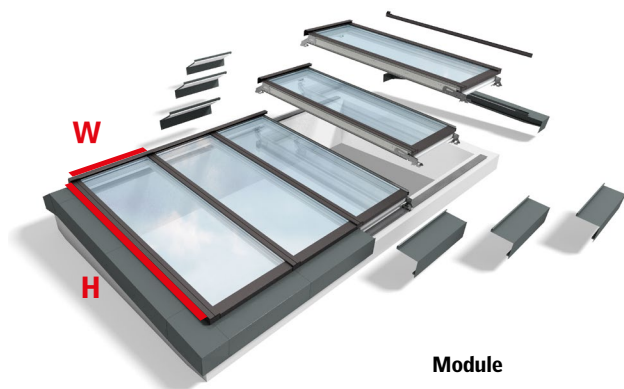

VELUX control pad with touch screen and swipe function uses icons for easy and intuitive control.

The ultimate skylight solution

Slim profiles create an elegant design, while curved surfaces minimise shadowing effect.

The hidden actuators open and close the venting units according to the remote controlled settings. Total integration ensures a discrete result.

Internal roller blinds use thin lines to create a free floating design. Blinds control daylight and reduce heat.

VELUX Modular Skylights allow you to create large, daylit areas with direct access to open sky and a wonderful sense of space all around. Each skylight installation can hold up to 6 modules in a Longlight solution.

Modules can also be fitted with specially designed roller blinds to control daylight and reduce solar heating.

Installation and technical data

Modular concept

Module
H: Module Height
W: Module Width

The VELUX Modular Skylight system is based on a modular concept. All components are prefabricated to ensure consistent quality throughout the build, fast and easy installation and a perfect fit every time.