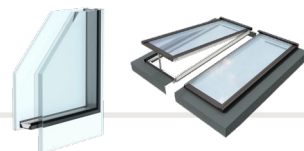

Types of pane

Double-glazed unit
 $U_w = 1.4 \text{ W/(m}^2\text{K)}$

Triple-glazed unit
 $U_w = 0.89 \text{ W/(m}^2\text{K)}$

Guarantee

When you invest in VELUX Modular Skylights, we want you to feel confident about your choice. That is why we support all VELUX Modular Skylights with a 10-year guarantee. Blinds, actuators and other electrical components that are a part of the modular system come with a 3-year guarantee. All warranty is subject to correct installation and usage.

For terms and conditions, please visit our website.

Sizes and price list* (excludes VAT)

Venting modules double-glazed – 800 wide U-value 1.4 W/m²K

Package: Venting and fixed modules	Product code	Description	Individual module size width x height (mm) and code				
			800x1200 (080120)	800x1400 (080140)	800x1600 (080160)	800x1800 (080180)	800x2000 (080200)
	HVC SL0059	Two longlights, one fixed, one electrically operated. Complete with flashings, vapour barrier connection, rain sensor and VELUX Integra control pad.	£4,147	£4,466	£4,792	£5,111	£5,432
	HVC SL0061	Three longlights, two fixed, one electrically operated. Complete with flashings, vapour barrier connection, rain sensor and VELUX Integra control pad.	£5,175	£5,572	£5,977	£6,374	£6,773
	HVC SL0063	Four longlights, two fixed, two electrically operated. Complete with flashings, vapour barrier connection, rain sensor and VELUX Integra control pad.	£7,392	£7,969	£8,554	£9,131	£9,712
	HVC SL0087	Five longlights, three fixed, two electrically operated. Complete with flashings, vapour barrier connection, rain sensor and VELUX Integra control pad.	£8,420	£9,076	£9,739	£10,395	£11,054
	HVC SL0065	Six longlights, three fixed, three electrically operated. Complete with flashings, vapour barrier connection, rain sensor and VELUX Integra control pad.	£10,596	£11,432	£12,275	£13,110	£13,951