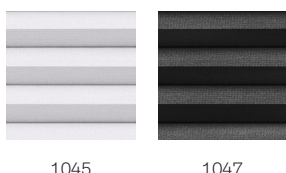

Colours and patterns

VELUX interior blinds are available in a wide range of colours and designs. However, a few blind variants are only available in a limited range of colours. Each colour and design option has a unique code. Add the code of your choice to the relevant blind type when ordering your products.