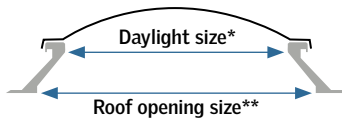

		Dome Rooflights – Rectangular			
		Minimum size		Maximum size	
		Roof opening size**	Daylight size*	Roof opening size**	Daylight size*
Dome Category	Type	cm	cm	cm	cm
Standard Domes	Acrylic (PMMA)	50 x 100	30 x 80	200 x 300	180 x 280
	Polycarbonate (PC)	50 x 100	30 x 80	200 x 300	180 x 280
	Acrylic (PMMA Heatstop)	100 x 150	80 x 130	200 x 300	180 x 280
	Polycarbonate (PC sun protection)	50 x 100	30 x 80	200 x 300	180 x 280
	Acrylic Nordic Dome	50 x 70*	50 x 70	120 x 240*	120 x 240
Hybrid Domes	Domes with Insulation Glass	60 x 90	40 x 70	120 x 180	100 x 160
	Domes with PC Multiwall Sheets	100 x 150	80 x 130	180 x 250	160 x 230
	Domes with Safety Glass	100 x 150	80 x 130	180 x 250	160 x 230
Special Domes	Dark Aluminium Flap WD 40 / 80	60 x 90	40 x 70	200 x 300	180 x 280
	Dark Aluminium Flap WD 80-S	60 x 90	40 x 70	180 x 250	160 x 230
PC Multiwall Domes	PC Ovenlys	88 x 193*	88 x 193	240 x 480*	240 x 480
	Vario Light flap pre-installed	120 x 150	100 x 130	200 x 300	180x280
	Vario Light flap ready to install	112 x 62***	100 x 50	292x412***	280x400
	Light Flap	50 x 100	30 x 80	200 x 300	180 x 280