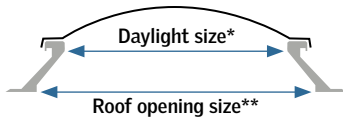

Dome Rooflights - Circular			
		Minimum size		Maximum size	
		Roof opening size**	Daylight size*	Roof opening size**	Daylight size*
Dome Category	Type	Ø cm	Ø cm	Ø cm	Ø cm
Standard Domes	Acrylic (PMMA)	60	40	270	250
	Polycarbonate (PC)	60	40	240	220
	Acrylic (PMMA Heatstop)	60	40	240	220
	Polycarbonate (PC sun protection)	60	40	200	180
Hybrid Domes	Dome Rooflight Glass (fixed)	60	40	200	180