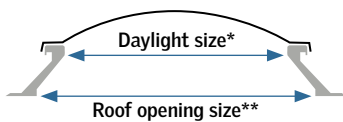

\* Daylightsize is equal to roof opening size in combination with vertical upstand

\*\* Roof opening size with EU geometry upstand

\*\*\* External kerb size

		Dome Rooflights - Circular			
		Minimum size		Maximum size	
		Roof opening size**	Daylight size*	Roof opening size**	Daylight size*
Dome Category	Type	Ø cm	Ø cm	Ø cm	Ø cm
Standard Domes	Acrylic (PMMA)	60	40	270	250
	Polycarbonate (PC)	60	40	240	220
	Acrylic (PMMA Heatstop)	60	40	240	220
	Polycarbonate (PC sun protection)	60	40	200	180
Hybrid Domes	Dome Rooflight Glass (fixed)	60	40	200	180

		Dome Rooflights - Extended Pyramid - Rectangular			
		Minimum size		Maximum size	
		Roof opening size**	Daylight size*	Roof opening size**	Daylight size*
Dome Category	Type	cm	cm	cm	cm
Extended Pyramid	Acrylic (PMMA)	120 x 240	100 x 220	120 x 240	100 x 220
	Polycarbonate (PC)	120 x 240	100 x 220	120 x 240	100 x 220
	Polycarbonate (PC sun protection)	120 x 240	100 x 220	120 x 240	100 x 220