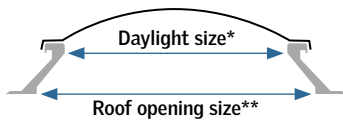

		Dome Rooflights – Square			
		Minimum size		Maximum size	
		Roof opening size**	Daylight size*	Roof opening size**	Daylight size*
Dome Category	Type	cm	cm	cm	cm
Standard Domes	Acrylic (PMMA)	60 x 60	40 x 40	270 x 270	250 x 250
	Polycarbonate (PC)	60 x 60	40 x 40	240 x 240	220 x 220
	Acrylic (PMMA Heatstop)	80 x 80	60 x 60	200 x 200	180 x 180
	Polycarbonate (PC sun protection)	60 x 60	40 x 40	200 x 200	180 x 180
	Acrylic Nordic Dome	52 x 52*	52 x 52	120 x 120*	120 x 120
Hybrid Domes	Domes with Insulation Glass	60 x 60	40 x 40	200 x 200	180 x 180
	Domes with PC Multiwall Sheets	80 x 80	60 x 60	180 x 180	160 x 160
	Domes with Safety Glass	80 x 80	60 x 60	180 x 180	160 x 160
Special Domes	Dark Aluminium Flap WD 40 / 80	60 x 60	40 x 40	200 x 200	180 x 180
	Dark Aluminium Flap WD 80-S	60 x 60	40 x 40	200 x 200	180 x 180
PC Multiwall Domes	PC Ovenlys	100 x 100*	100 x 100	240 x 240*	240 x 240
	Vario Light flap pre-installed	120 x 120	100 x 100	200 x 200	180 x 180
	Vario Light flap ready to install	112 x 112***	100 x 100	292 x 292***	280 x 280
	Light Flap	60 x 60	40 x 40	200 x 200	180 x 180

\* Daylightsize is equal to roof opening size in combination with vertical upstand

\*\* Roof opening size with EU geometry upstand

\*\*\* External kerb size

		Dome Rooflights - Circular			
		Minimum size		Maximum size	
		Roof opening size**	Daylight size*	Roof opening size**	Daylight size*
Dome Category	Type	Ø cm	Ø cm	Ø cm	Ø cm
Standard Domes	Acrylic (PMMA)	60	40	270	250
	Polycarbonate (PC)	60	40	240	220
	Acrylic (PMMA Heatstop)	60	40	240	220
	Polycarbonate (PC sun protection)	60	40	200	180
Hybrid Domes	Dome Rooflight Glass (fixed)	60	40	200	180