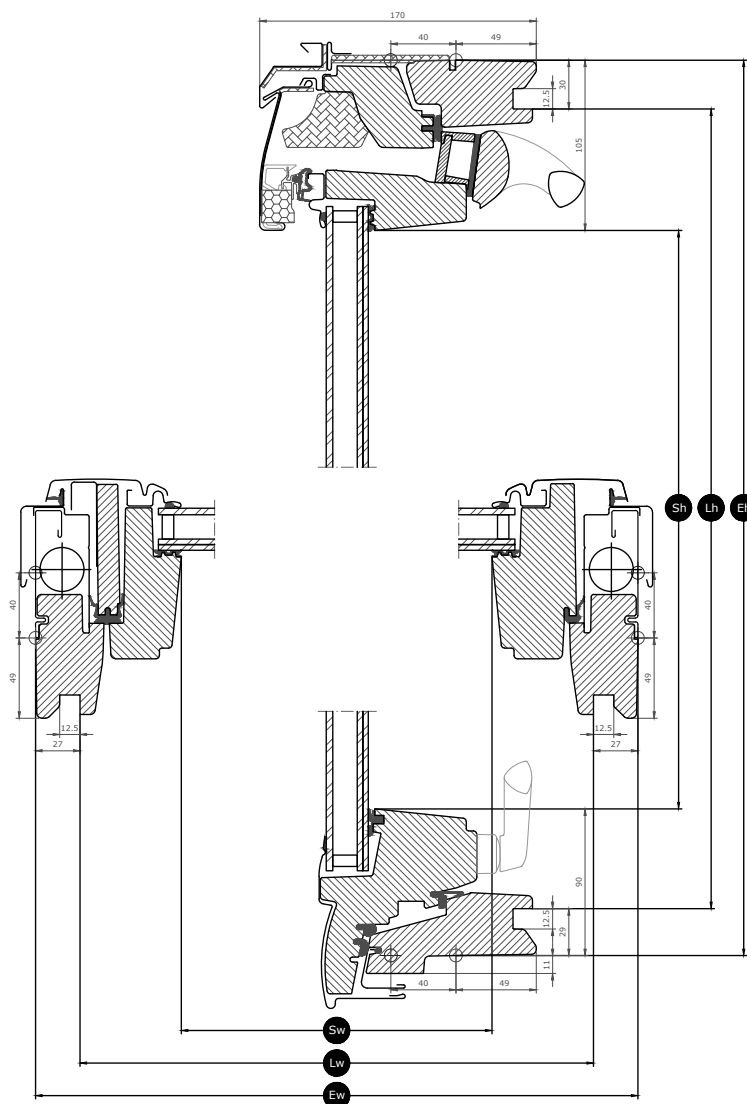

Cross section dimensions

Please note that the view of the cross section is from bottom to top.

Width		CK--	FK--	MK--	PK--	SK--	UK--
Sw	Sash aperture width	371	481	601	763	961	1161
Lw	Distance between lining grooves, width	495	605	725	887	1085	1285
Ew	External frame width	550	660	780	942	1140	1340

Height		--04	--06	--08	--10
Sh	Sash aperture height	784	984	1204	1406
Lh	Distance between lining grooves, height	919	1119	1339	1541
Eh	External frame height	978	1178	1398	1600