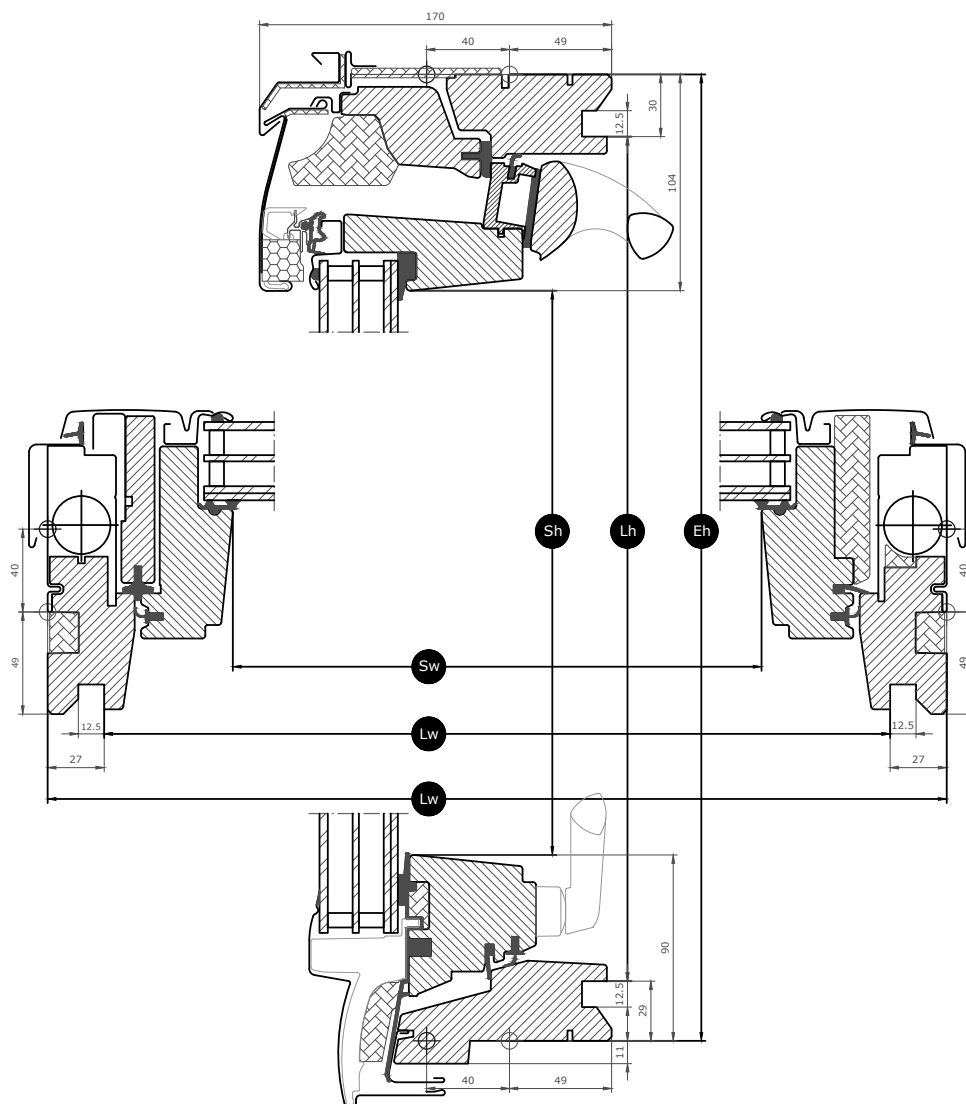

Tvärsnittsmått

Observera att snittritningen ses nedifrån och upp.

Width		CK--	FK--	MK--	PK--	SK--	UK--
Sw	Fönsterbågens öppningsbredd	371	481	601	763	961	1161
Lw	Avstånd mellan smyginklädnadsspår, bredd	495	605	725	887	1085	1285
Ew	Utvändig karmbredd	550	660	780	942	1140	1340

Height		--04	--06	--08	--10
Sh	Fönsterbågens öppningshöjd	784	984	1204	1406
Lh	Avstånd mellan smyginklädnadsspår, höjd	919	1119	1339	1541
Eh	Utvändig karmhöjd	978	1178	1398	1600