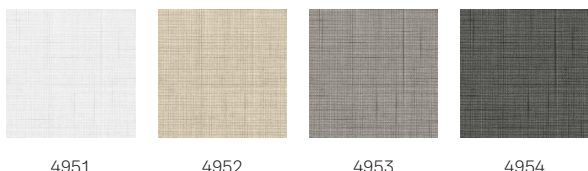

VELUX translucent roller blind RFY

VELUX®

The VELUX translucent roller blind delivers flexible control of incoming daylight. It is primarily made from recycled materials which reduces its carbon footprint compared with other collections – making it more natural by design. The stepless design allows you to raise or lower the blind to where you want in order to match your personal need for incoming daylight or privacy in rooms where total blackout is not needed. VELUX translucent roller blinds fit perfectly with your VELUX roof windows. The cloth comes in four different nature-inspired colours that bring peace and tranquility directly into your home.

- Increase your privacy, reduce unwanted glare and control incoming sunlight exactly as you like.
- Slimmest profile design on the market lets more natural light in.
- Standard 100 by OEKO-TEX® certification guarantees the product is made without harmful substances.
- Colours that allow you to bring the peace and tranquility of nature directly into your home.
- Made from recycled materials, which reduces the carbon footprint significantly.
- Install in minutes - simply click on the blind in the pre-fitted brackets.
- Stepless positioning allows you to lower the blind to exactly where needed.
- Pull the blind easily to any position with the integrated control bar.

Colours and patterns

VELUX interior blinds are available in a wide range of colours and designs. However, a few blind variants are only available in a limited range of colours. Each colour and design option has a unique code. Add the code of your choice to the relevant blind type when ordering your products.