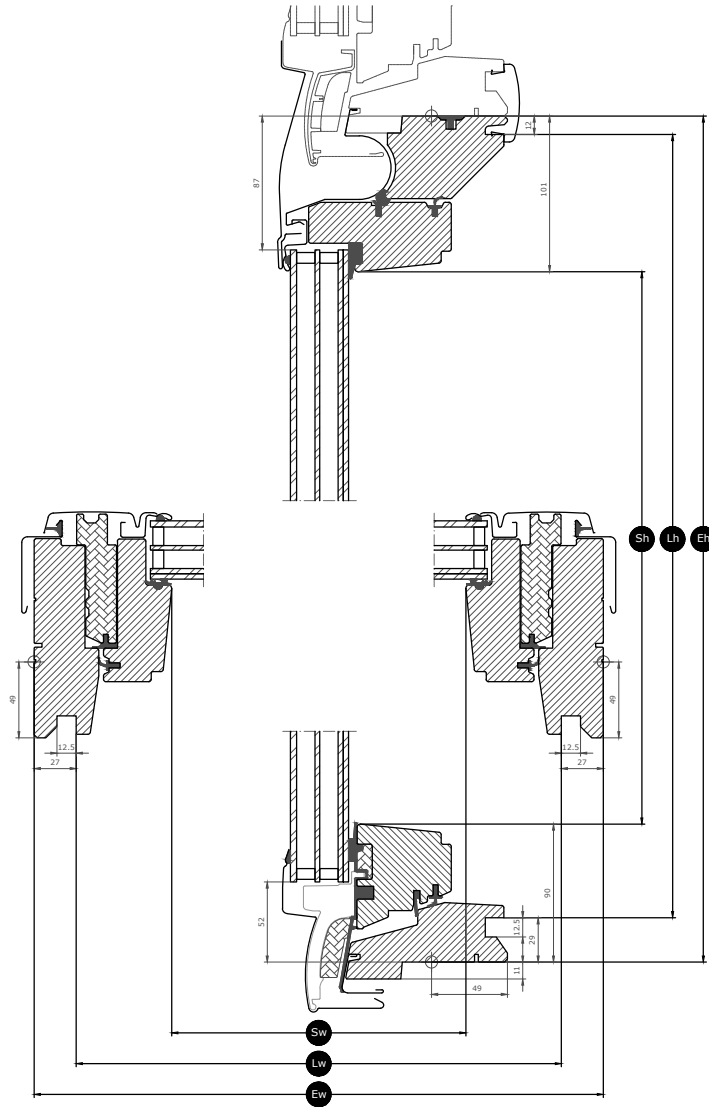

- Increase the amount of daylight when combined with a VELUX roof window.
- A seamless look is made possible by the slim connection to the roof window.

CE

Application guidance

The window can be installed in roof pitches between 15° and 90° to the horizontal.

The additional window element is fixed (non-opening) and installed directly below a VELUX roof window. In structures, where the pitch of the roof continues to the floor, you can extend a roof window with an additional window element to obtain more daylight and an enhanced view when standing and when seated.

Width		MK--	PK--	SK--	UK--
Sw	Sash aperture width	601	763	961	1161
Lw	Distance between lining grooves, width	725	887	1085	1285
Ew	Exterior frame width	780	942	1140	1340

Height		--34
Sh	Sash aperture height	729
Lh	Distance between lining grooves, height	879
Eh	Exterior frame height	920