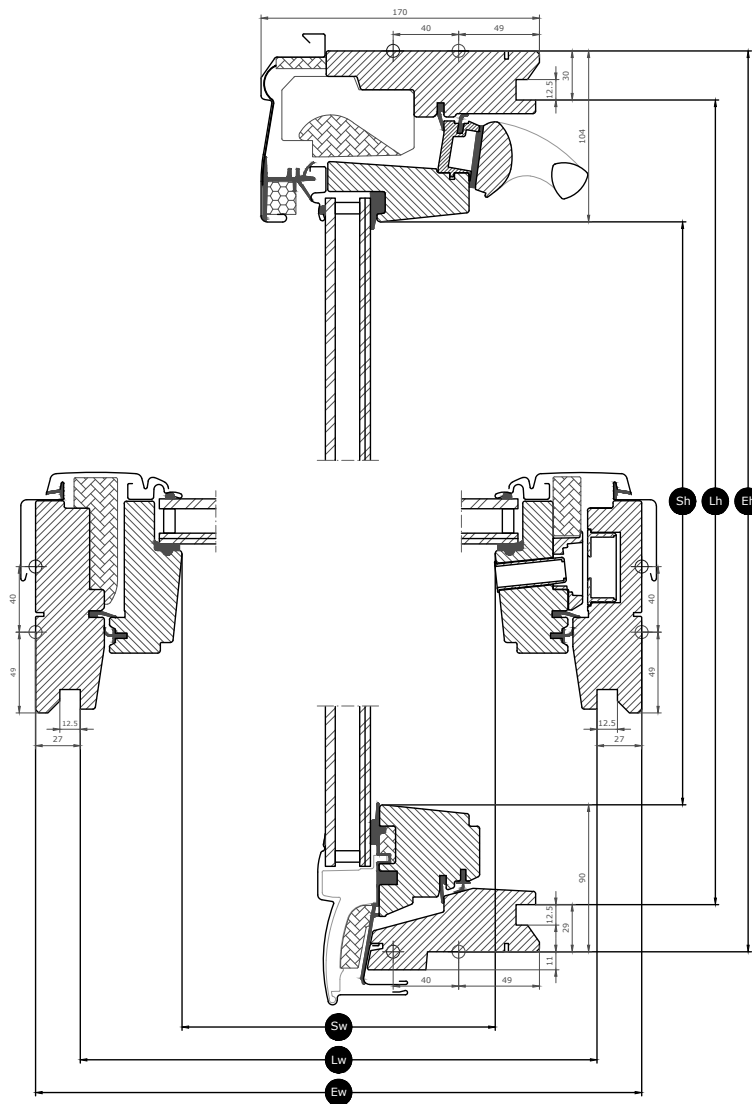

Application guidance

The window can be installed in roof pitches between 15° and 90° to the horizontal.

Manually top-operated, centre-pivot roof windows make it possible to place furniture directly below the window without obstructing the window's operation. We recommend an installation height that allows for a clear sight line to the outside from both a standing and seated position. Please note that the optimum window height depends on the roof pitch.

Available sizes and daylight area

	472 mm	550 mm	660 mm	780 mm	942 mm	1140 mm	1340 mm
698 mm						GGL SK01 (0.48) [0.54]	
778 mm		GGL CK02 (0.22) [0.26]					
978 mm	GGL BK04 (0.23) [0.28]	GGL CK04 (0.29) [0.34]	GGL FK04 (0.38) [0.43]	GGL MK04 (0.47) [0.53]	GGL PK04 (0.60) [0.66]		GGL UK04 (0.91) [0.98]
1178 mm			GGL FK06 (0.47) [0.54]	GGL MK06 (0.59) [0.66]	GGL PK06 (0.75) [0.83]	GGL SK06 (0.95) [1.03]	GGL UK06 (1.15) [1.23]
1398 mm				GGL MK08 (0.72) [0.81]	GGL PK08 (0.92) [1.01]	GGL SK08 (1.16) [1.25]	GGL UK08 (1.40) [1.54]
1600				GGL MK10 (0.85) [0.94]	GGL PK10 (1.07) [1.17]	GGL SK10 (1.35) [1.46]	GGL UK10 (1.63) [1.80]

All measurements are in mm. () = Effective daylight area, m² [] = Geometric free area, m²

Cross section dimensions

Please note that the view of the cross section is from bottom to top

Width		BK--	CK--	FK--	MK--	PK--	SK--	UK--
Sw	Sash aperture width	293	371	481	601	763	961	1161
Lw	Distance between lining grooves, width	417	495	605	725	887	1085	1285
Ew	Exterior frame width	472	550	660	780	942	1140	1340

Height		--01	--02	--04	--06	--08	--10
Sh	Sash aperture height	504	584	784	984	1204	1406
Lh	Distance between lining grooves, height	639	719	919	1119	1339	1541
Eh	Exterior frame height	698	778	978	1178	1398	1600