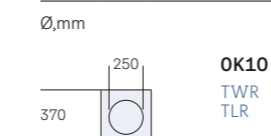

Sun tunnel Ø 250

Heritage conservation roof windows

External frame sizes (w x h)mm. When installing, additional 20mm are required around the frame for the pre-installed insulation material

External frame sizes (w x h)mm		550	660	780	942	1140
978		CC04 GCL				
1178		CC06 GCL	FC06 GCL	MC06 GCL		
1398			FC08 GCL	MC08 GCL	PC08 GCL	SC08 GCL
1600						SC10 GCL

Dormer

External frame sizes (w×h) mm

External frame sizes (w×h) mm		1680	2000	2400	2480
2670		MK06 Duo	PK06 Duo	SK06 Duo	MK06 Triple

Roof balcony

External frame sizes (w×h)mm

External frame sizes (w×h)mm		780	942	1140
2520		MK19 (MK10)	PK19 (PK10)	SK19 (SK10)
		(MK34)	(PK34)	(SK34)

Roof terrace

External frame sizes (w×h)mm

External frame sizes (w×h)mm		780
1360		M08 GEL 308
1090		M35 VEA 335 VEB VEC