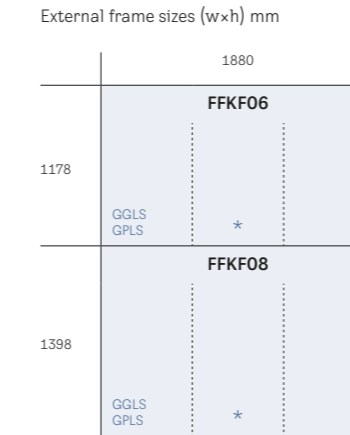

3in1 roof windows

* Fixed element – seen from the inside.