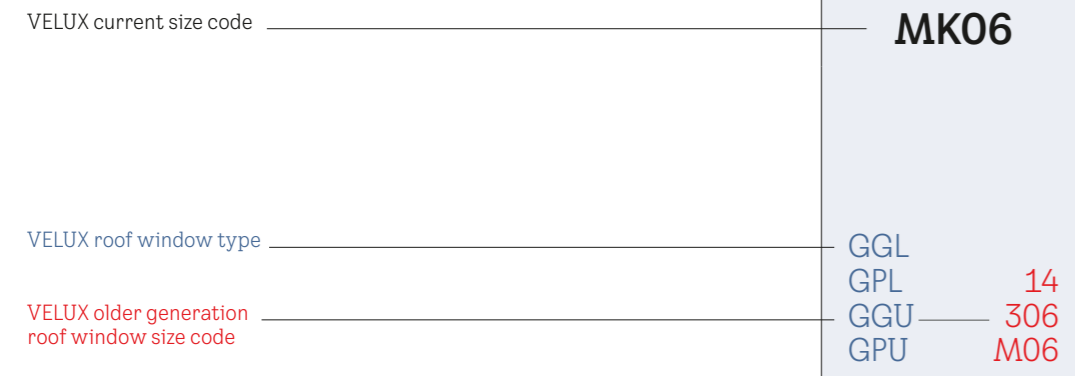

Size guide

Looking to replace your existing VELUX roof window? Use the size guide to locate your current window code and the replacement code.

Using our size guide

Roof windows

External frame sizes (w×h)mm		472	550	660	780	942	1140	1340
550						PK25 GGL 425 P25		
624				MK27 GGL M27				
698		CK01 9 GGL 101 C01					SK01 GGL 601 GBL S01	
778		CK02 GGL 102 GGU C02						
978	BK04 GGL 804 GPU B04	CK04 GGL 6 GPU 104 GBL C04	FK04 GGL 204 GGU F04	MK04 GGL 1 GPU 304 GBL M04	PK04 GGL 31 GPL 404 GBL P04			UK04 GGL 7 GPL 804 GGU U04
1178		CK06 GGL 14 GPL 206 GGU C06 GPU	FK06 GGL (5)+ GGU 206 GPU F06	MK06 GGL 14 GPL 306 GPU M06	PK06 GGL 406 GPL P06 GPU	SK06 GGL 4 GPL 606 GGU S06 GPU		UK06 GGL
1398			FK08 GGL 2 GPL 308 GPU F08	MK08 GGL 2 GPL 308 GPU M08	PK08 GGL 408 GPL P08 GPU	SK08 GGL 10 GPL 608 GGU S08 GPU		UK08 GGL 8 GPL 808 GGU U08 GPU
1600				MK10 GGL 13 GPL 310 GPU M10	PK10 GGL 3 GPL 410 GPU P10	SK10 GGL 610 GPL S10 GPU		UK10 GGL 810 GPL U10 GPU
1800				MK12 GGL 312 M12				

* GGL 5 is 700mm wide

Sloping extension elements

External frame sizes (w×h)mm		472	550	660	780	942	1140	1340
920				FK34 GIU	MK34 GIL 334 GIU M34	PK34 GIL 434 GIU P34	SK34 GIL 634 GIU S34	UK34 GIL 834 GIU U34

3in1 roof windows

* Fixed element – seen from the inside.

Cold room roof windows

Flat roof sun tunnel Ø 350

Sun tunnel Ø 350

Sun tunnel Ø 250

Heritage conservation roof windows

External frame sizes (w x h)mm. When installing, additional 20mm are required around the frame for the pre-installed insulation material

External frame sizes (w x h)mm		550	660	780	942	1140
978		CC04 GCL				
1178		CC06 GCL	FC06 GCL	MC06 GCL		
1398			FC08 GCL	MC08 GCL	PC08 GCL	SC08 GCL
1600						SC10 GCL

Dormer

External frame sizes (w×h) mm

External frame sizes (w×h) mm		1680	2000	2400	2480
2670		MK06 Duo	PK06 Duo	SK06 Duo	MK06 Triple

Roof balcony

External frame sizes (w×h)mm

External frame sizes (w×h)mm		780	942	1140
2520		MK19 (MK10)	PK19 (PK10)	SK19 (SK10)
		(MK34)	(PK34)	(SK34)

Roof terrace

External frame sizes (w×h)mm

External frame sizes (w×h)mm		780
1360		M08 GEL 308
1090		M35 VEA 335 VEB VEC