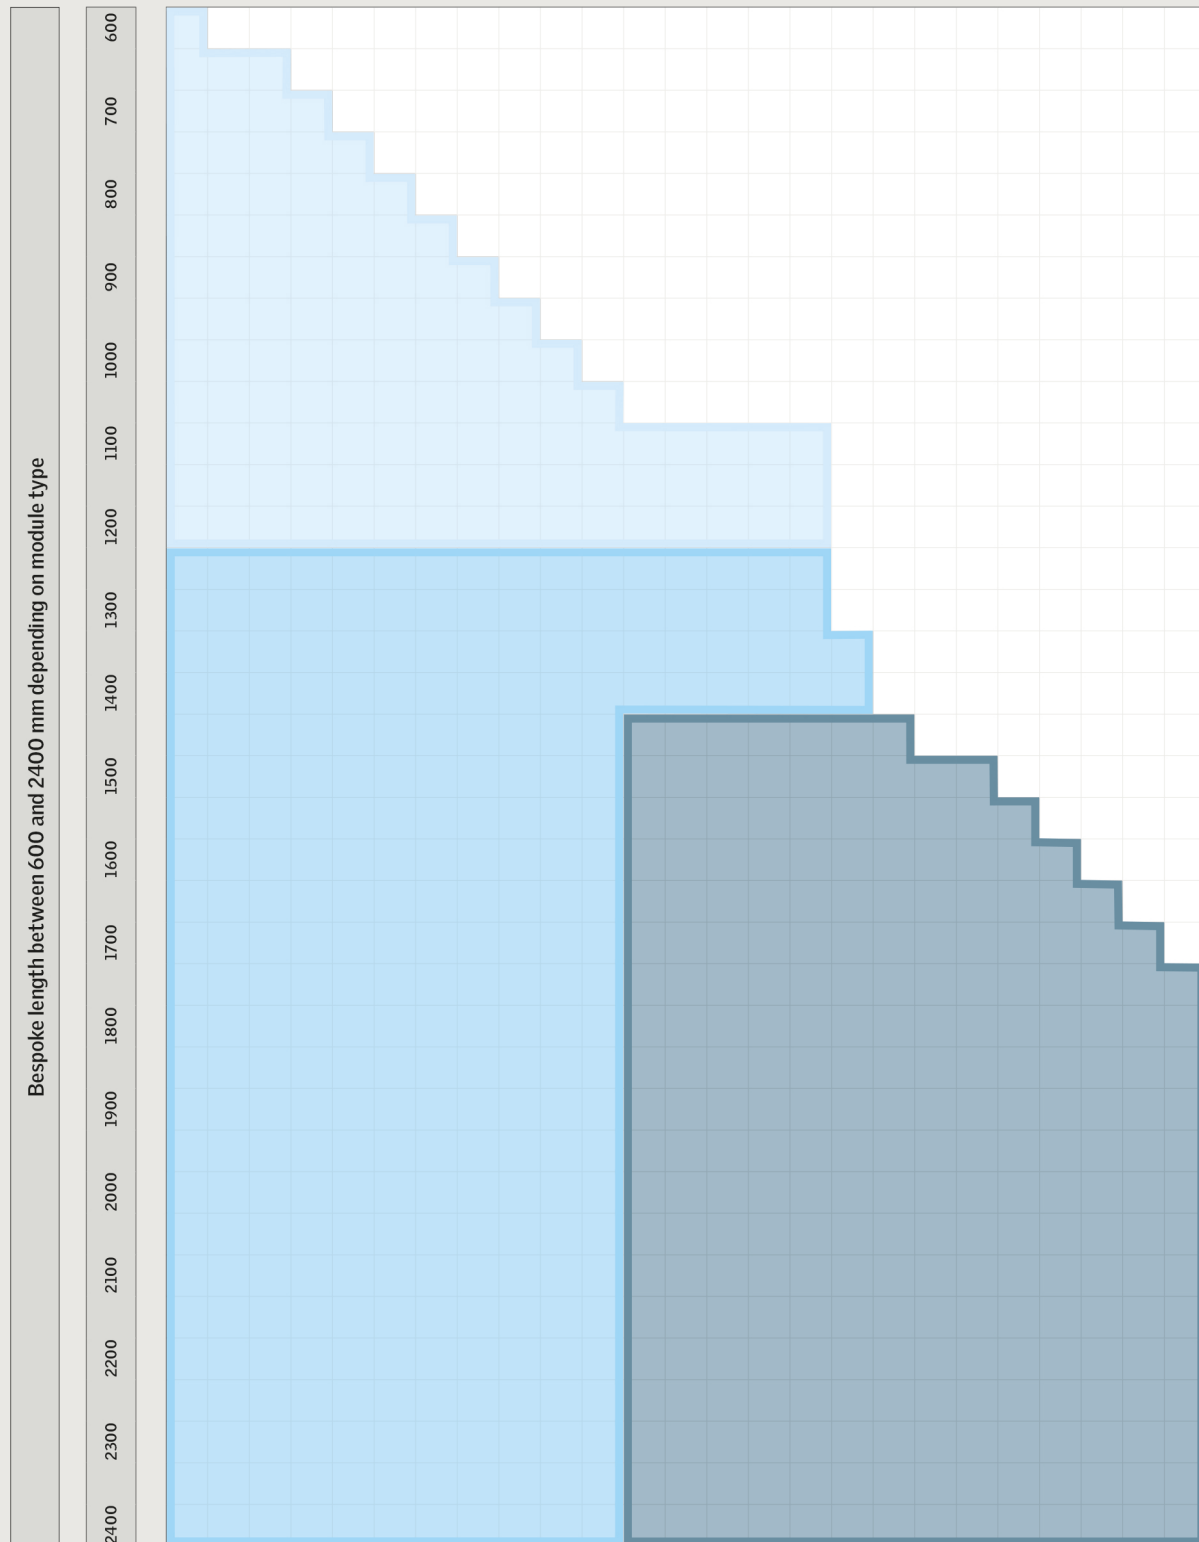

Size grids

Flat glass rooflights with vertical kerb fixing

Standard dimensions are available with edge lengths ranging from 600 to 2400mm.

Bespoke width between 600 and 1800 mm depending on module type

600 700 800 900 1000 1100 1200 1300 1400 1500 1600 1700 1800

	Single wormgear opener		Double wormgear opener		Contact VELUX Commercial as units of this size require additional consideration
--	------------------------	--	------------------------	--	---

Flat glass rooflights with splayed kerb fixing

Standard dimensions are available with edge lengths ranging from 600 to 2400mm.

Bespoke width between 600 and 1800 mm depending on module type

600 700 800 900 1000 1100 1200 1300 1400 1500 1600 1700 1800