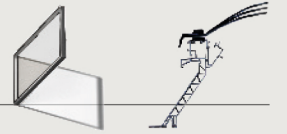

Size grids

Flat glass rooflights with vertical kerb fixing

Standard dimensions are available with edge lengths ranging from 600 to 2400mm.

Bespoke width between 600 and 1800 mm depending on module type

600 700 800 900 1000 1100 1200 1300 1400 1500 1600 1700 1800

	Single wormgear opener		Double wormgear opener		Contact VELUX Commercial as units of this size require additional consideration
--	------------------------	--	------------------------	--	---

Flat glass rooflights with splayed kerb fixing

Standard dimensions are available with edge lengths ranging from 600 to 2400mm.

Bespoke width between 600 and 1800 mm depending on module type

600 700 800 900 1000 1100 1200 1300 1400 1500 1600 1700 1800