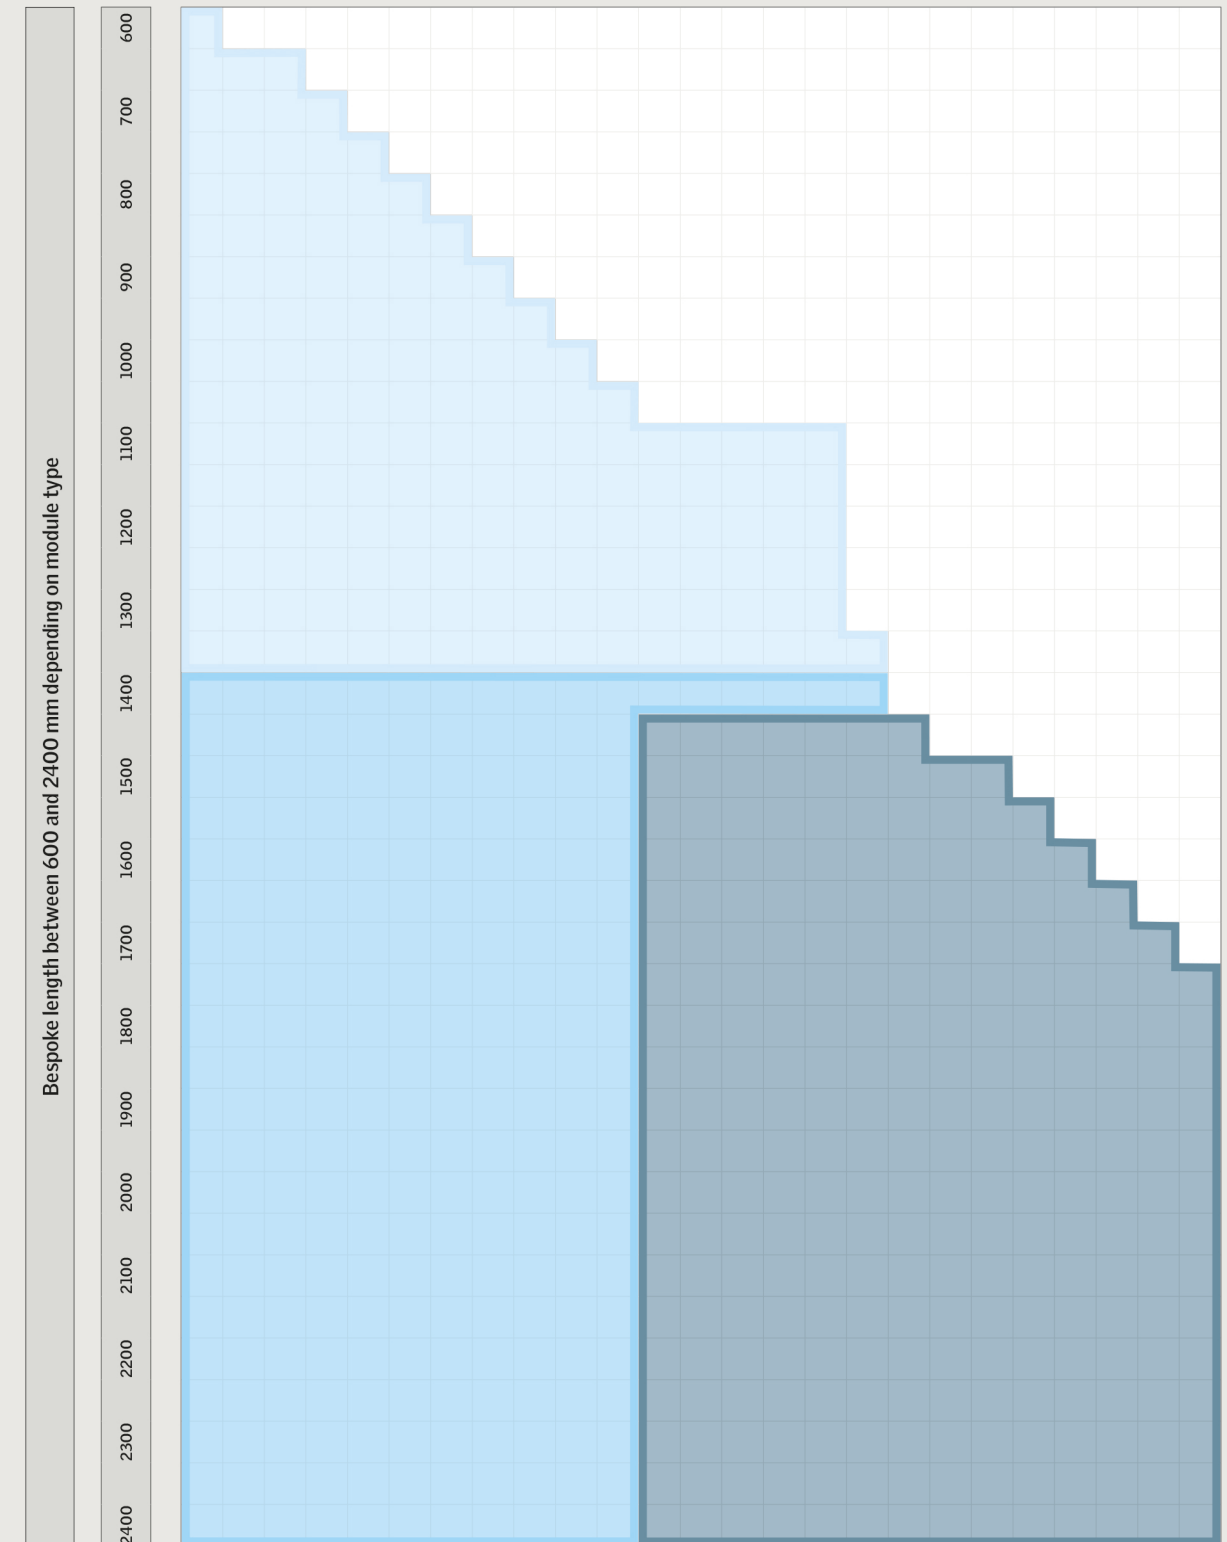

Size grids

Flat glass rooflights with vertical kerb fixing

Standard dimensions are available with edge lengths ranging from 600 to 2400mm.

Bespoke width between 600 and 1800 mm depending on module type

600 700 800 900 1000 1100 1200 1300 1400 1500 1600 1700 1800

	Single wormgear opener		Double wormgear opener		Contact VELUX Commercial as units of this size require additional consideration
--	------------------------	--	------------------------	--	---

Flat glass rooflights with splayed kerb fixing

Standard dimensions are available with edge lengths ranging from 600 to 2400mm.

Bespoke width between 600 and 1800 mm depending on module type

600 700 800 900 1000 1100 1200 1300 1400 1500 1600 1700 1800