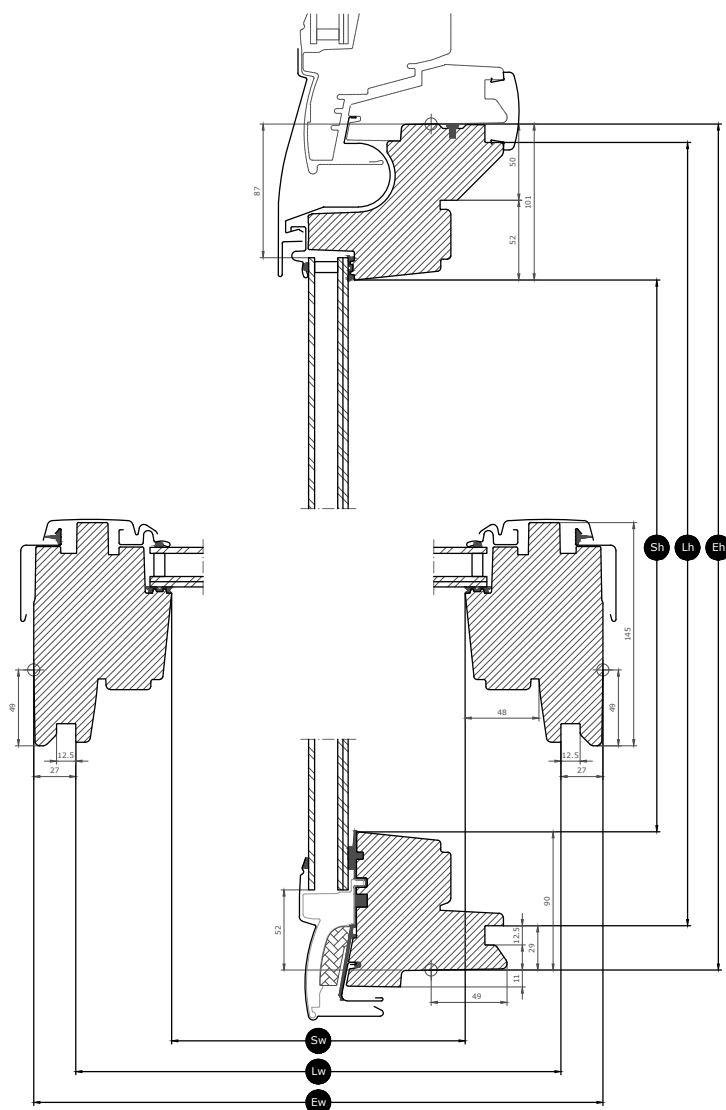

Application guidance

The window can be installed in roof pitches between 15° and 90° to the horizontal.

The additional window element is fixed (non-opening) and installed directly below a VELUX roof window. In structures, where the pitch of the roof continues to the floor, you can extend a roof window with an additional window element to obtain more daylight and an enhanced view when standing and when seated.

Available sizes and daylight area

	660 mm	780 mm	942 mm	1140 mm	1340 mm
920 mm	GIU FK34 (0.34) □	GIU MK34 (0.44) □	GIU PK34 (0.56) □	GIU SK34 (0.70) □	GIU UK34 (0.85) □

All measurements are in mm. () = Effective daylight area, m² □ = Geometric free area, m²

Cross section dimensions

Please note that the view of the cross section is from bottom to top

Width		FK--	MK--	PK--	SK--	UK--
Sw	Sash aperture width	481	601	763	961	1161
Lw	Distance between lining grooves, width	605	725	887	1085	1285
Ew	Exterior frame width	660	780	942	1140	1340